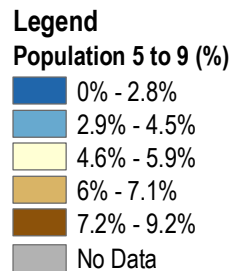

Alberta Mean: 6.2%

Data Sources: Demographic data provided by Statistics Canada, 2006 Census; CMA CT, DA Spatial data provided by DMTI Spatial, 2007.

map name: Pop5To9_CTCMADA2006_1010

M.A.P.S. Alberta Capital Region 10/2010