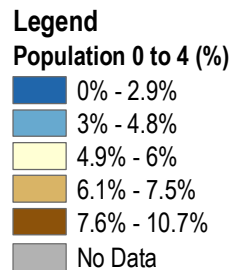

Alberta Mean: 6.2%

Data Sources: Demographic data provided by Statistics Canada, 2006 Census; CMA CT, DA Spatial data provided by DMTI Spatial, 2007.

map name: Pop0To4_CTCMADA2006_1010

M.A.P.S. Alberta Capital Region 10/2010