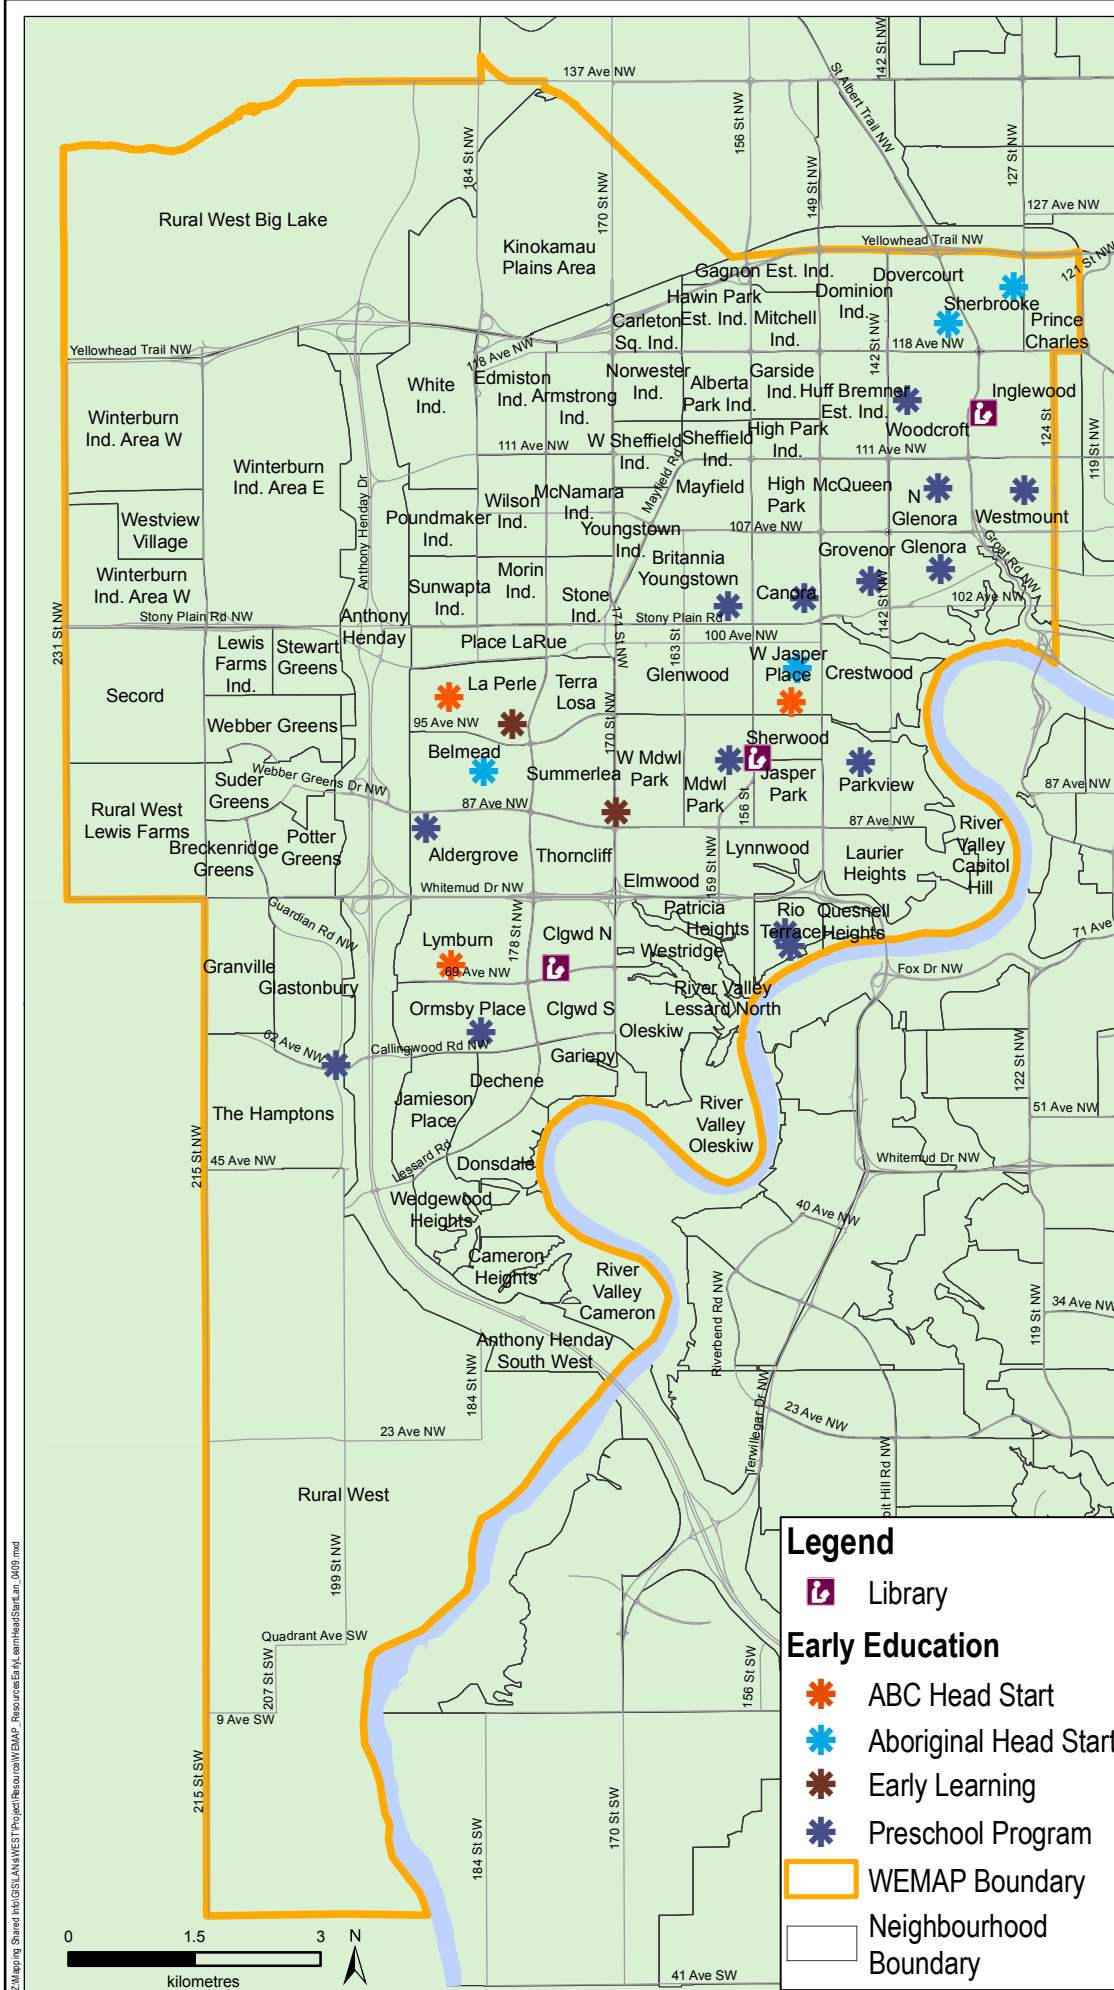

Resources for Early Learning, Head Start and Preschool Programs in West Edmonton

Resource:

ABC Head Start Program

1. La Perle School
2. Sherwood School Program

Aboriginal Head Start Program (AHS)

1. Mother Earth and Me AHS - Abbott School
2. Mother Earth and Me AHS - St.Pius School
3. Mother Earth and Me AHS - Belmead
4. White Cloud AHS - Sherwood School

Early Learning

1. Jasper Place Child and Family Resource Society
2. West Edmonton Parent Link - La Perle Site

Preschools

1. Beaux Esprits Playschool
2. Callingwood/ Lymburn Community Playschool
3. Discovery Time Preschool
4. First Discoveries Preschool
5. Glenora Preschool
6. LaPerle Community Playschool
7. Lessard Community League Playschool
8. Meadowlark Parent Co-op Playschool
9. North Glenora Playschool
10. Parkview Playschool
11. Positive Learning at Youngstown
12. Rio Terrace Playschool
13. West Edmonton Christian Assembly Playschool
14. West Edmonton Playschool Society
15. Willowby Community League Playschool
16. Woodcroft Community Playschool

Data Sources: WEMAP, February 2009

This map was created for the purposes of collaborative planning. The information presented in the map is accurate to the best of our knowledge using the data available. We accept no liability for the use or misuse of this information.