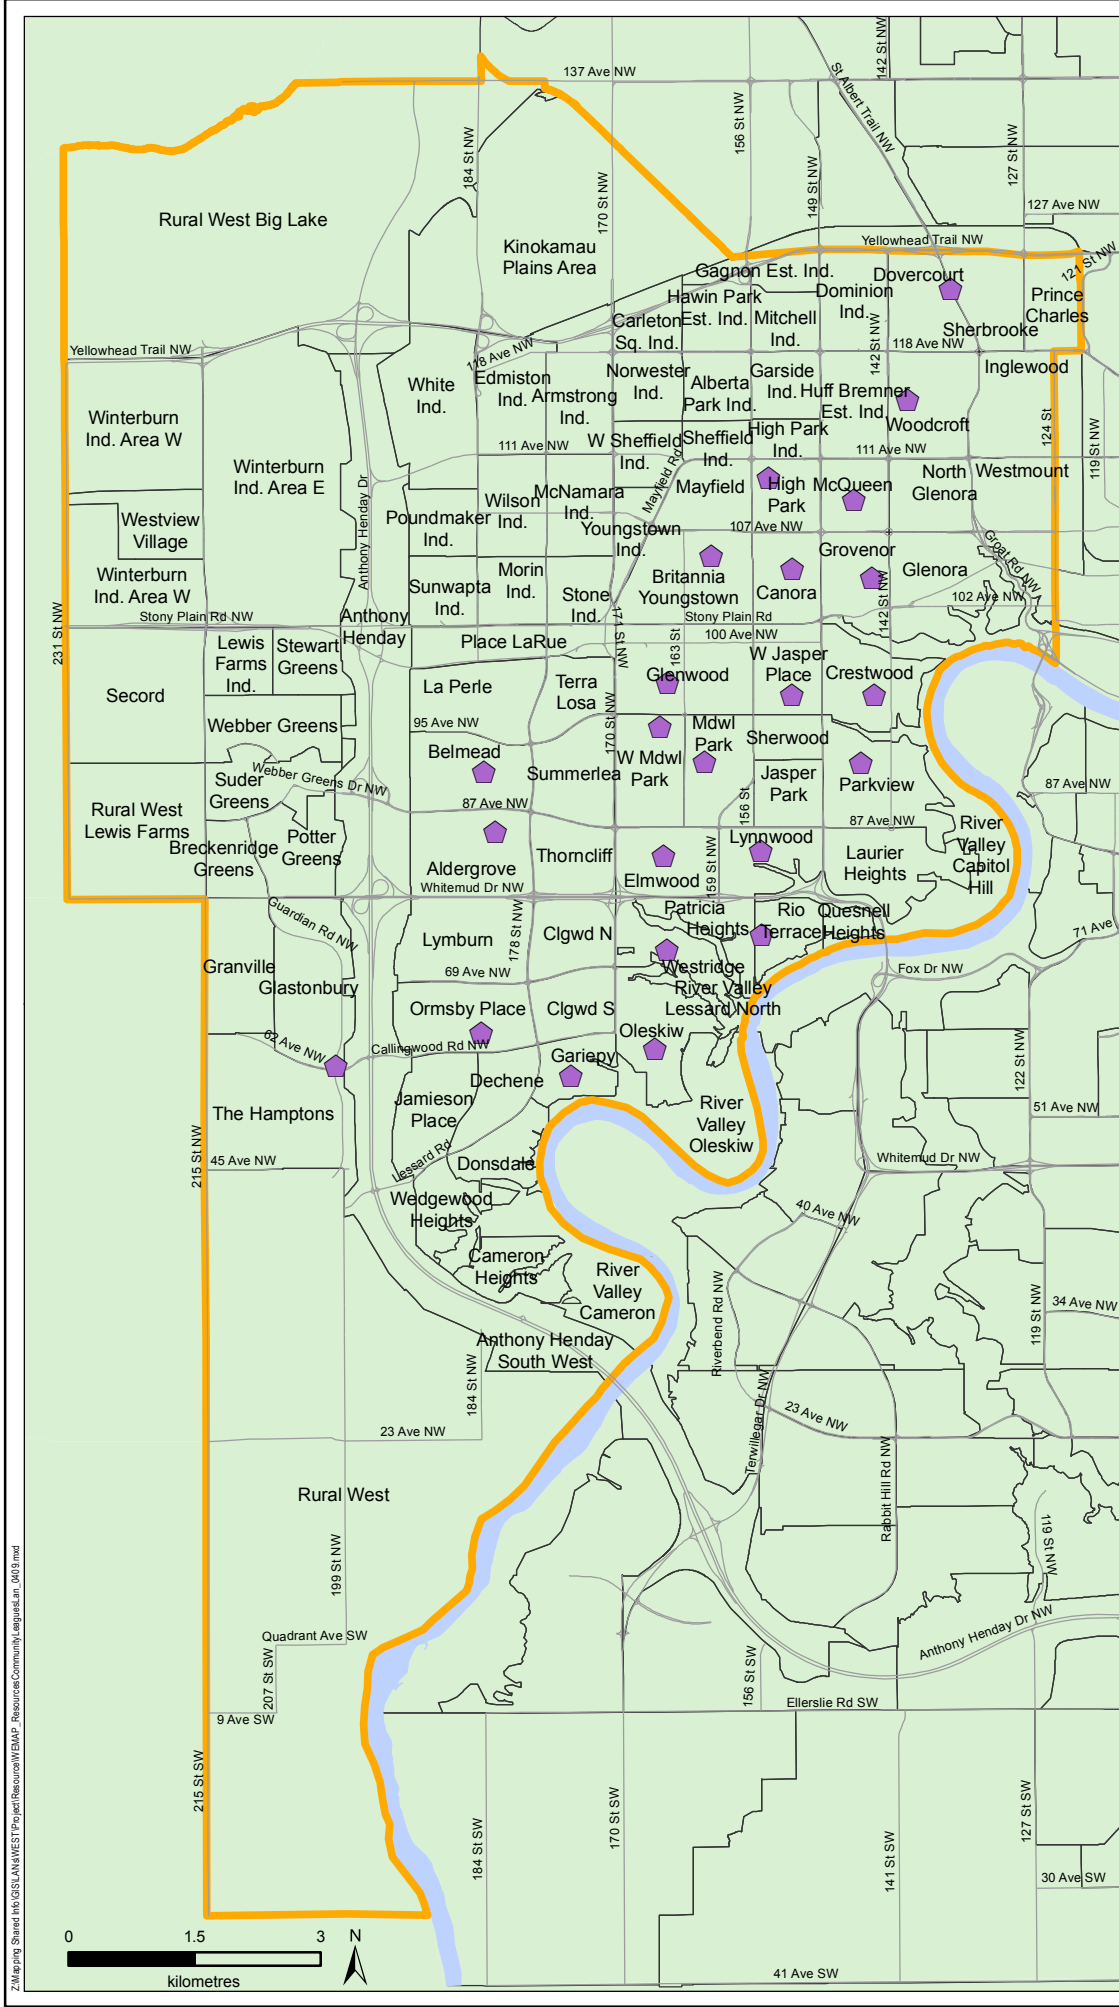

Community Leagues in West Edmonton

Legend

-  Community Leagues
-  WEMAP Boundary
-  Neighbourhood Boundary

Data Sources: WEMAP, February 2009

This map was created for the purposes of collaborative planning. The information presented in the map is accurate to the best of our knowledge using the data available. We accept no liability for the use or misuse of this information.

M.A.P.S. Alberta Capital Region 04/2009