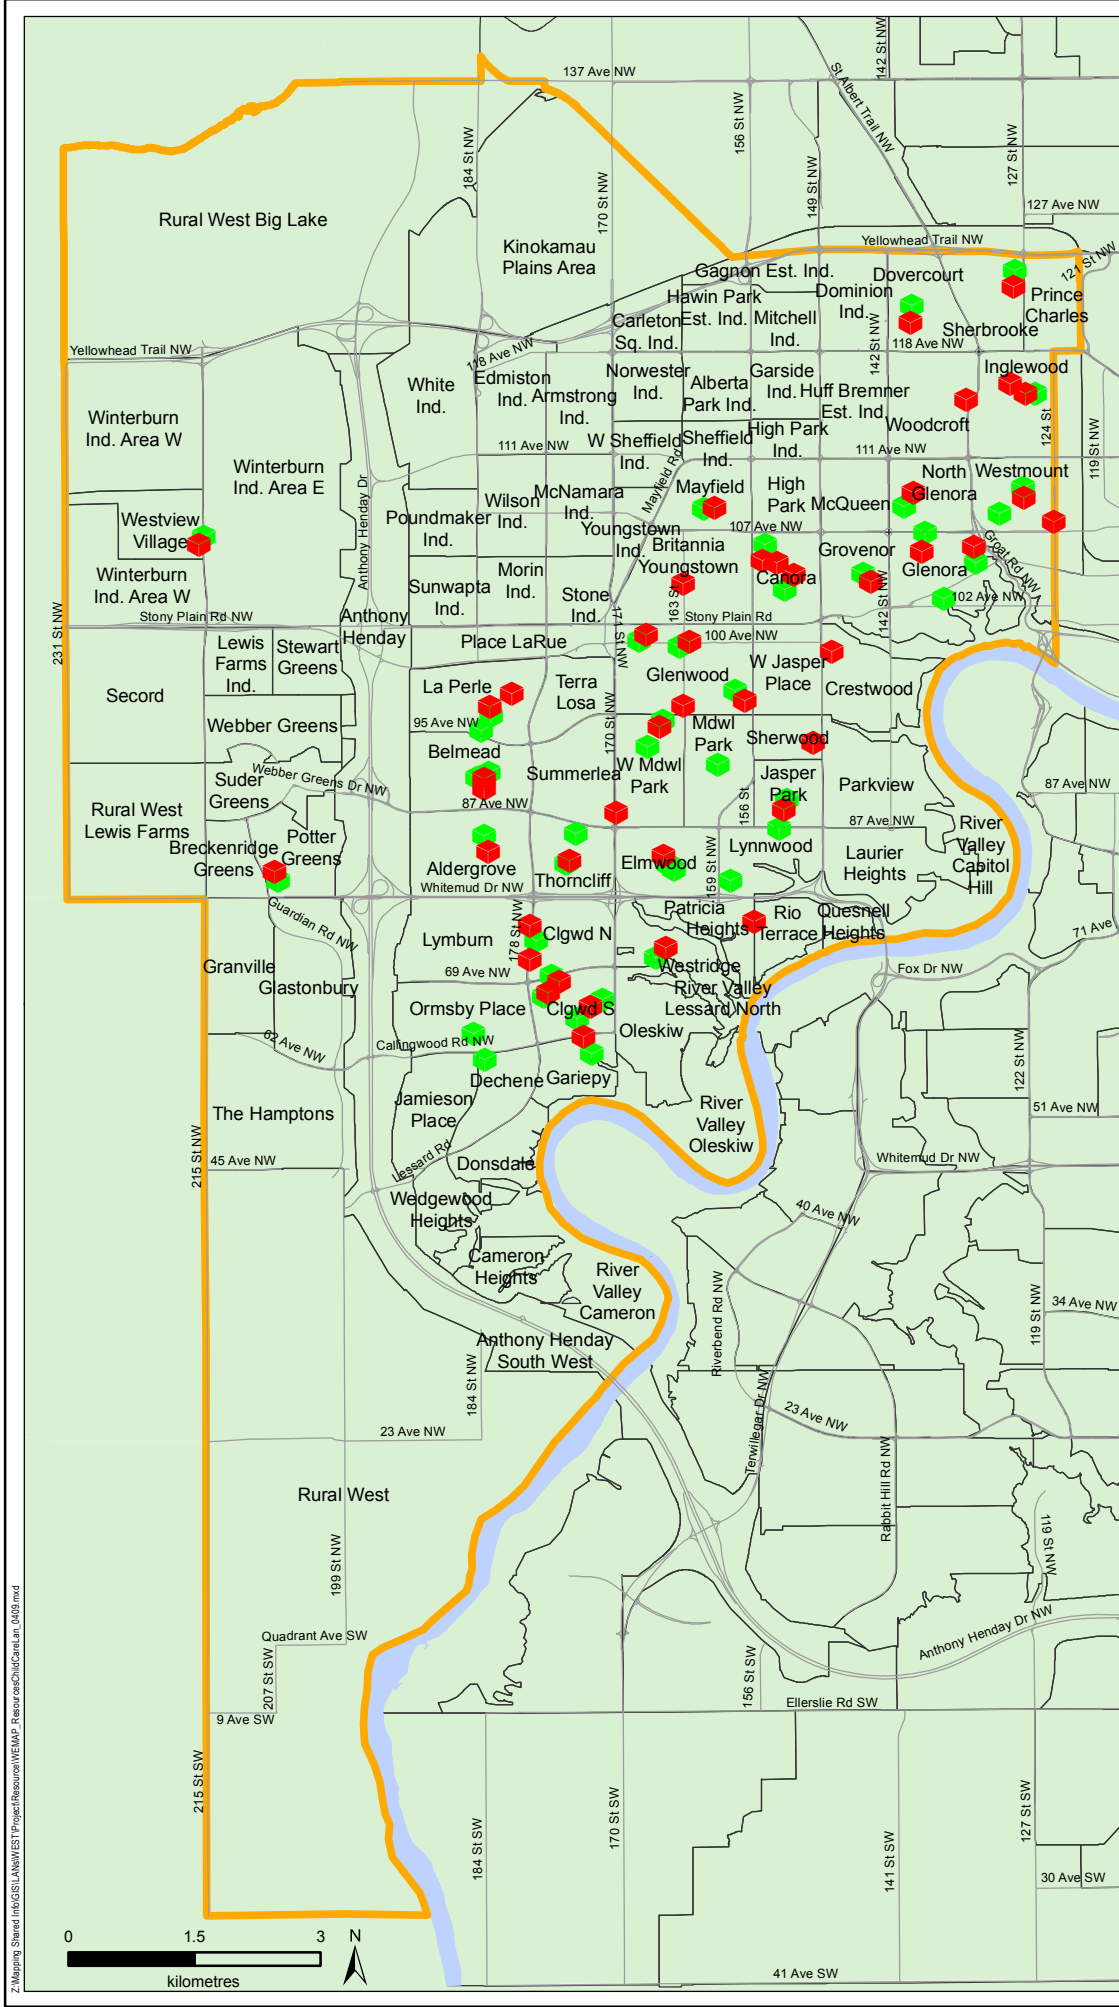

Child Care Resources in West Edmonton

Legend

- Before and After School Care
- Daycare
- WEMAP Boundary
- Neighbourhood Boundary

Data Sources: WEMAP, February 2009

This map was created for the purposes of collaborative planning. The information presented in the map is accurate to the best of our knowledge using the data available. We accept no liability for the use or misuse of this information.

M.A.P.S. Alberta Capital Region 04/2009