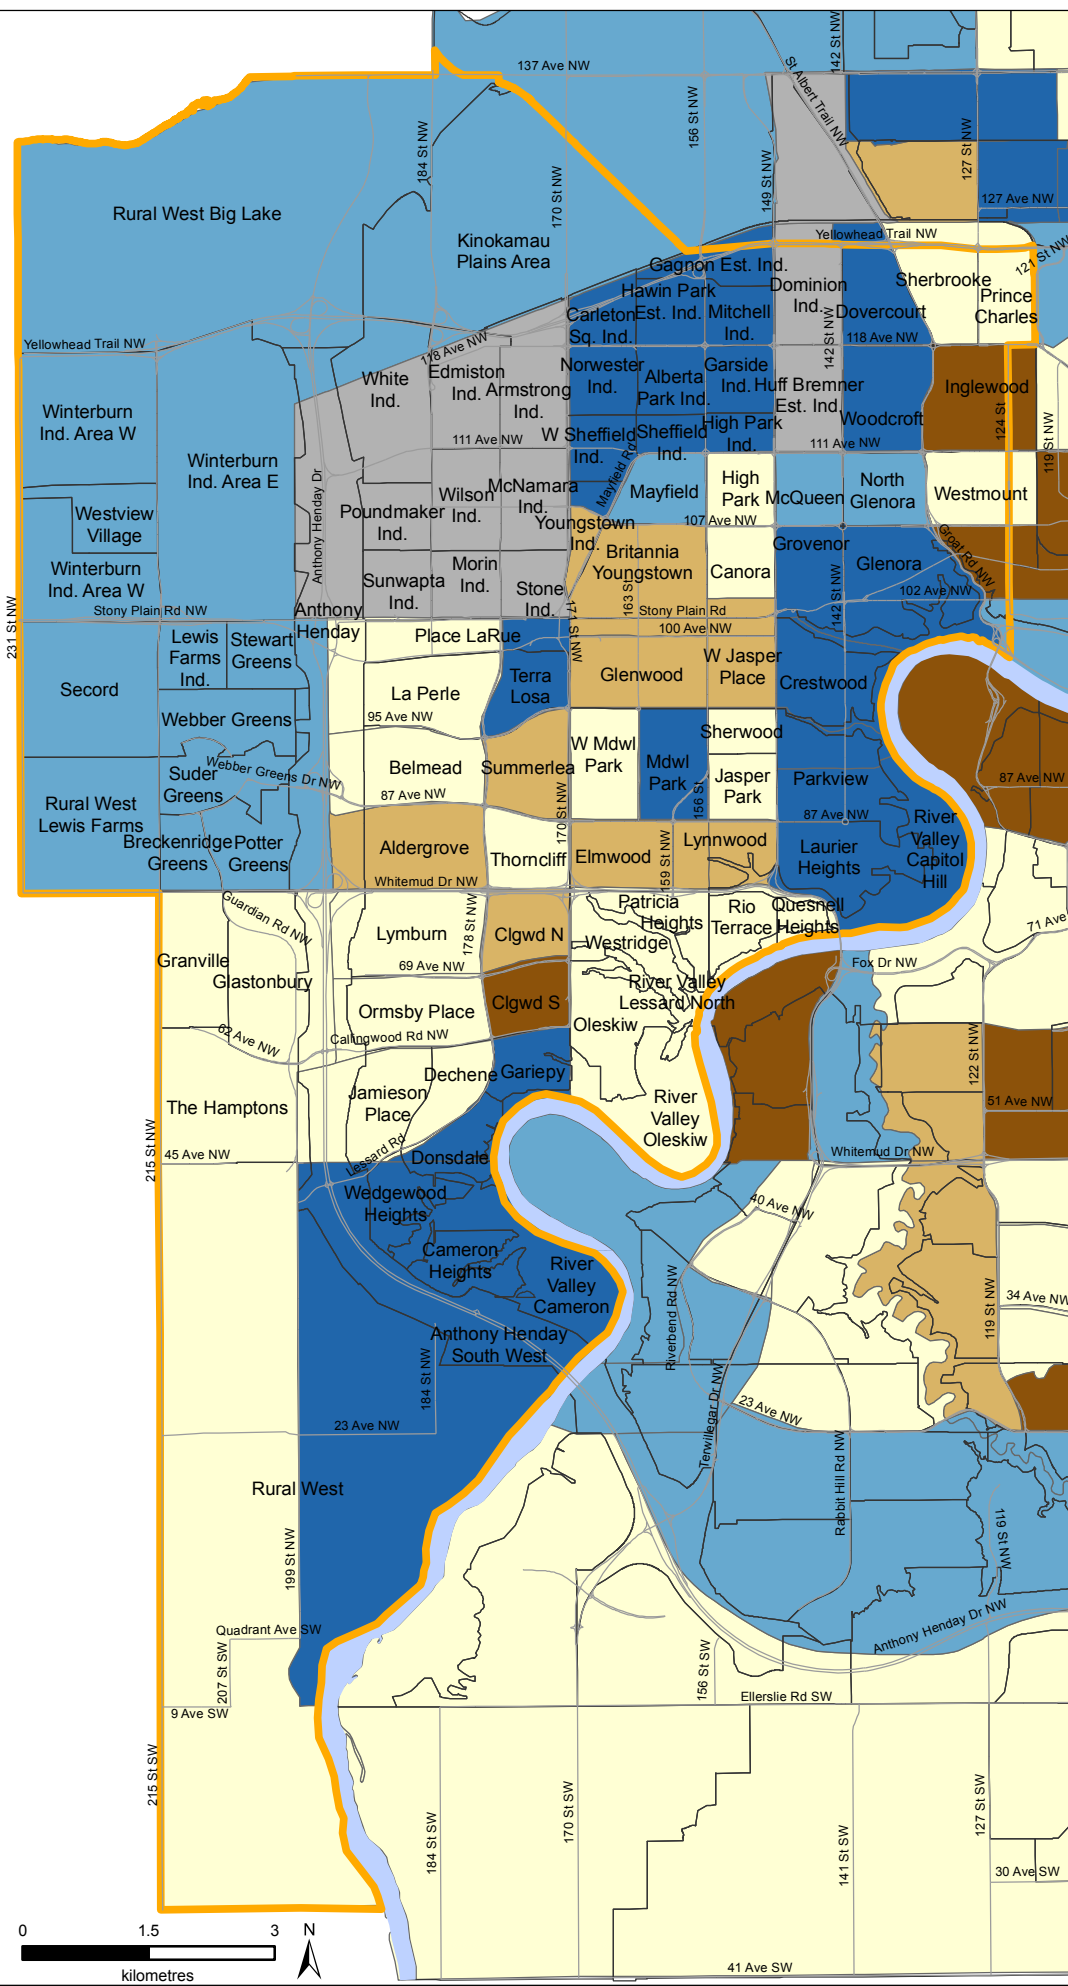

Percent of Population Who Are Recent Immigrants * in West Edmonton

Legend

Recent Immigrant (%)

- 0% - 6.6%
- 6.7% - 12.9%
- 13% - 19.3%
- 19.4% - 28.4%
- 28.5% - 49.5%
- Non-residential
- WEMAP Boundary
- Neighbourhood Boundary

Edmonton Mean: 16.6%

*Recent Immigrants (RI) are those individuals who landed in Canada between January 1, 2001 and prior to Census Day, May 16, 2006. Percent of recent immigrants is calculated using the RI population divided by total immigrant population by period of immigration.

Data Sources: Demographic data provided by Statistics Canada, 2006 Census data; Spatial data provided by DMTI Spatial, 2007.

This map was created for the purposes of collaborative planning. The information presented in the map is accurate to the best of our knowledge using the data available. We accept no liability for the use or misuse of this information.