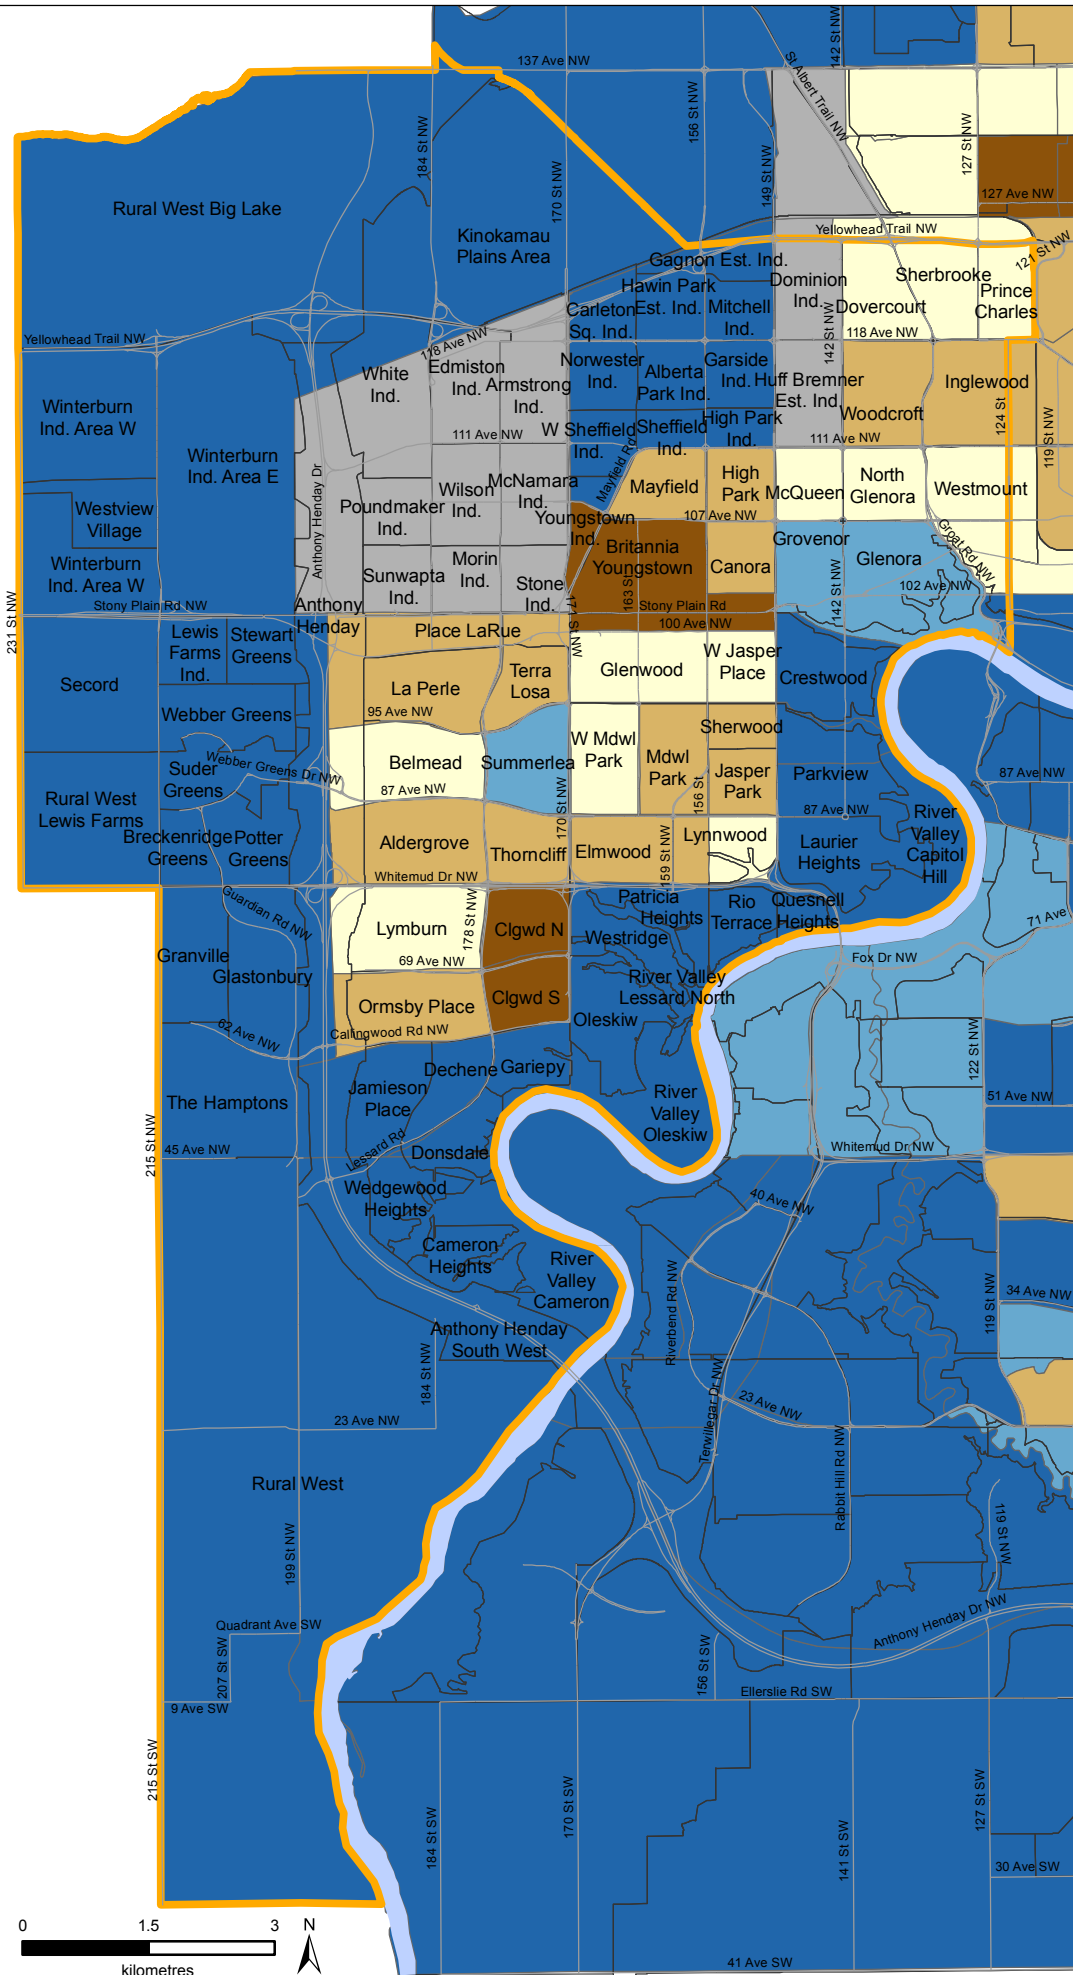

# Percent of Lone Parent Families that are Headed by a Female in West Edmonton

## Legend

### Female Lone Parent (%)

- 0% - 9.7%
- 9.8% - 14%
- 14.1% - 17.8%
- 17.9% - 21.7%
- 21.8% - 28.9%
- Non-residential
- WEMAP Boundary
- Neighbourhood Boundary

Edmonton Mean: 15.4%

Data Sources: Demographic data provided by Statistics Canada, 2006 Census data; Spatial data provided by DMTI Spatial, 2007.

This map was created for the purposes of collaborative planning. The information presented in the map is accurate to the best of our knowledge using the data available. We accept no liability for the use or misuse of this information.