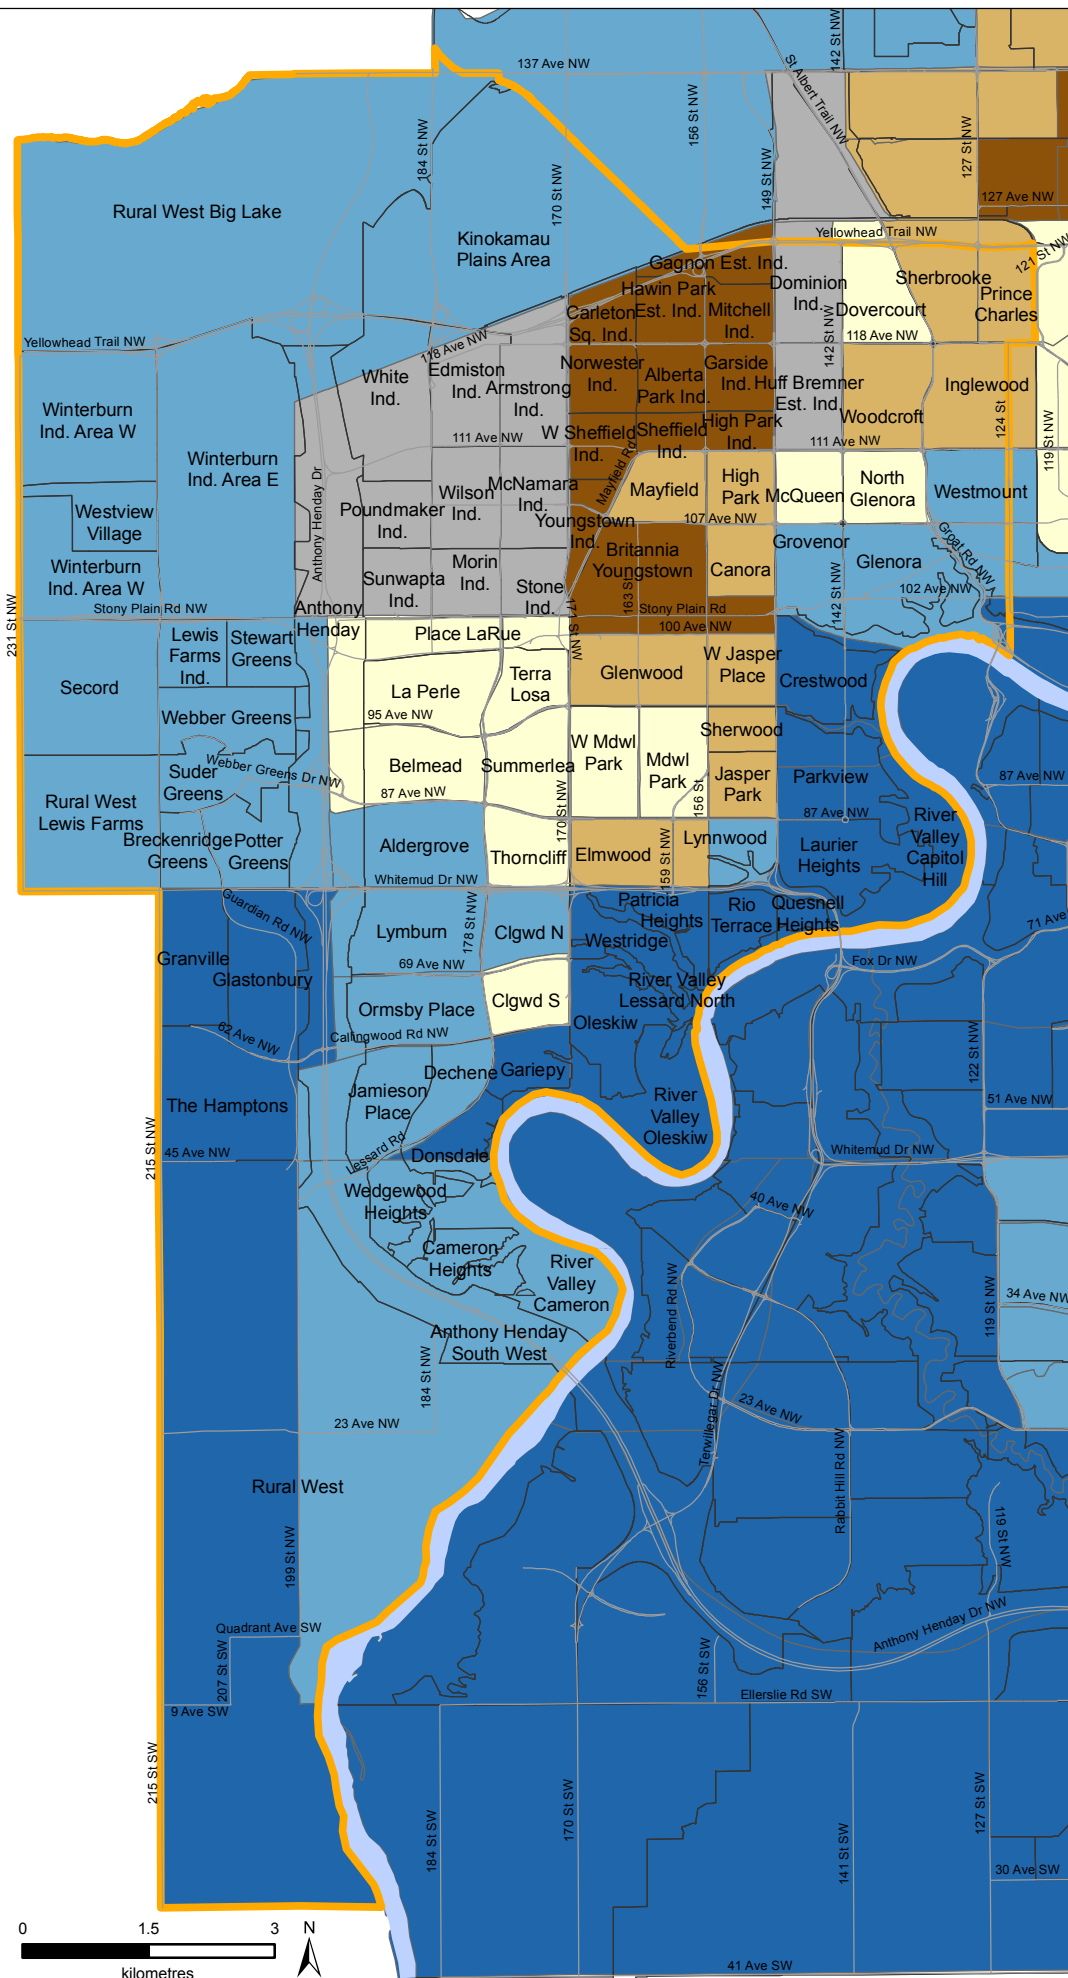

Percent of Population Ages 15 and Over Who Have Not Earned a Diploma, Degree or Certificate in West Edmonton

Legend

Educational Attainment (%)

- 5.3% - 14.1%
- 14.2% - 20.3%
- 20.4% - 26.8%
- 26.9% - 34.1%
- 34.2% - 46.9%
- Non-residential
- WEMAP Boundary
- Neighbourhood Boundary

Edmonton Mean: 22.8%

Data Sources: Demographic data provided by Statistics Canada, 2006 Census data; Spatial data provided by DMTI Spatial, 2007.

This map was created for the purposes of collaborative planning. The information presented in the map is accurate to the best of our knowledge using the data available. We accept no liability for the use or misuse of this information.