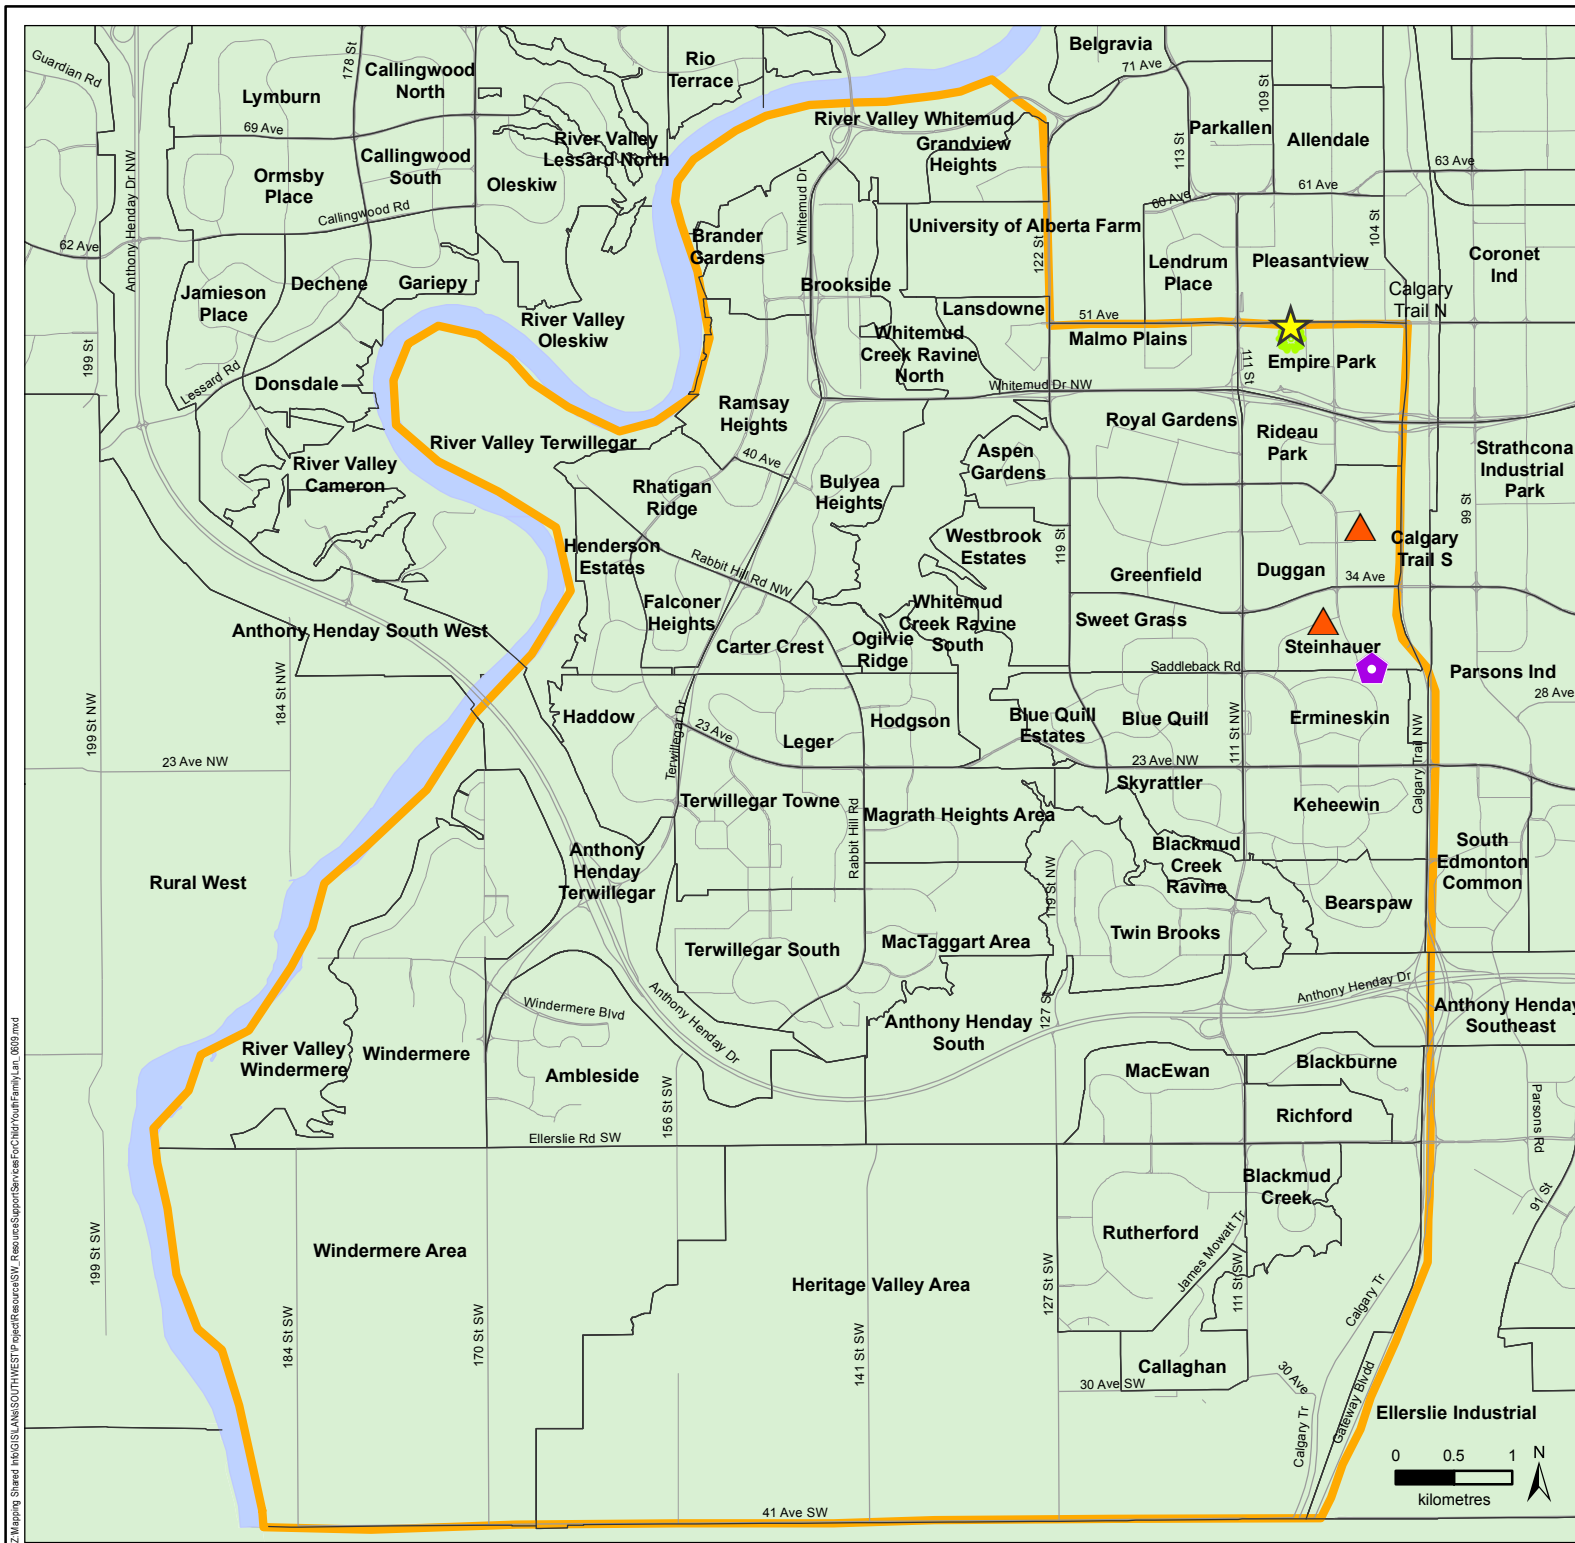

Support Services for Children, Youth and Families in South West Edmonton

Legend

- ABC Head Start McKee Site
- Club Connect *
- Alberta Child and Family Services
- Health for Two
- South West Boundary
- Neighbourhood Boundary

* **Club Connect:**
Boys and Girls Club of Edmonton \ Big Brother And Big Sister

Family Support:
None of Family Violence and Counselling Service Resources are situated in Southwest

Data Sources: Southwest, February 2009

This map was created for the purposes of collaborative planning. The information presented in the map is accurate to the best of our knowledge using the data available. We accept no liability for the use or misuse of this information.
M.A.P.S. Alberta Capital Region 06/2009