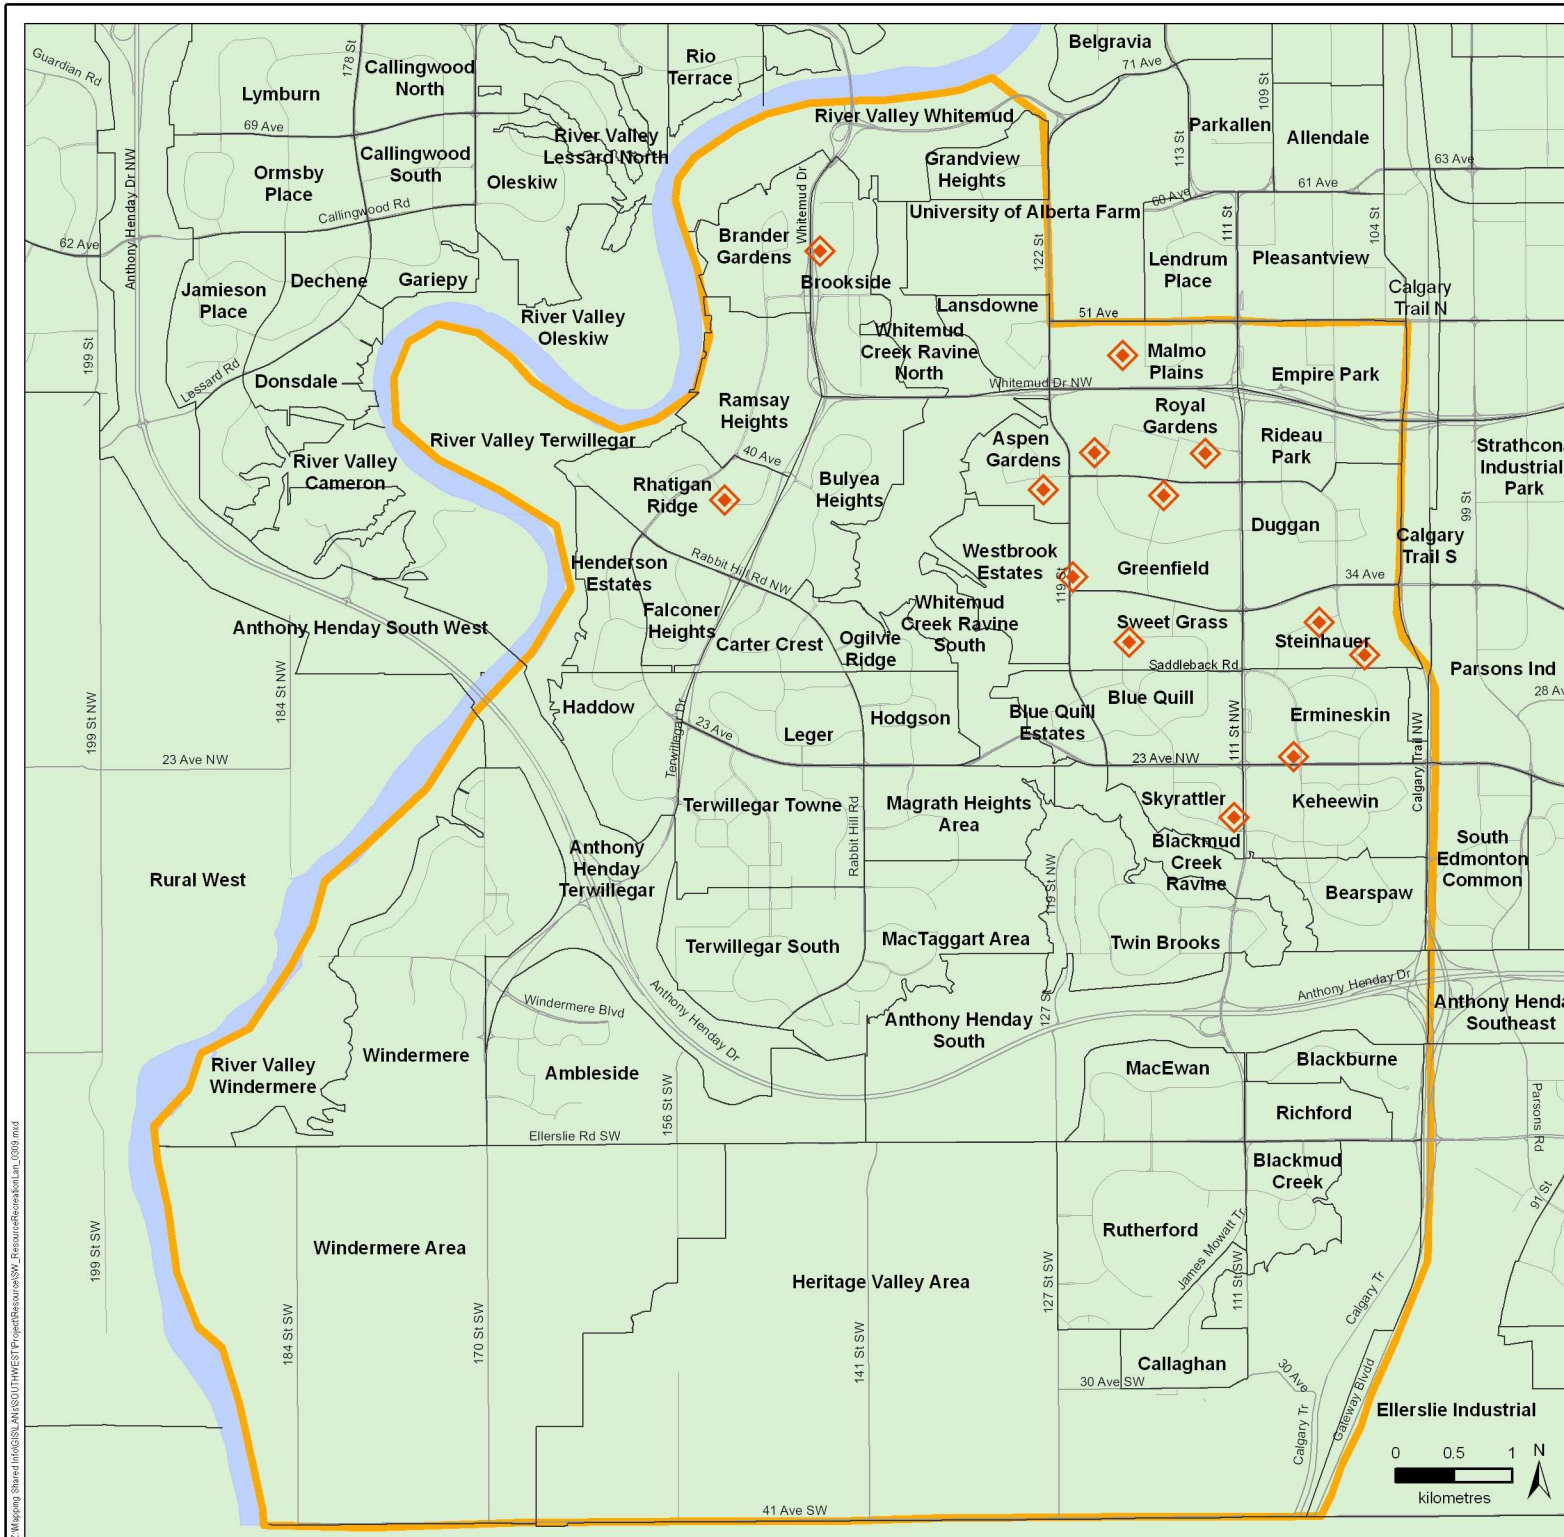

Recreation Facilities in South West Edmonton

Legend

-  Recreation Facility
-  South West Boundary
-  Neighbourhood Boundary

Data Sources: Southwest, August 2008

This map was created for the purposes of collaborative planning. The information presented in the map is accurate to the best of our knowledge using the data available. We accept no liability for the use or misuse of this information.
M.A.P.S. Alberta Capital Region 03/2009