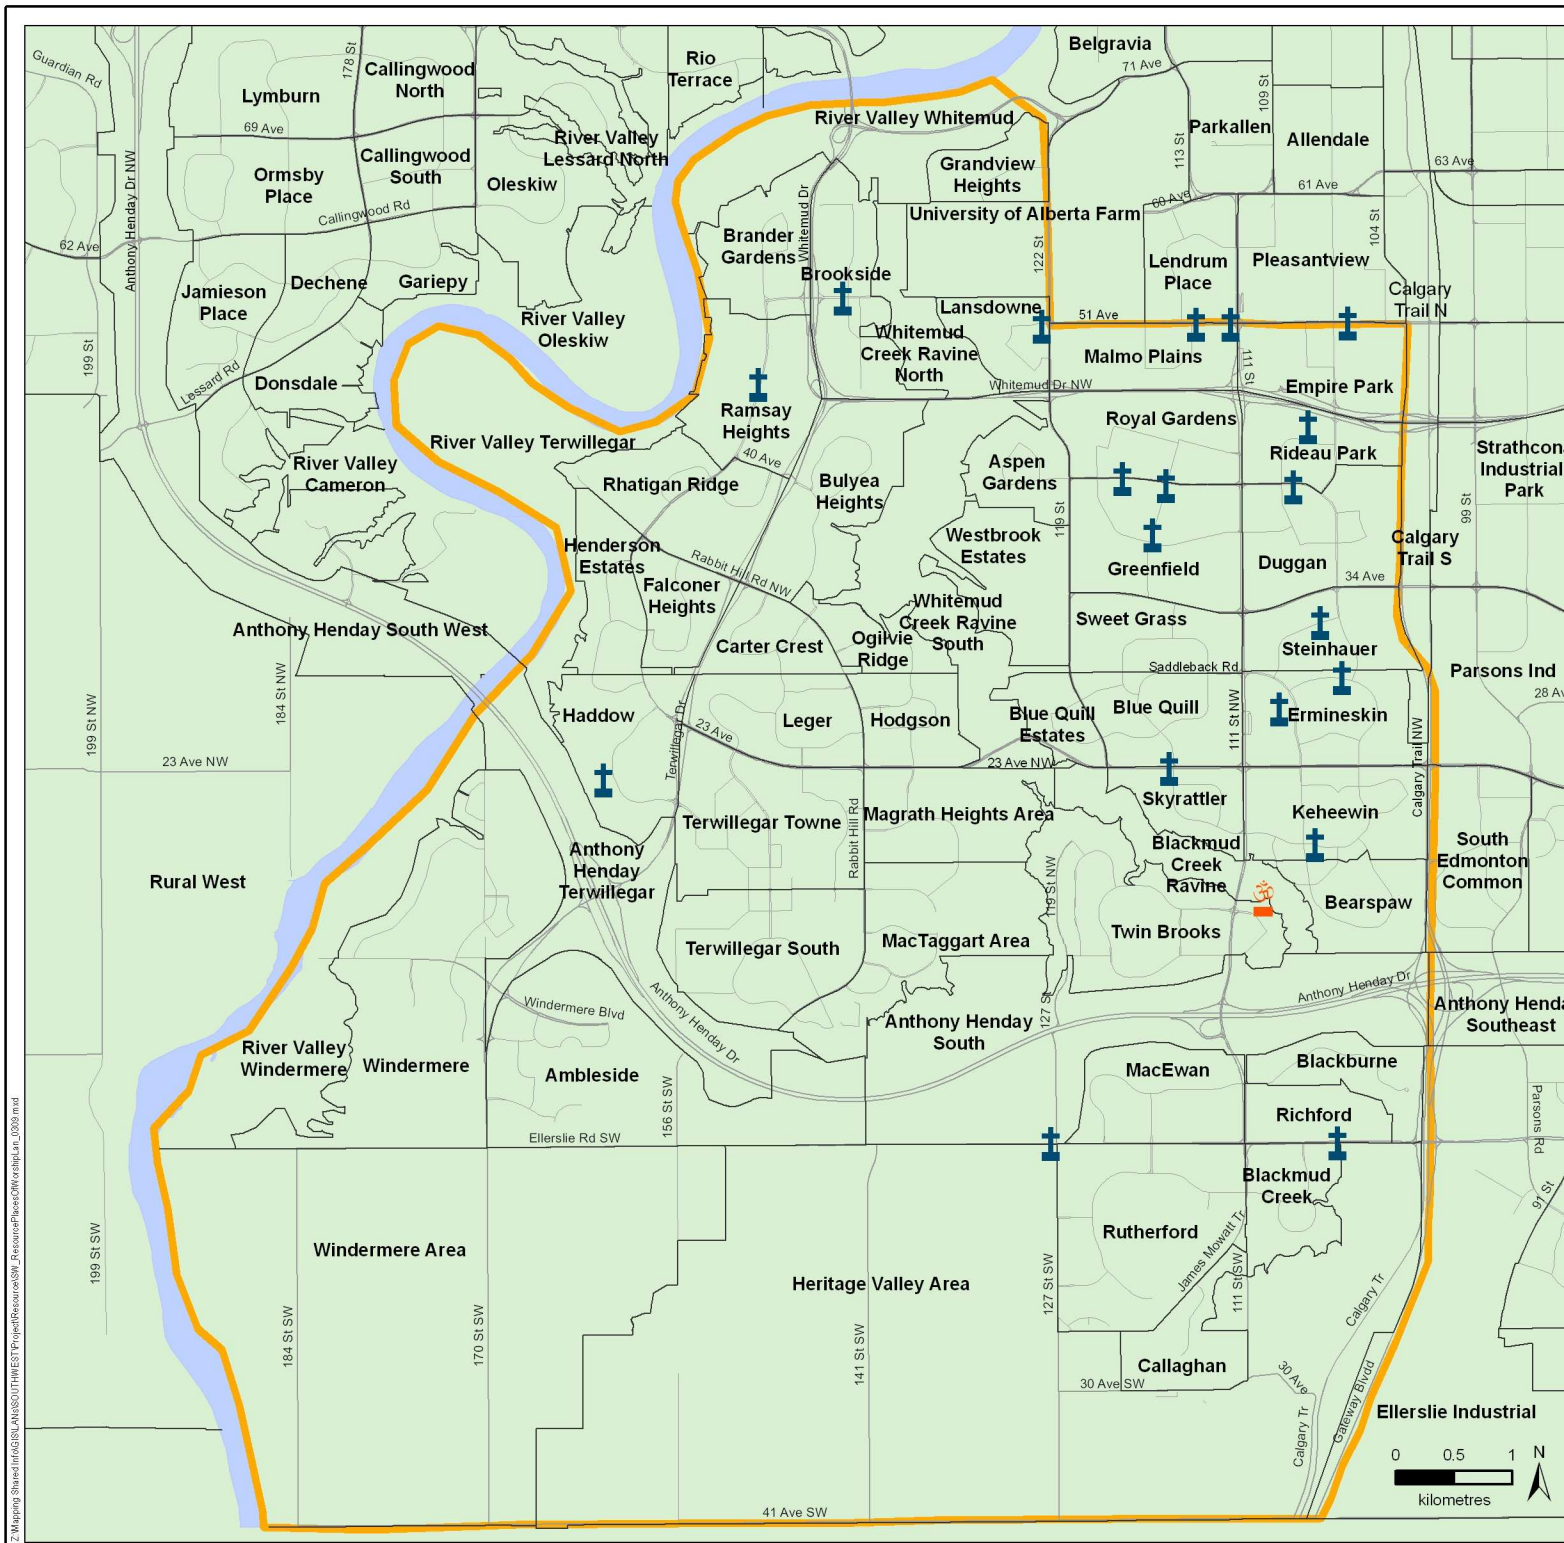

# Places Of Worship in South West Edmonton

### Legend

-  Christian
-  Muslim (none)
-  Jewish (none)
-  Hindu
-  South West Boundary
-  Neighbourhood Boundary

Data Sources: Southwest, August 2008

This map was created for the purposes of collaborative planning. The information presented in the map is accurate to the best of our knowledge using the data available. We accept no liability for the use or misuse of this information.  
M.A.P.S. Alberta Capital Region 03/2009

Z:\Mapping\Shared\GIS\ANISO\THWEST\ProjectResources\SWP\_Resource\Theme\OW\MapJan\_0050.mxd