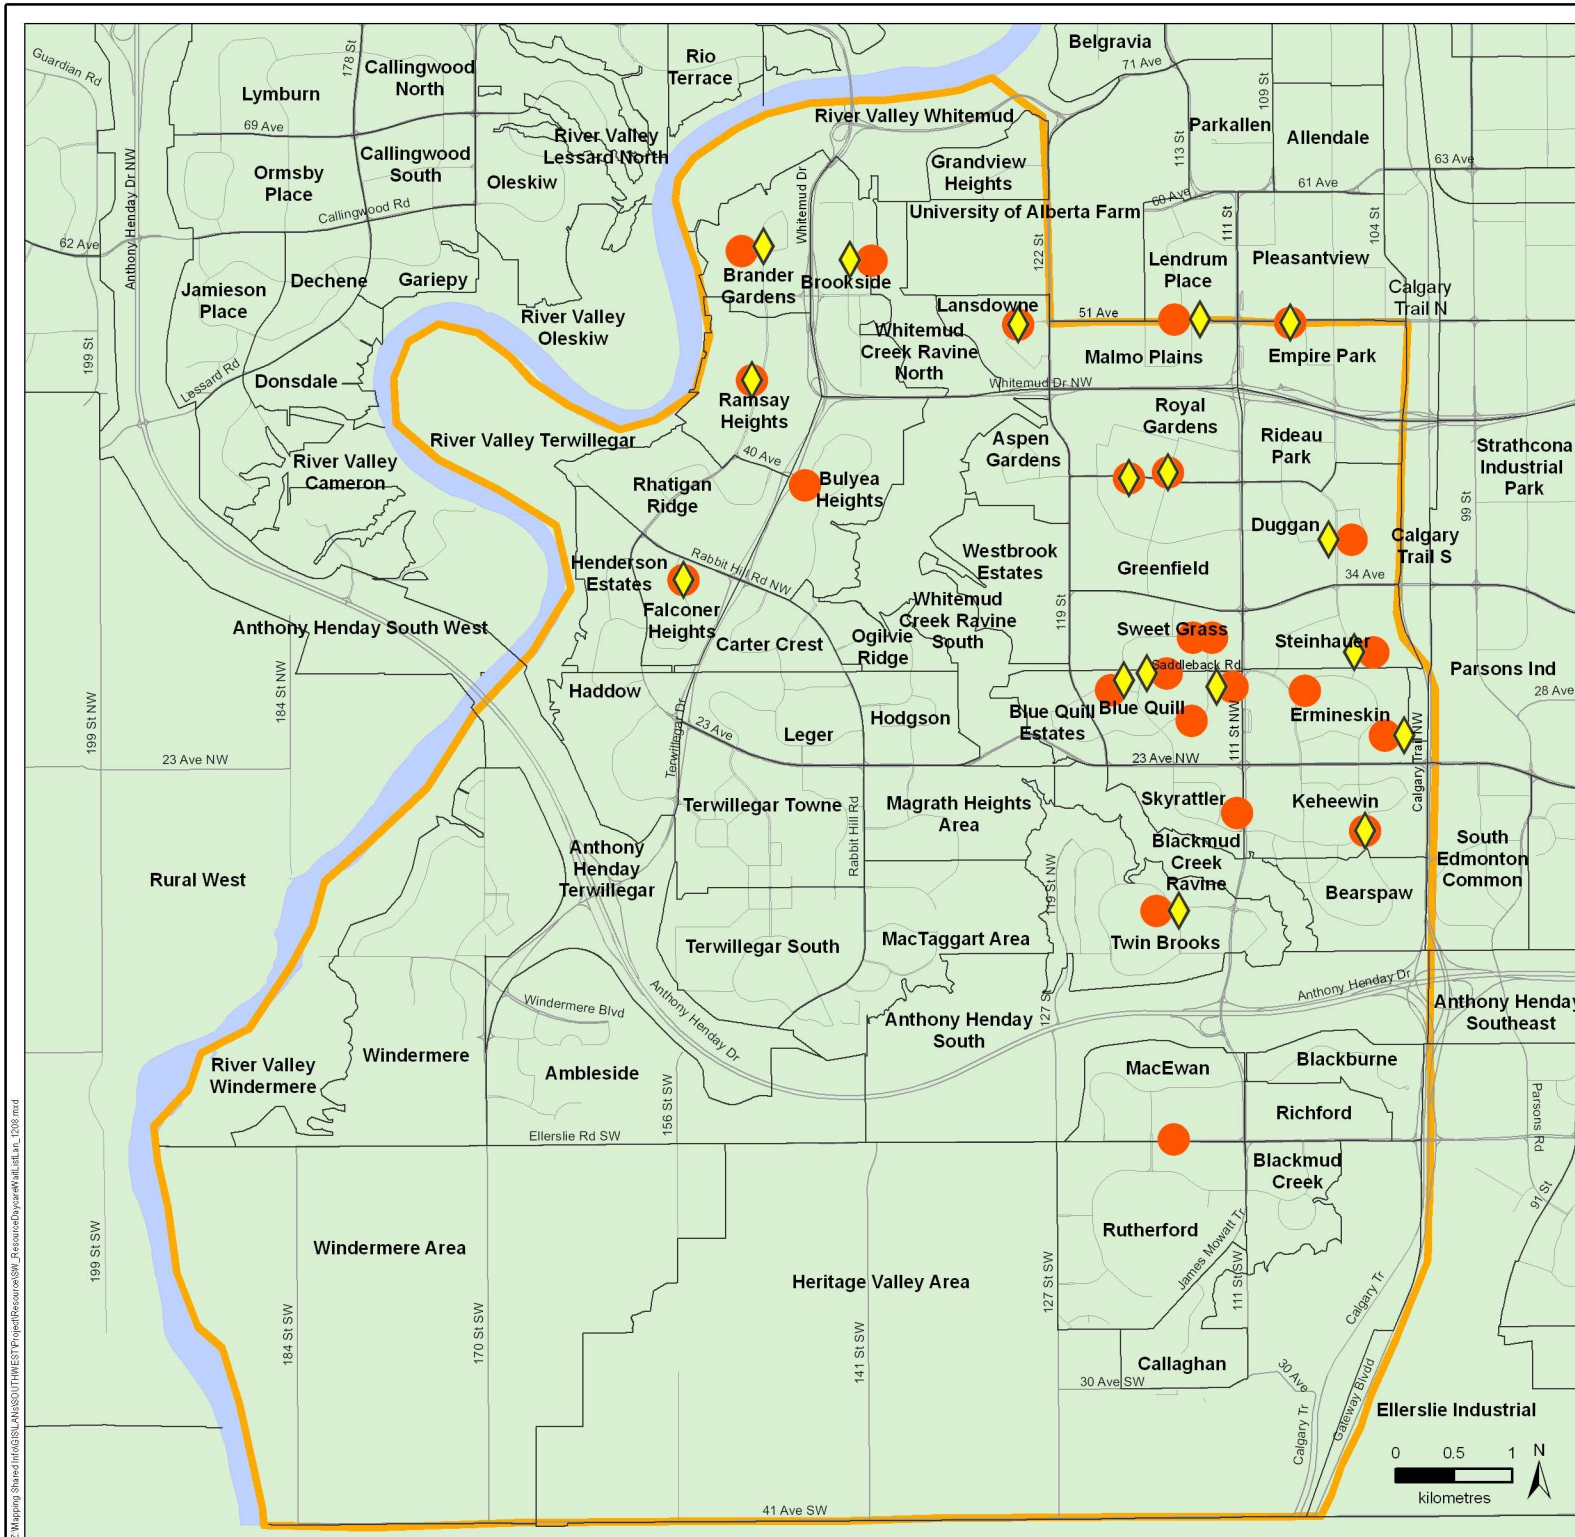

Daycares in South West Edmonton

Legend

- Daycare
- Daycare with Waiting List
- South West Boundary
- Neighbourhood Boundary

Data Sources: Southwest, November 2008

This map was created for the purposes of collaborative planning. The information presented in the map is accurate to the best of our knowledge using the data available. We accept no liability for the use or misuse of this information.
M.A.P.S. Alberta Capital Region 12/2008