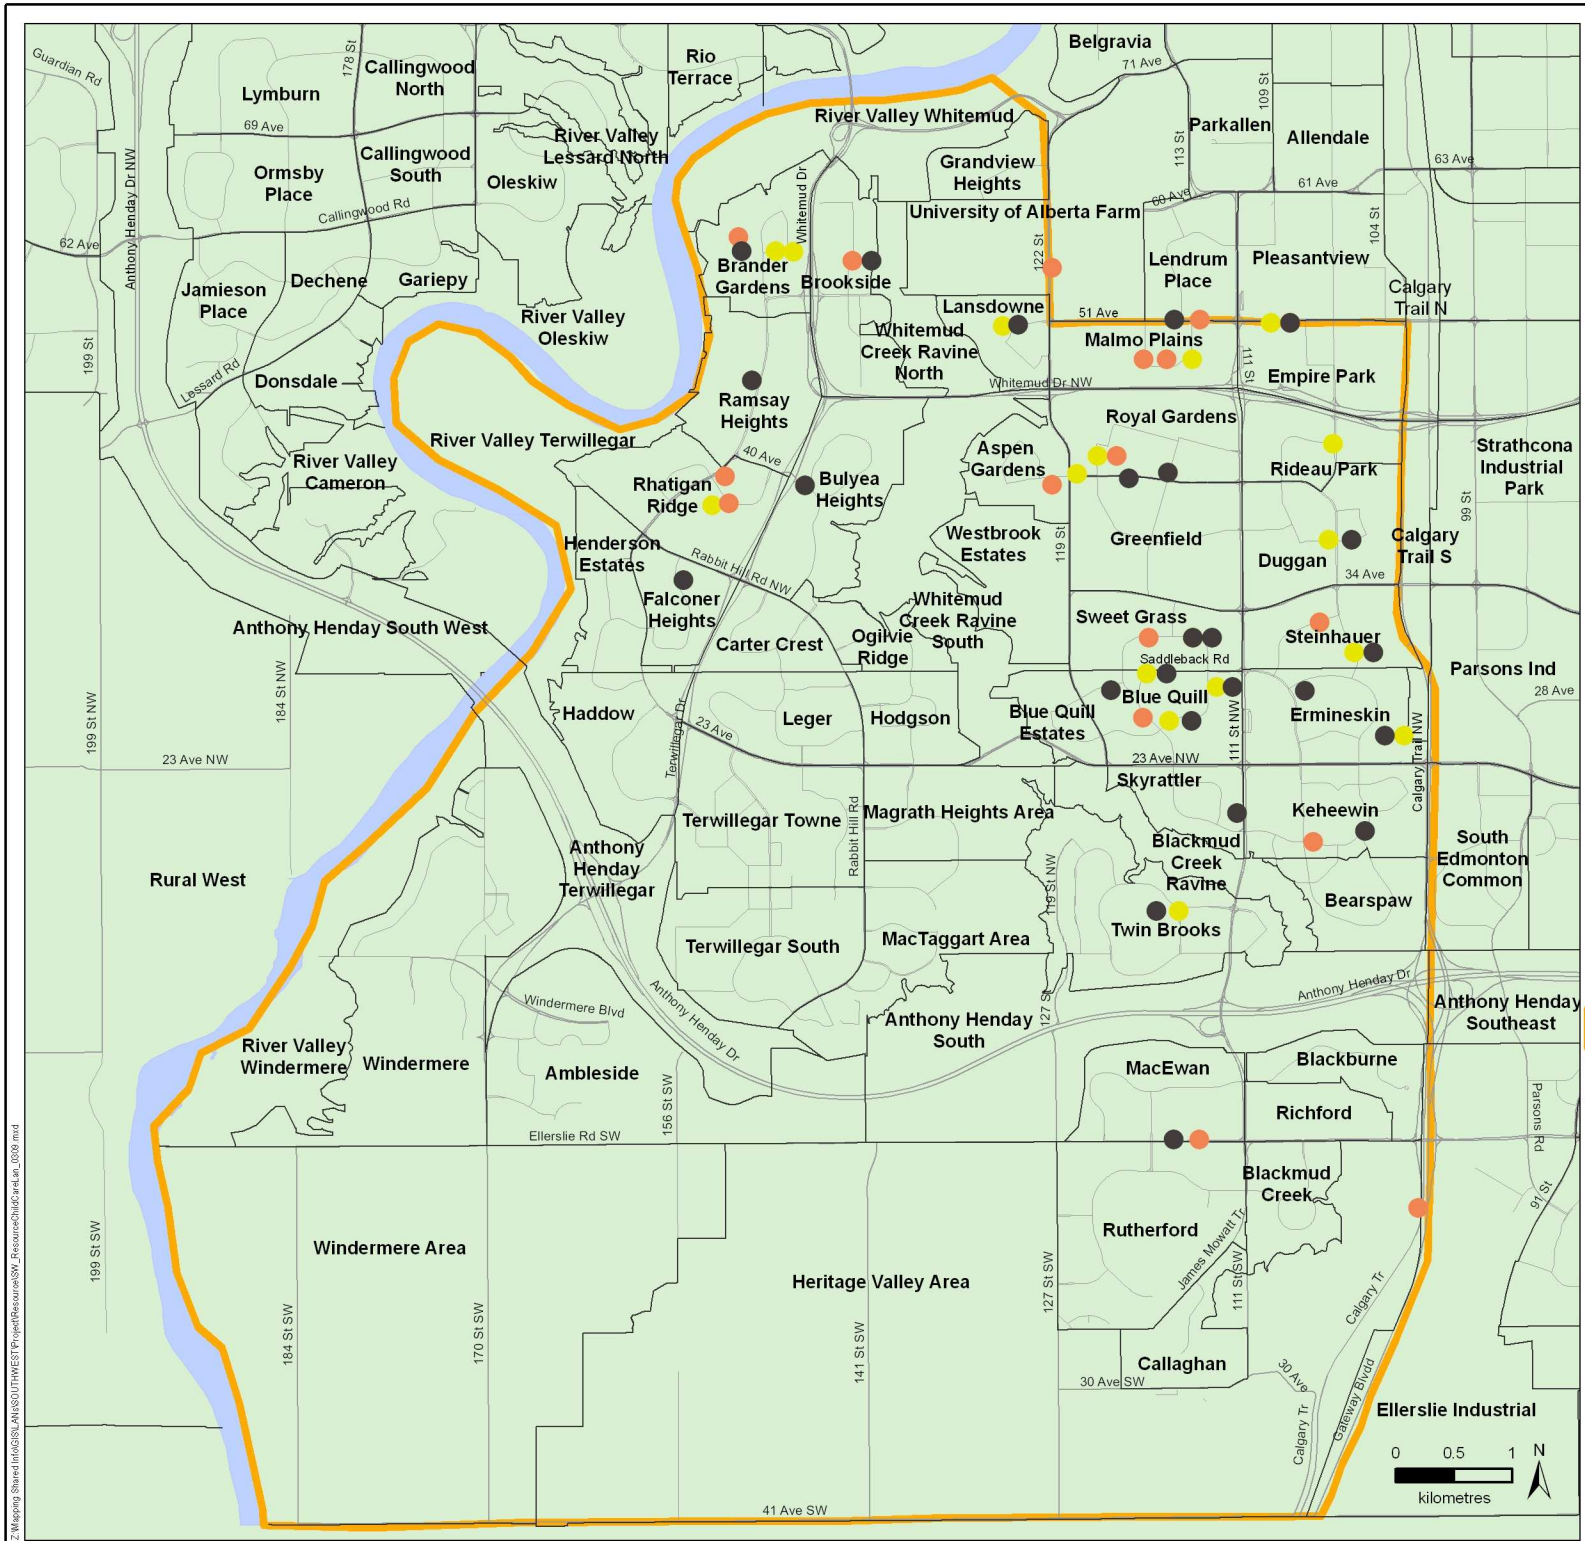

Child Care Resources in South West Edmonton

Legend

- Daycare
- Nursery
- Subsidized Out of School Care
- ▭ South West Boundary
- ▭ Neighbourhood Boundary

Data Sources: Southwest, August 2008

This map was created for the purposes of collaborative planning. The information presented in the map is accurate to the best of our knowledge using the data available. We accept no liability for the use or misuse of this information.
M.A.P.S. Alberta Capital Region 03/2009

Z:\Mapping\Shared\GIS\ANUSOUTHWEST\ProjectResources\SW_Resource\MapArea_Lan_2016.mxd