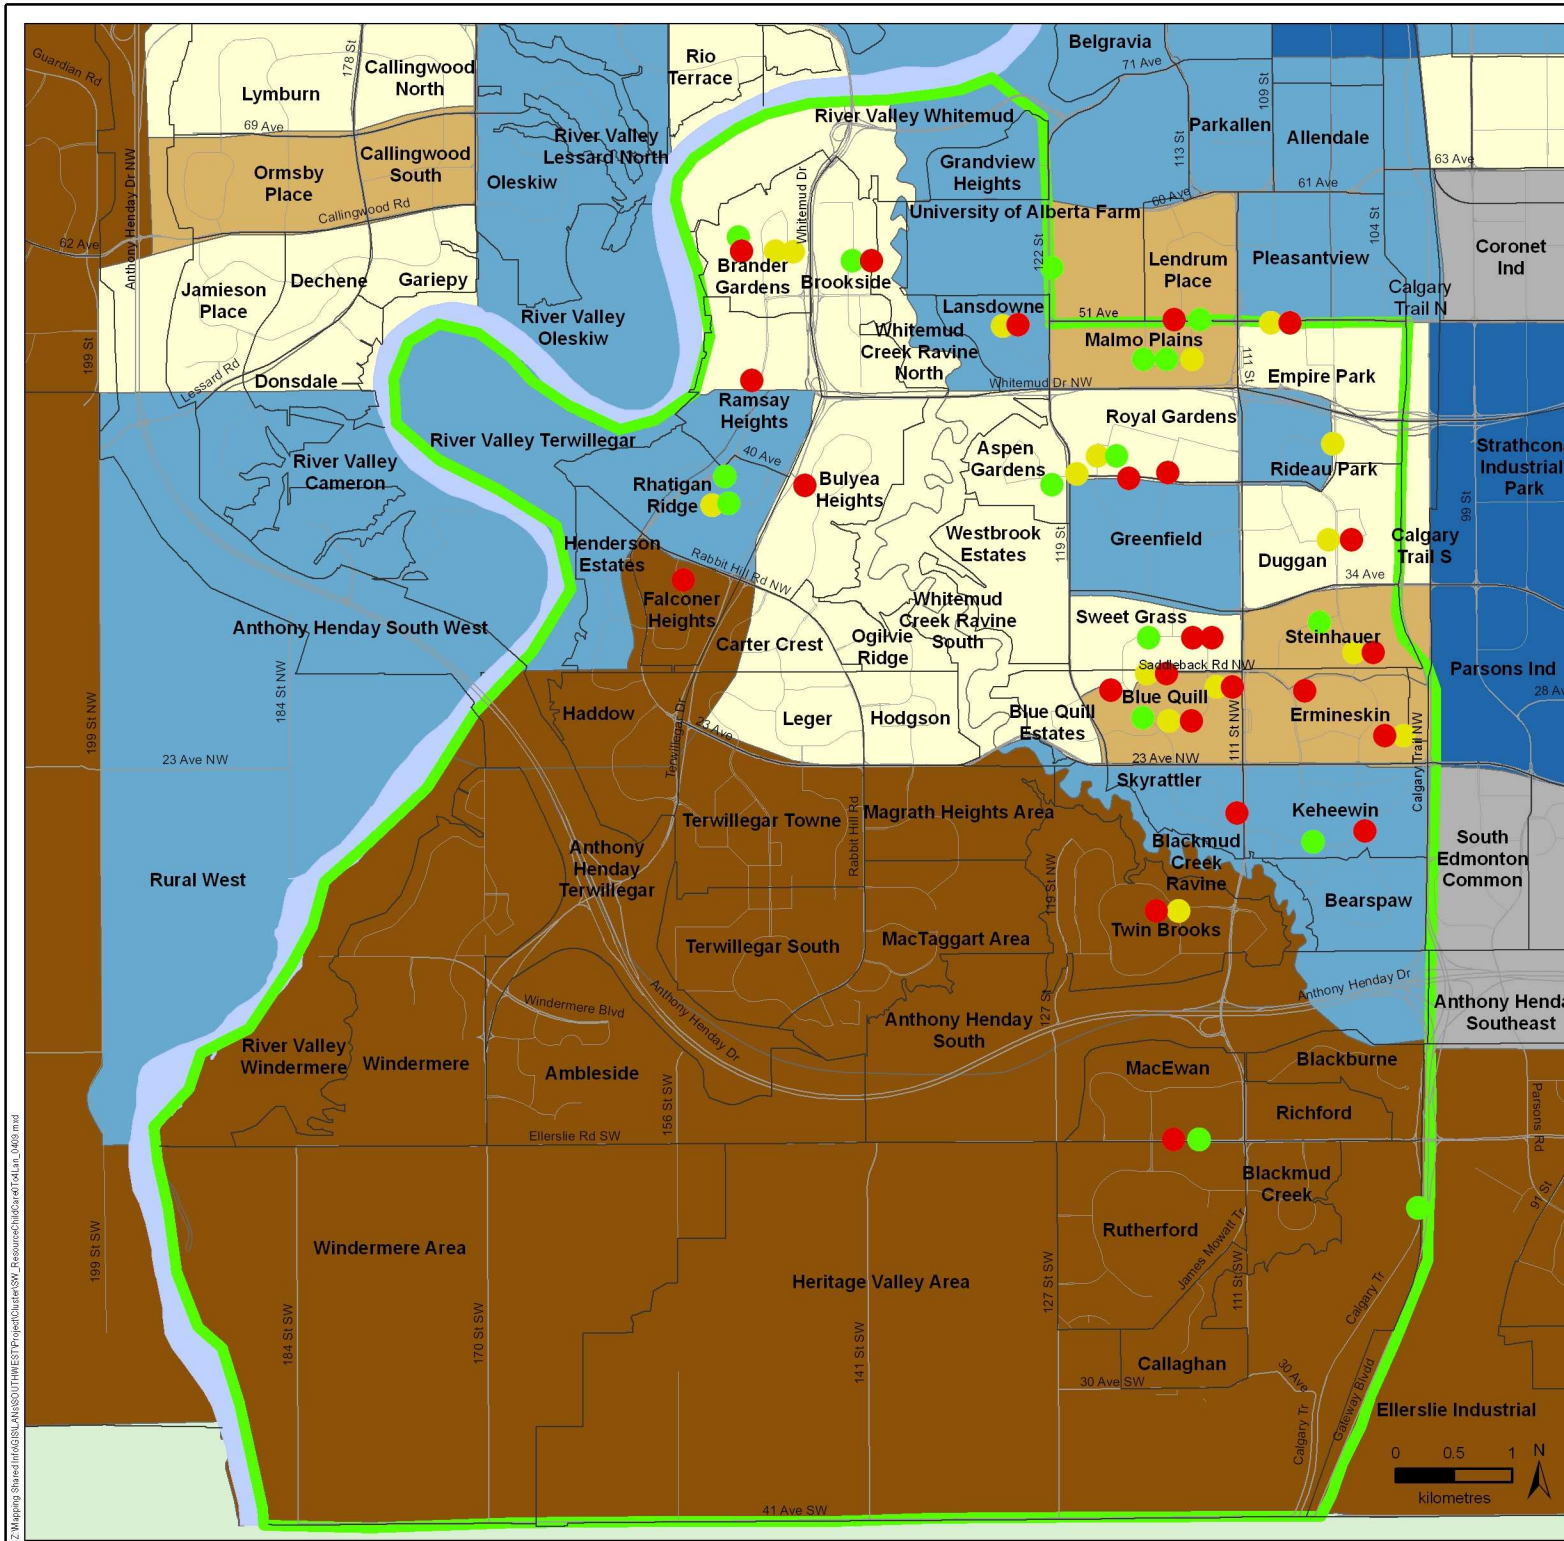

# Child Care Resources with Percent of Population Ages 0 to 4 in South West Edmonton

**Legend**

- Daycare
- Nursery
- Subsidized Out of School Care
- South West Boundary
- Neighbourhood Boundary
- Non-residential

**Population 0 to 4 (%)**

- 0% - 2.2%
- 2.3% - 4.5%
- 4.6% - 5.7%
- 5.8% - 7.3%
- 7.4% - 10.7%

Edmonton Mean: 5.2%

Data Sources: Demographic data provided by Statistics Canada, 2006 Census data; Spatial data provided by DMTI Spatial, 2007. Resource Information: Southwest, August 2008

This map was created for the purposes of collaborative planning. The information presented in the map is accurate to the best of our knowledge using the data available. We accept no liability for the use or misuse of this information.  
M.A.P.S. Alberta Capital Region 04/2009