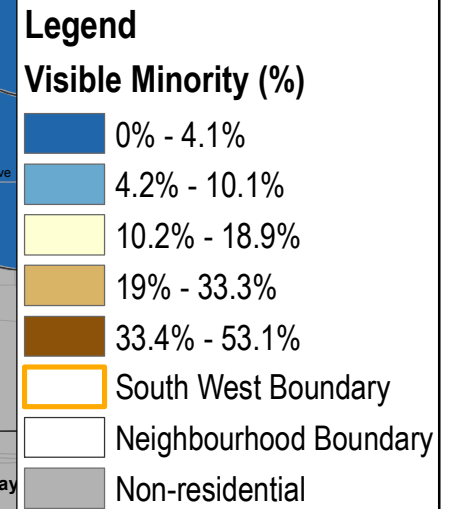

Percent of Visible Minority * Population who are Filipino in South West Edmonton

Edmonton Mean: 11.3%

* Visible Minority is defined as "persons other than Aboriginal peoples who are non Caucasian in race or non-white in colour" 2006 Census Data Dictionary.

Data Sources: Demographic data provided by Statistics Canada, 2006 Census data; Spatial data provided by DMTI Spatial, 2007. Resource Information: Southwest, August 2008

This map was created for the purposes of collaborative planning. The information presented in the map is accurate to the best of our knowledge using the data available. We accept no liability for the use or misuse of this information.
M.A.P.S. Alberta Capital Region 06/2009