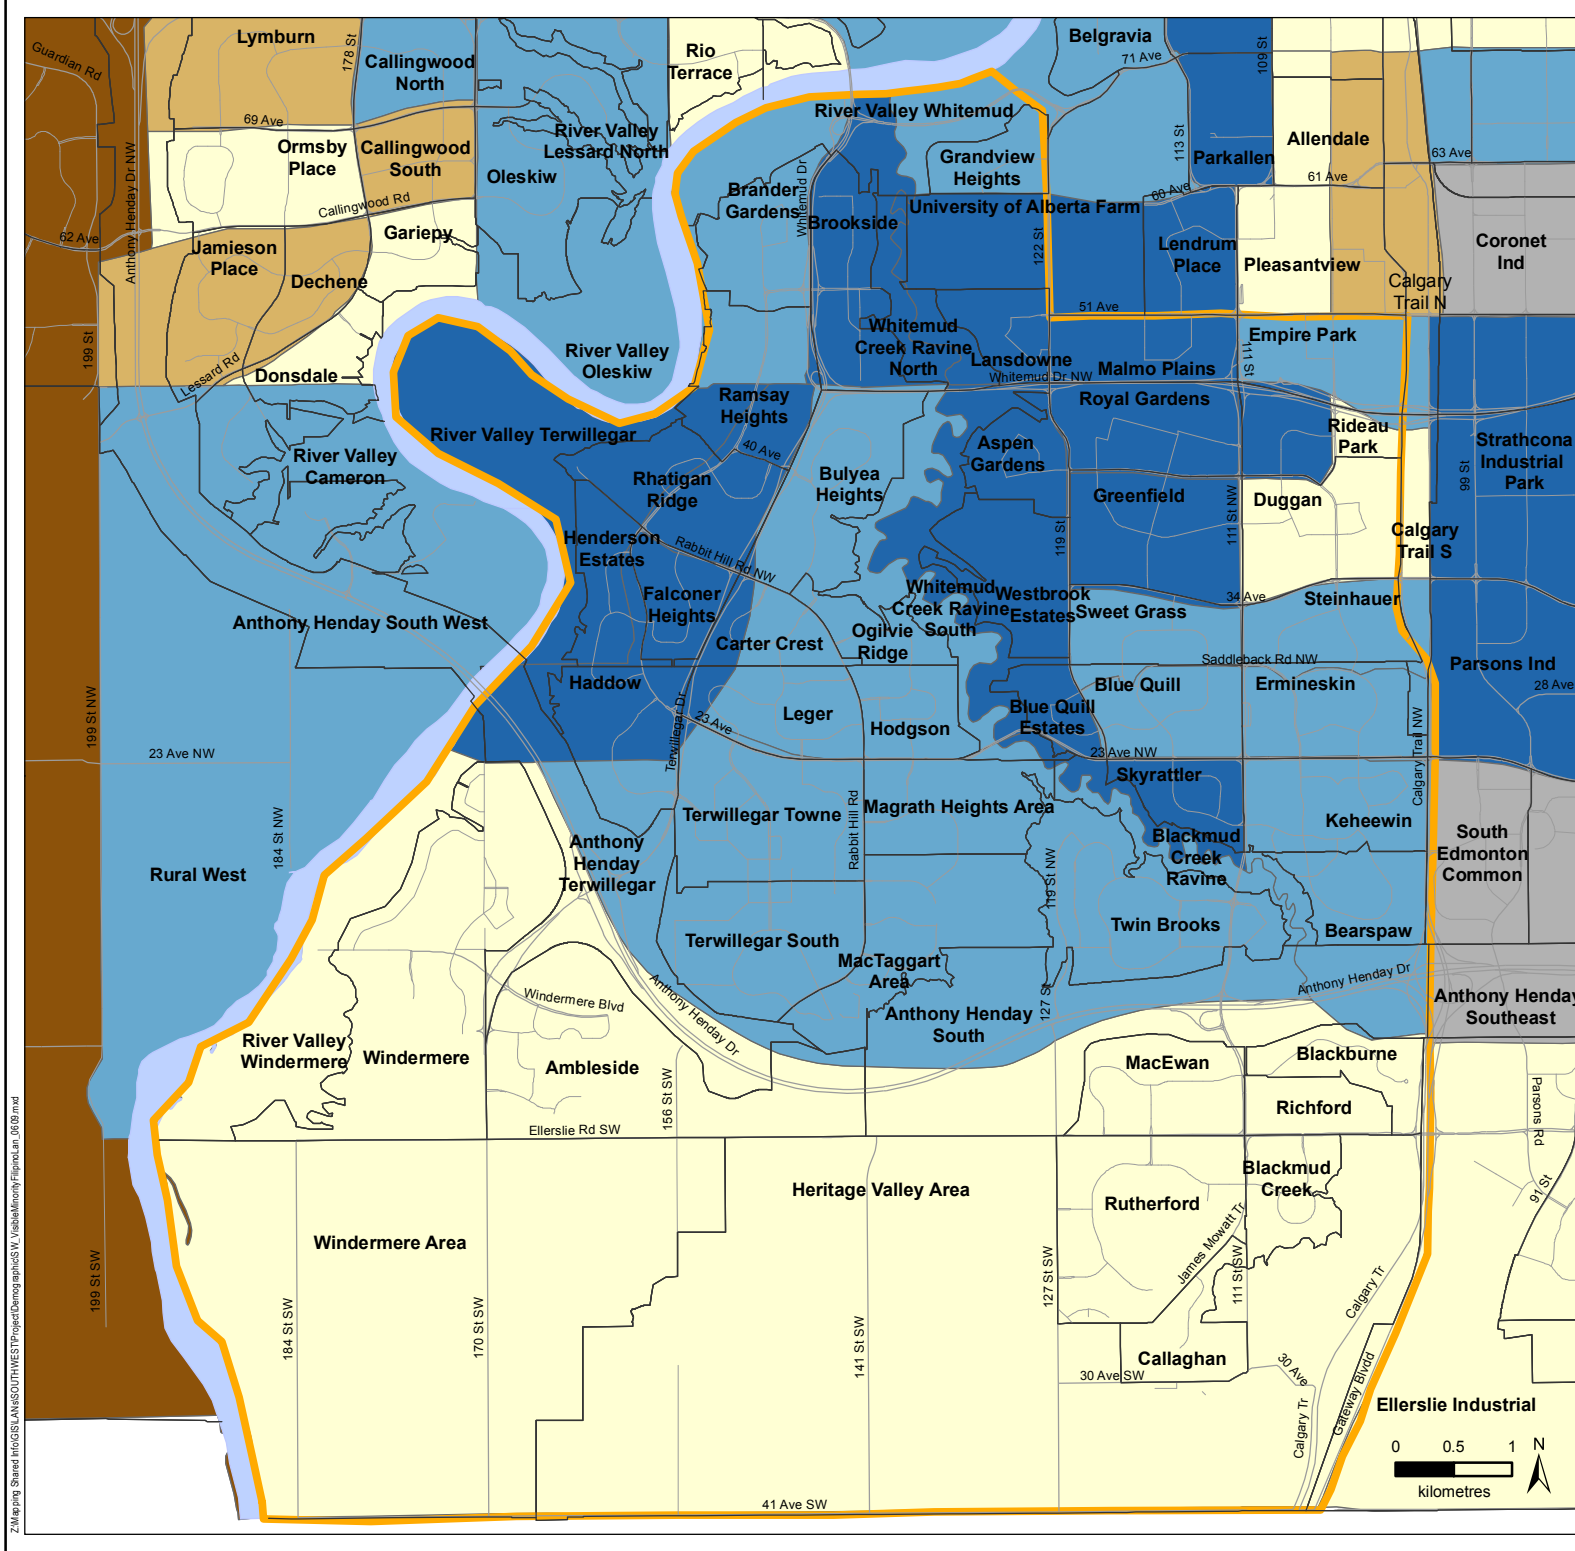

Percent of Visible Minority * Population who are Filipino in South West Edmonton

Edmonton Mean: 11.3%

* Visible Minority is defined as "persons other than Aboriginal peoples who are non Caucasian in race or non-white in colour" 2006 Census Data Dictionary.

Data Sources: Demographic data provided by Statistics Canada, 2006 Census data; Spatial data provided by DMTI Spatial, 2007. Resource Information: Southwest, August 2008

This map was created for the purposes of collaborative planning. The information presented in the map is accurate to the best of our knowledge using the data available. We accept no liability for the use or misuse of this information.
M.A.P.S. Alberta Capital Region 06/2009