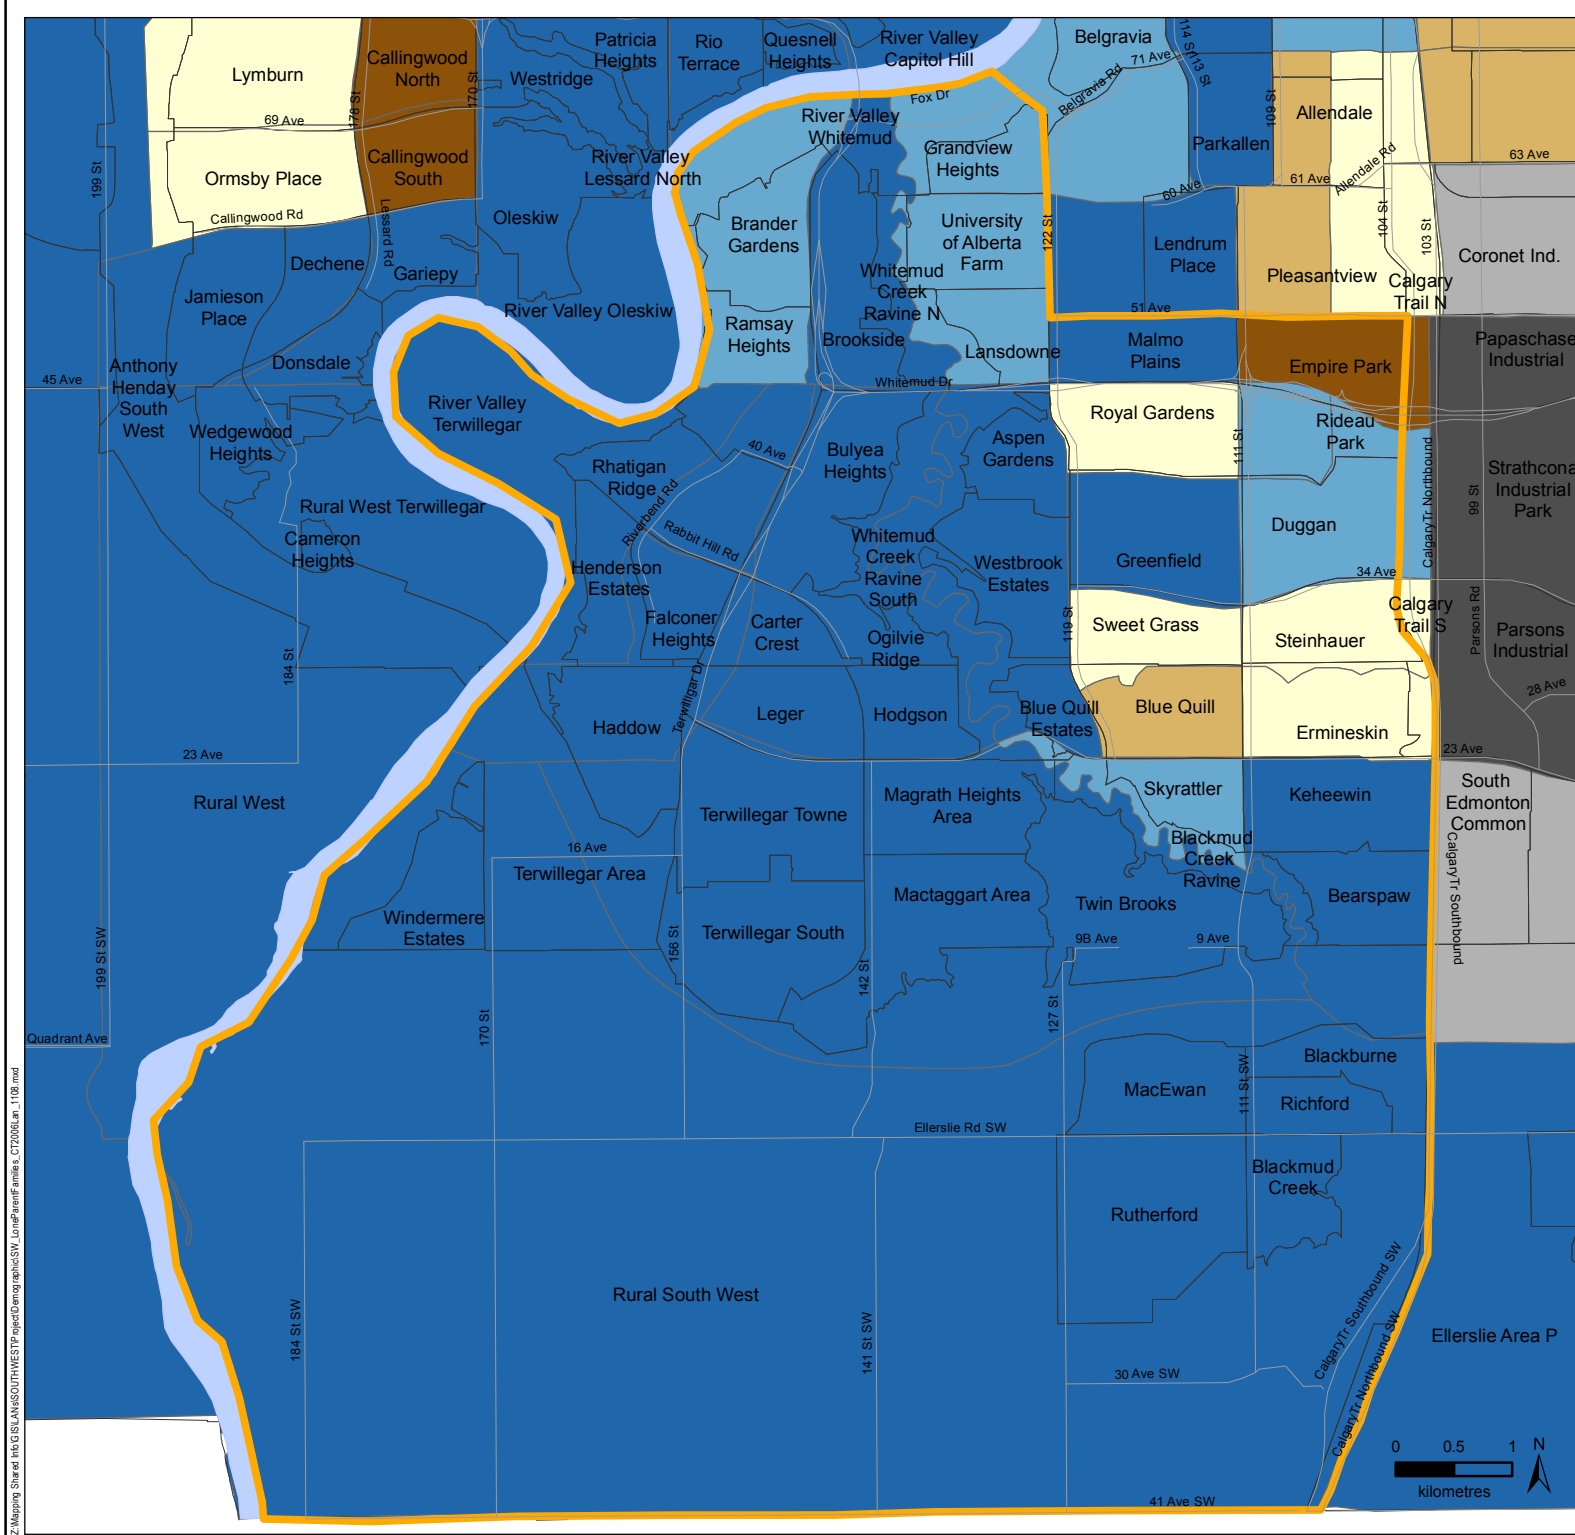

Percent of Lone Parent Families in South West Edmonton

Legend

Lone Families (%)

- 6.3% - 12.2%
- 12.3% - 17.5%
- 17.6% - 21.9%
- 22% - 27.1%
- 27.2% - 34.9%

- Non-residential
- Data inadequacy

- South West Boundary
- Neighbourhood Boundary

Edmonton Mean: 19.3%

Data Sources: Demographic data provided by Statistics Canada, 2006 Census data; Spatial data provided by DMTI Spatial, 2007.

This map was created for the purposes of collaborative planning. The information presented in the map is accurate to the best of our knowledge using the data available. We accept no liability for the use or misuse of this information.
M.A.P.S. Alberta Capital Region 11/2008