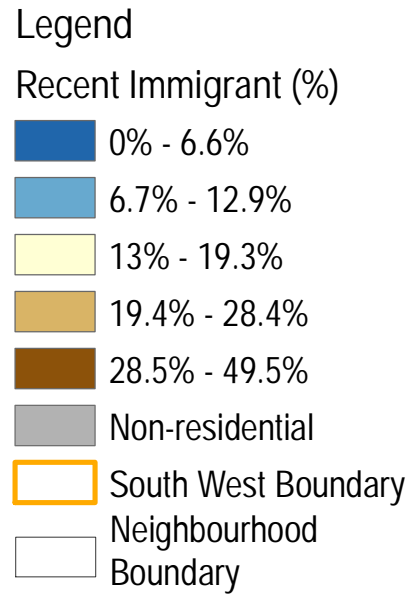

Percent of Population who are Recent Immigrants* in South West Edmonton

Edmonton Mean: 16.6%

*Recent Immigrants (RI) are those individuals who landed in Canada between January 1, 2001 and prior to Census Day, May 16, 2006. Percent of recent immigrants is calculated using the RI population divided by total immigrant population by period of immigration.