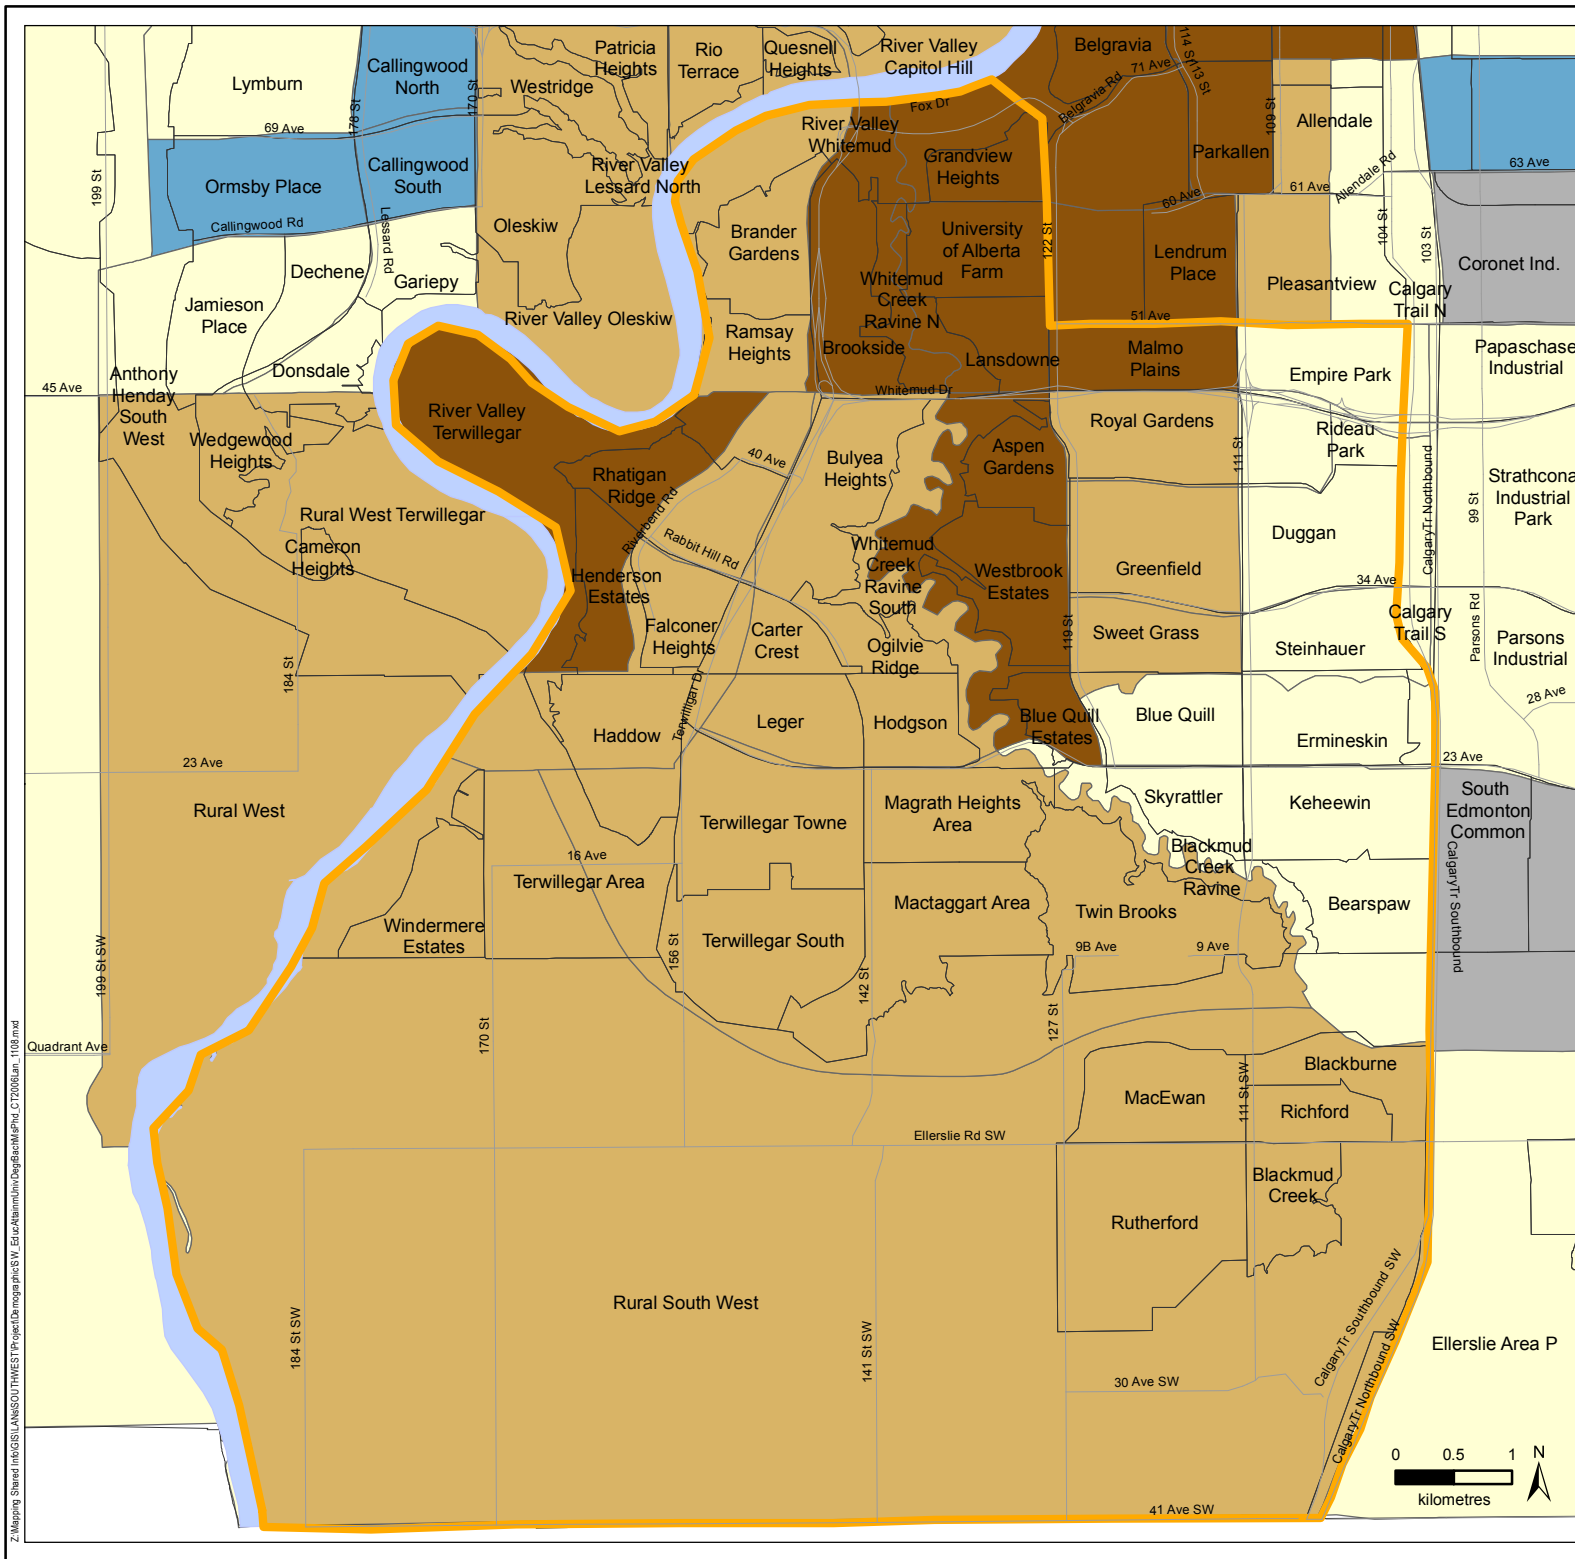

# Percent of Population Ages 15 and Over Who Have Earned a University Degree (Bachelor's, Master's or Doctoral) in South West Edmonton

Edmonton Mean: 17%

Data Sources: Demographic data provided by Statistics Canada, 2006 Census data; Spatial data provided by DMTI Spatial, 2007.

This map was created for the purposes of collaborative planning. The information presented in the map is accurate to the best of our knowledge using the data available. We accept no liability for the use or misuse of this information.  
M.A.P.S. Alberta Capital Region 11/2008

Z:\Mapping\_Shard\InfoGIS\LAN\SOUTH\WEST\Project\Demographic\SW\_EducAttainment\Output\Map\Map\_C120606Jan\_1108.mxd