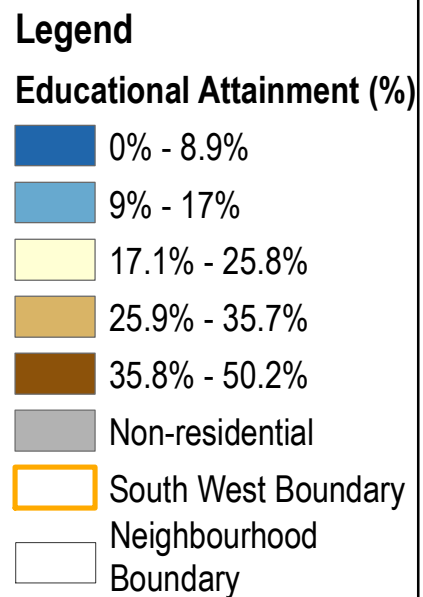

# Percent of Population Ages 15 and Over Who Have Earned a University Degree (Bachelor's, Master's or Doctoral) in South West Edmonton

Edmonton Mean: 17%

Data Sources: Demographic data provided by Statistics Canada, 2006 Census data; Spatial data provided by DMTI Spatial, 2007.