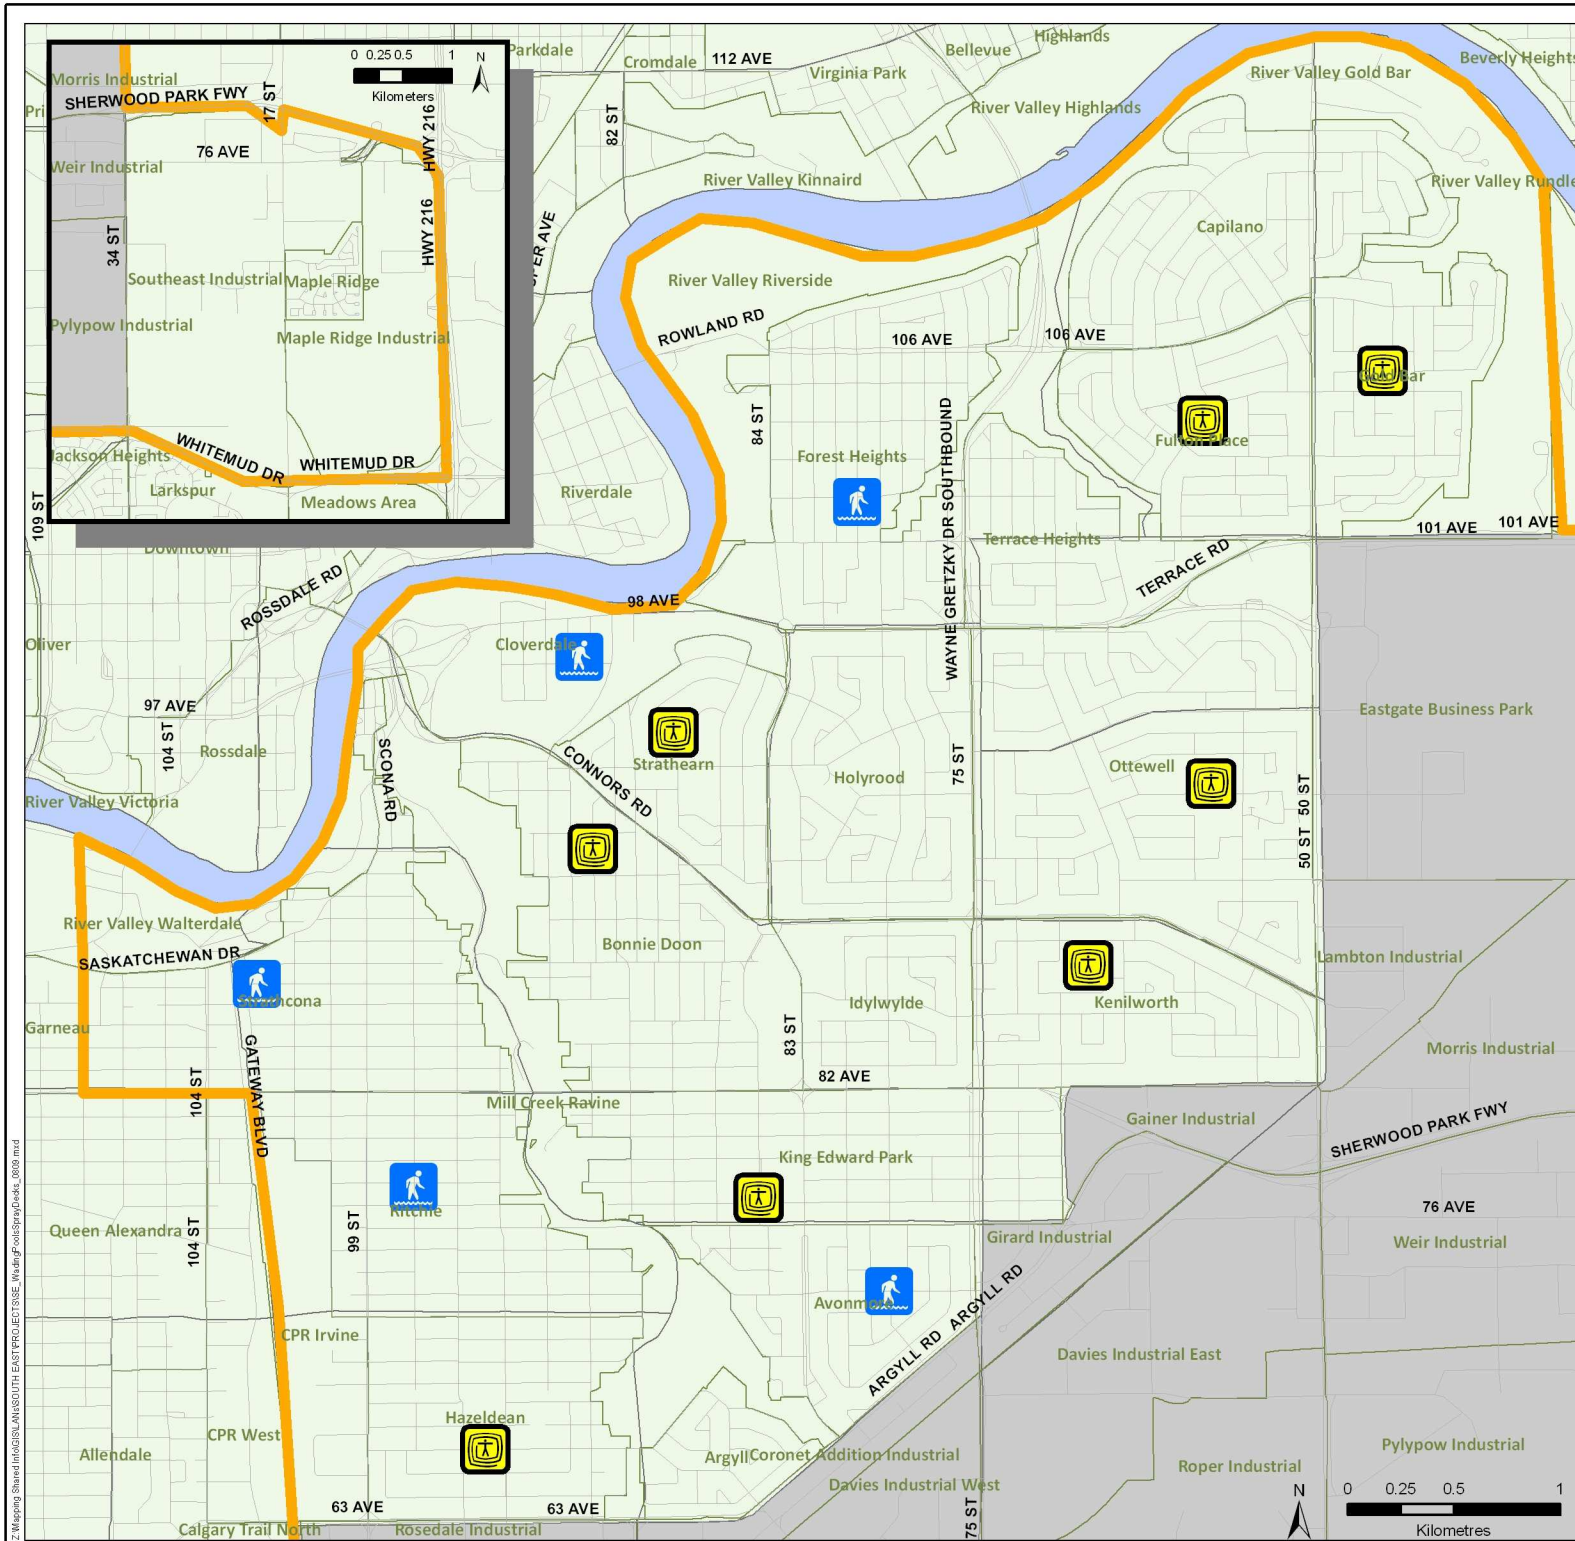

# Wading Pools & Spray Decks

## Legend

-  Wading Pool
-  Spray Deck
-  South East Boundary
-  Non-residential

Data Sources: City Of Edmonton 2008.  
Spatial data provided by DMTI Spatial, 2007.

This map was created for the purposes of collaborative planning. The information presented in the map is accurate to the best of our knowledge using the data available. We accept no liability for the use or misuse of this information.  
M.A.P.S. Alberta Capital Region 08/2009