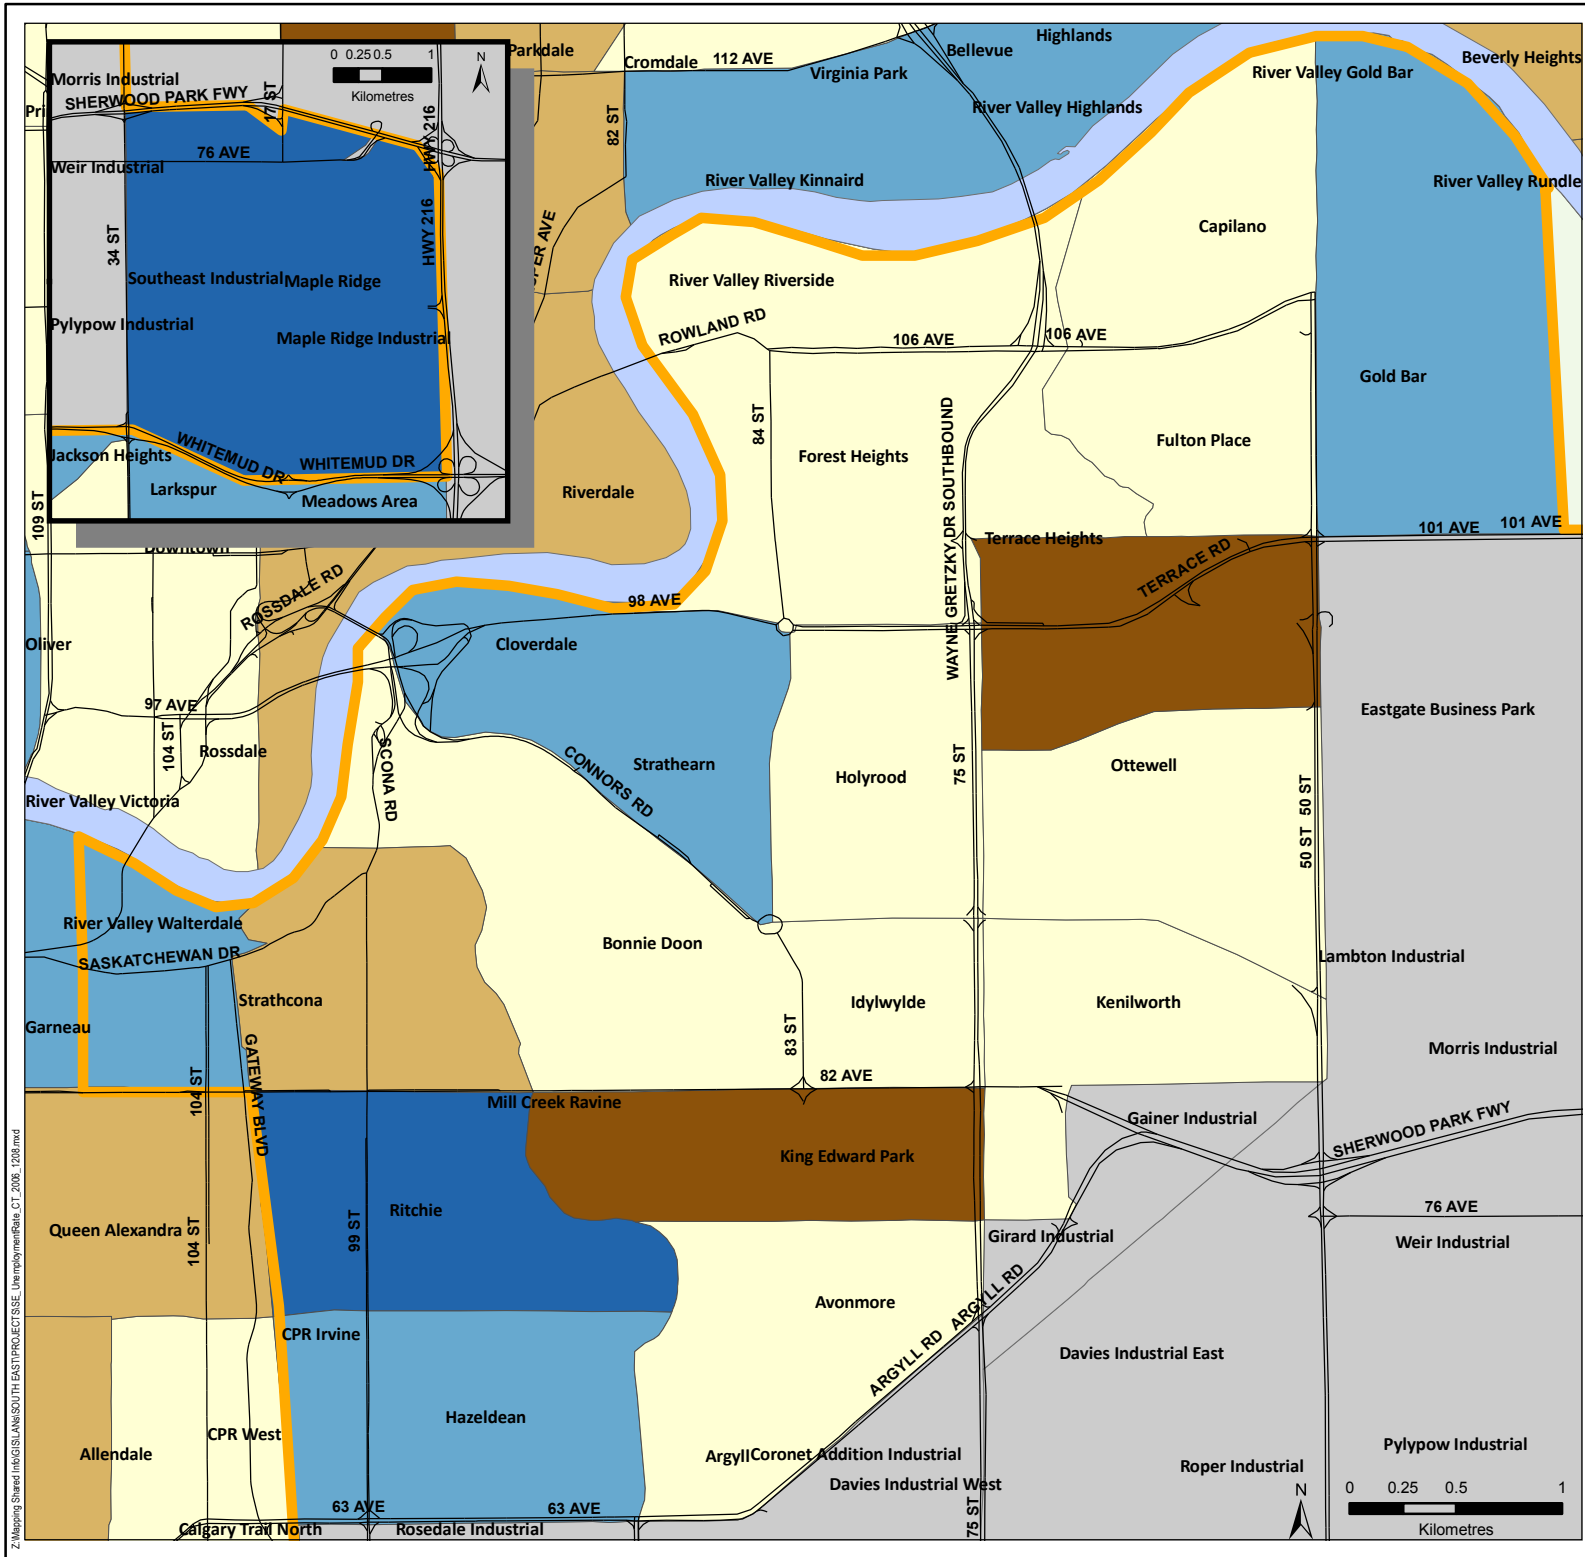

Unemployment Rate

Legend

- 0.0% - 2.8%
- 2.9% - 4.3%
- 4.4% - 5.6%
- 5.7% - 7.3%
- 7.4% - 9.9%
- Non-residential
- South East Boundary

Edmonton Mean: 4.9%

Unemployment rate applies to the total population 15 years and over.

Data Sources: Demographic data provided by Statistics Canada, 2006 Census data; Spatial data provided by DMTI Spatial, 2007.

This map was created for the purposes of collaborative planning. The information presented in the map is accurate to the best of our knowledge using the data available. We accept no liability for the use or misuse of this information.
M.A.P.S. Alberta Capital Region 12/2008