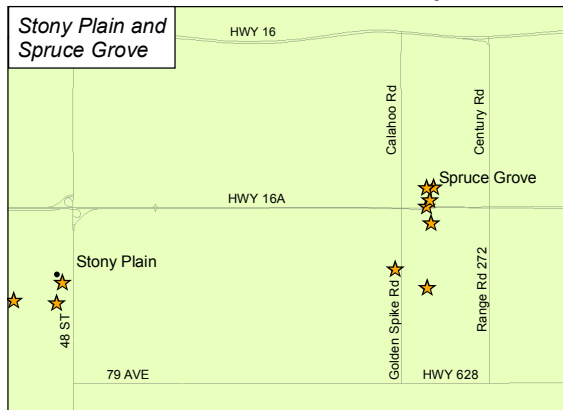

Parkland County and East Yellowhead County Transportation Services

★ Transportation Service

Program Information Source: Parkland
Community Partnership Committee June 2006

This information was created for a specific purpose
within Parkland Community Partnership Committee.
Its use for any other purpose may not be appropriate.

This map was created for the purposes of
collaborative planning. The information
presented in the map is accurate to the
best of our knowledge using the data
available. We accept no liability for the
use or misuse of this information.