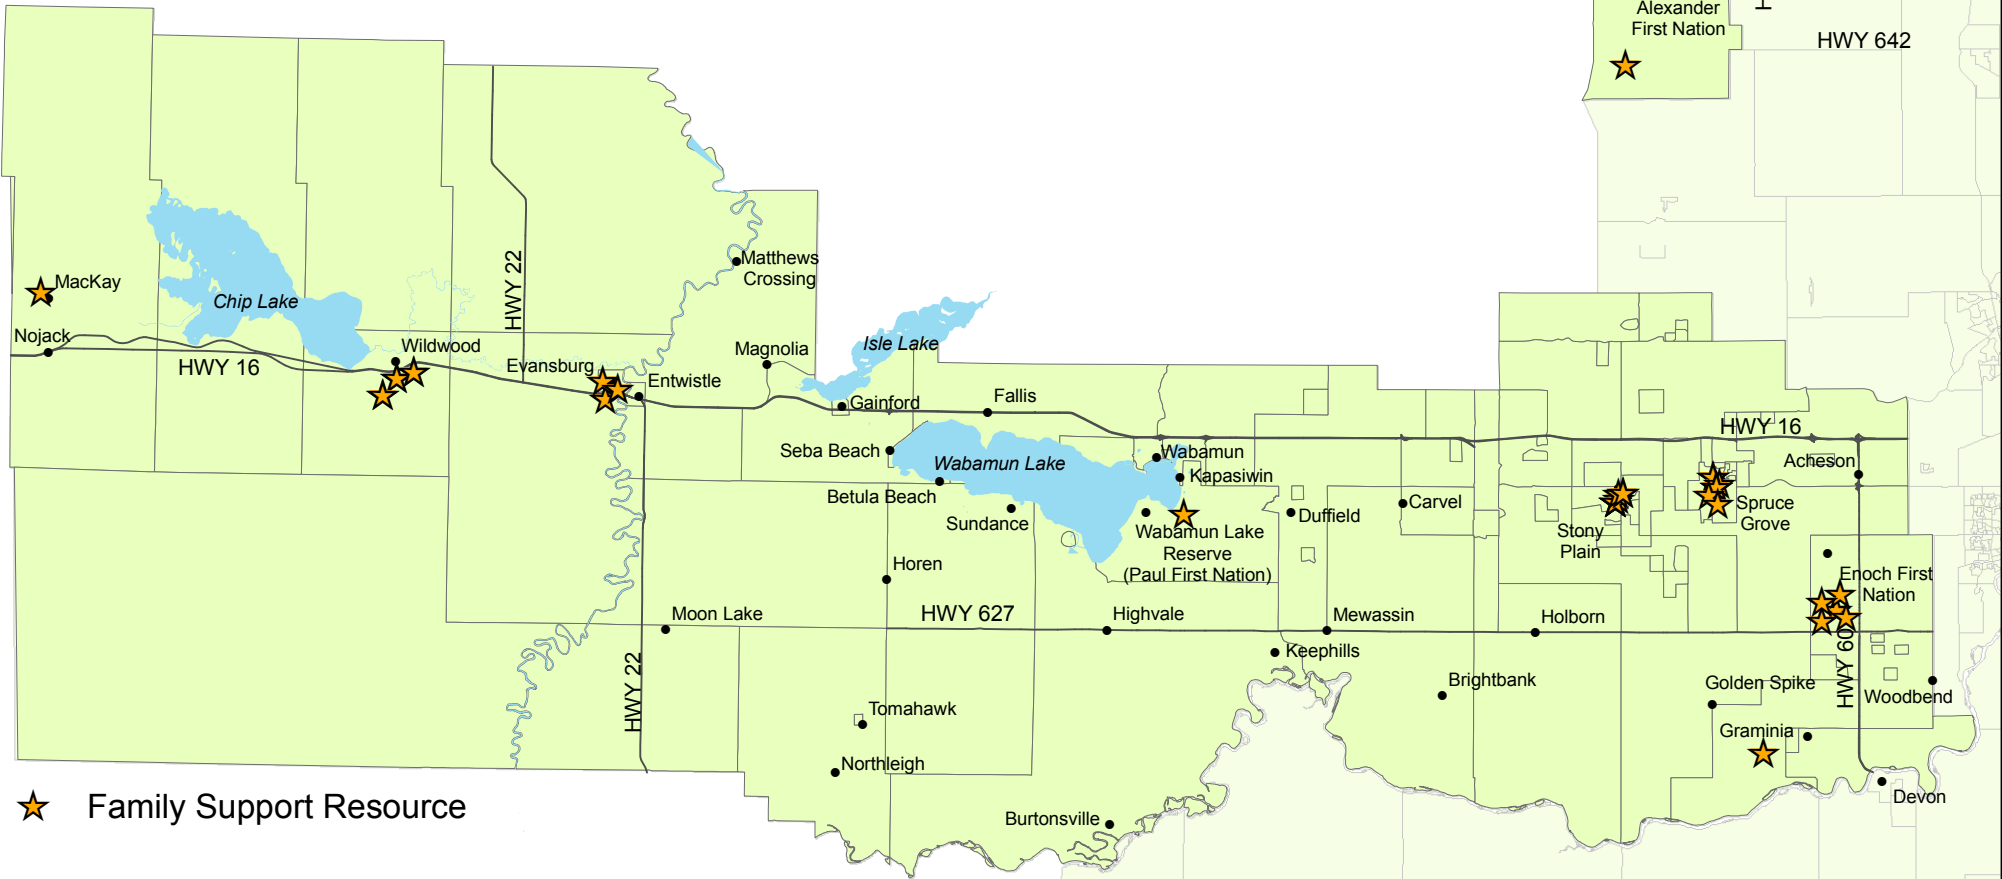

# Parkland County and East Yellowhead County Family Support Resources

★ Family Support Resource

Program Information Source: Parkland  
Community Partnership Committee June 2006

This information was created for a specific purpose  
within Parkland Community Partnership Committee.  
Its use for any other purpose may not be appropriate.

This map was created for the purposes of  
collaborative planning. The information  
presented in the map is accurate to the  
best of our knowledge using the data  
available. We accept no liability for  
the use or misuse of this information.