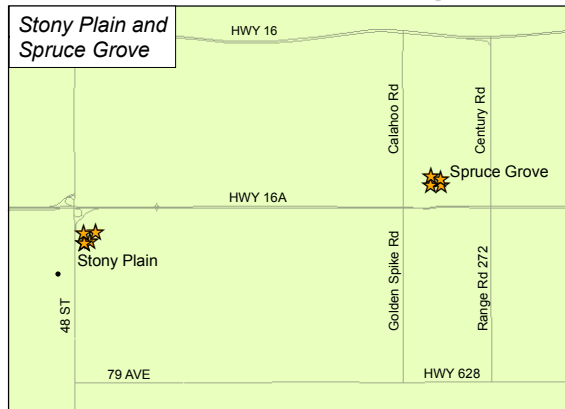

Parkland County and East Yellowhead County Crime Prevention Resources

★ Crime Prevention Resource

Program Information Source: Parkland
Community Partnership Committee June 2006

This information was created for a specific purpose
within Parkland Community Partnership Committee.
Its use for any other purpose may not be appropriate.

This map was created for the purposes of
collaborative planning. The information
presented in the map is accurate to the
best of our knowledge using the data
available. We accept no liability for
the use or misuse of this information.