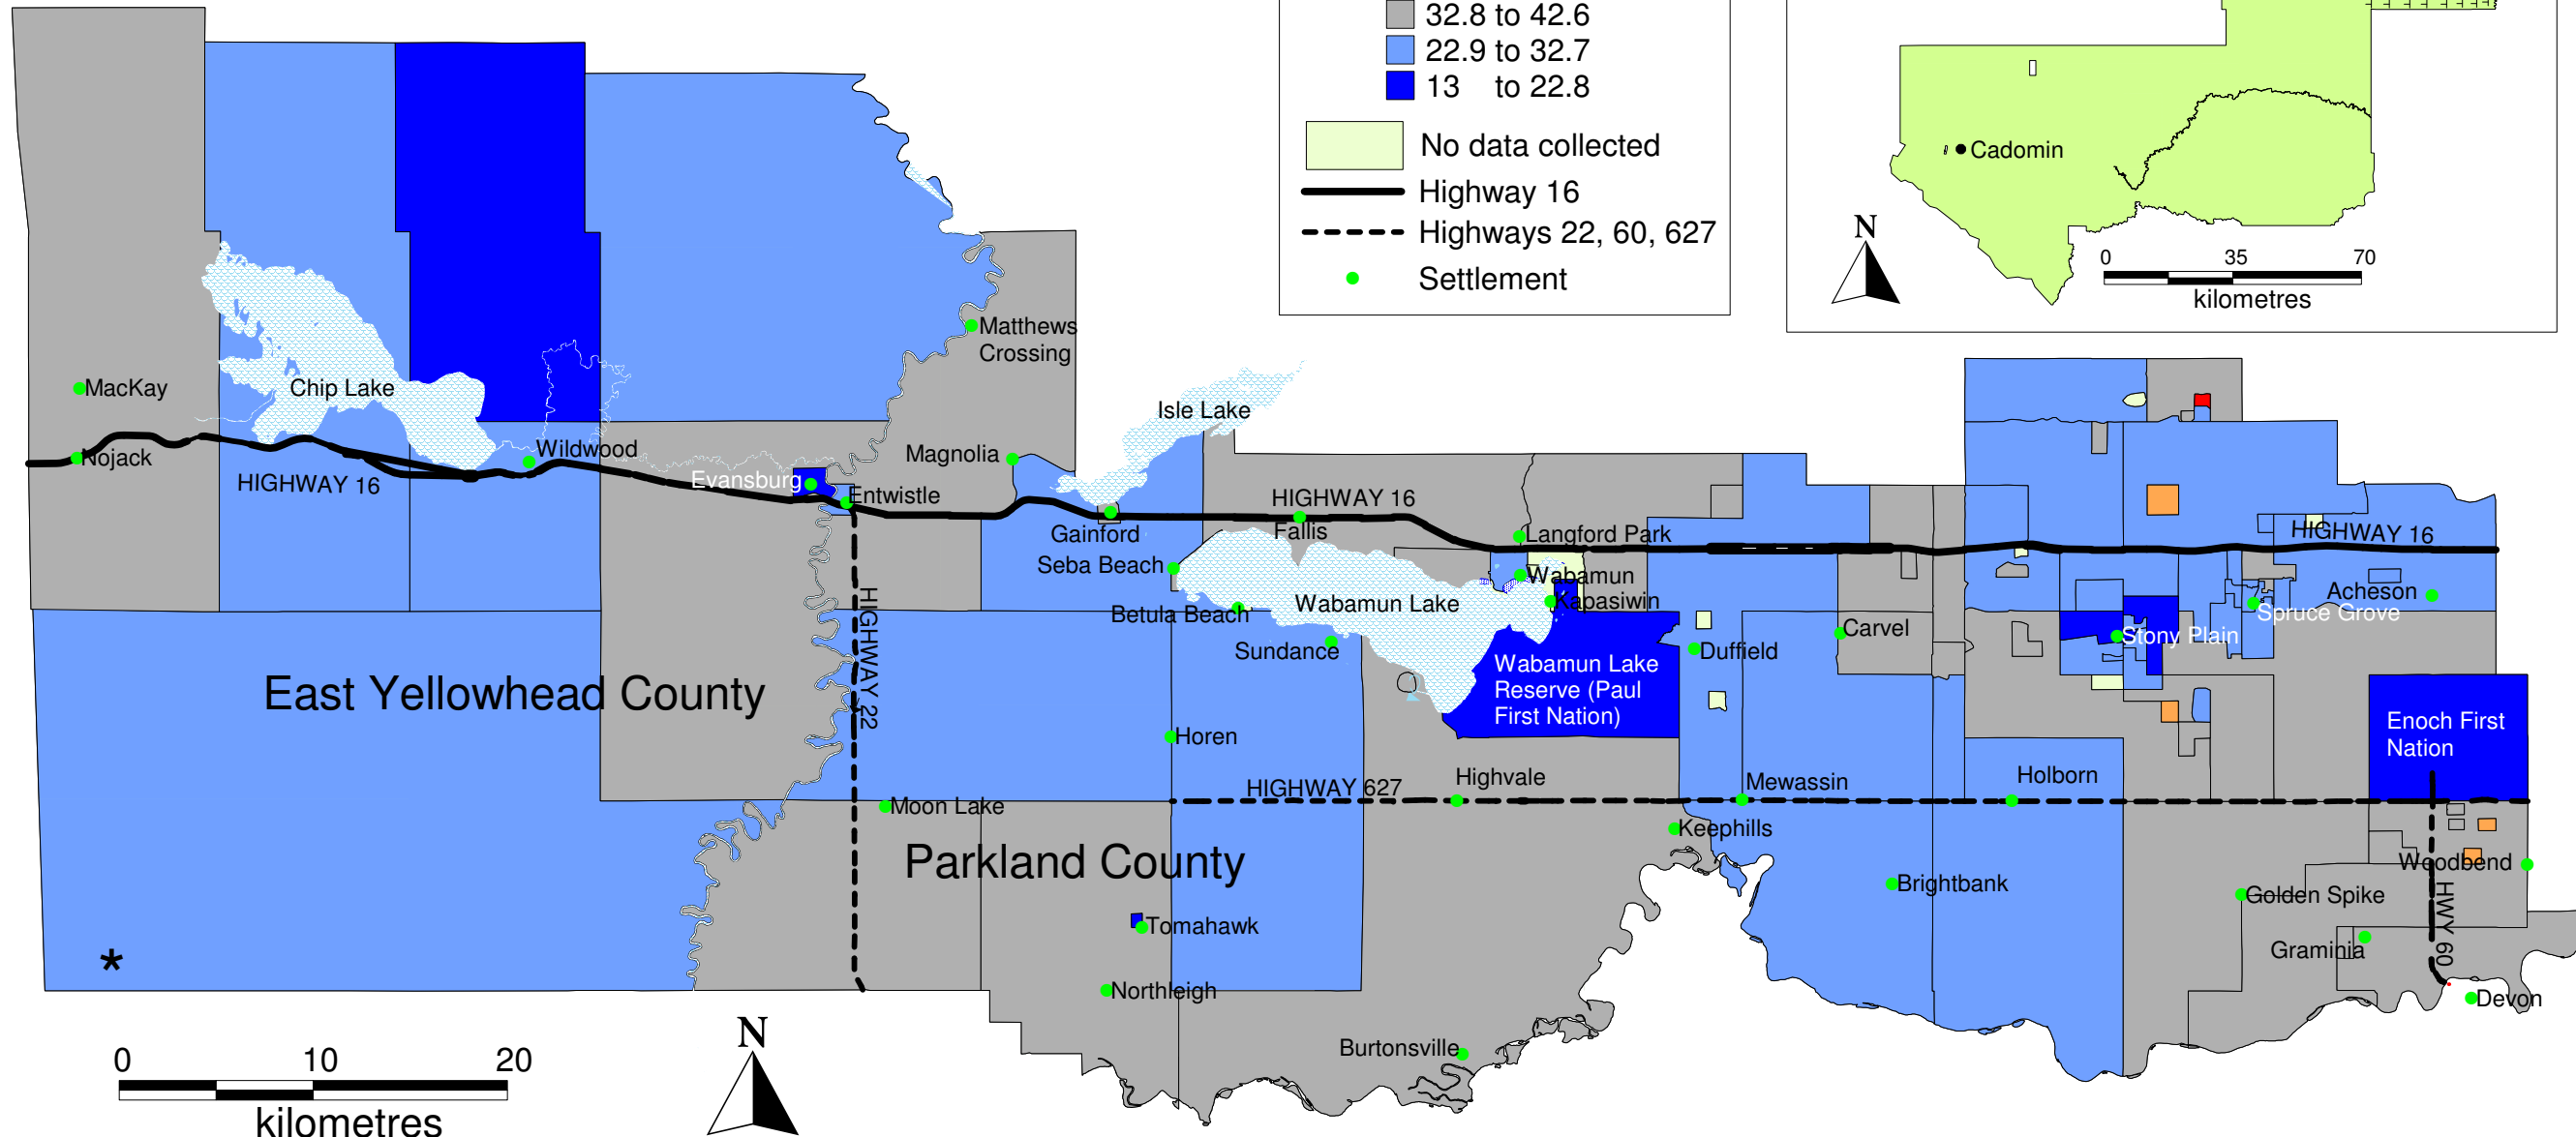

Percentage of the Population in Parkland County and East Yellowhead County Ages 40 to 59 Years Old

* Note: This dissemination area (DA) segment has been edited at the request of the Parkland CPEF Partnership Committee. This DA in East Yellowhead County is part of a larger whole portion that extends west of the mapped area.

Data Source: DMTI Spatial Inc.
Population data is shown by Dissemination Area (DA).
2004 projected census data.

The information presented in this map is accurate to the best of our knowledge using the data available. We accept no liability for the use or misuse of this information.