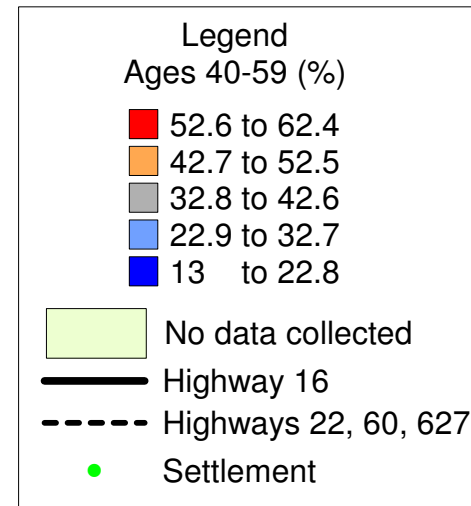

Percentage of the Population in Parkland County and East Yellowhead County Ages 40 to 59 Years Old

* Note: This dissemination area (DA) segment has been edited at the request of the Parkland CPEF Partnership Committee. This DA in East Yellowhead County is part of a larger whole portion that extends west of the mapped area.

Data Source: DMTI Spatial Inc.
Population data is shown by Dissemination Area (DA).
2004 projected census data.

The information presented in this map is accurate to the best of our knowledge using the data available. We accept no liability for the use or misuse of this information.