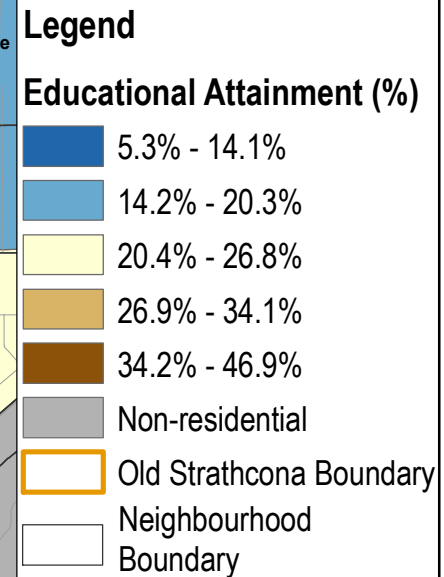

Percent of Population Ages 15 and Over Who Have Not Earned a Diploma, Degree or Certificate in Old Strathcona