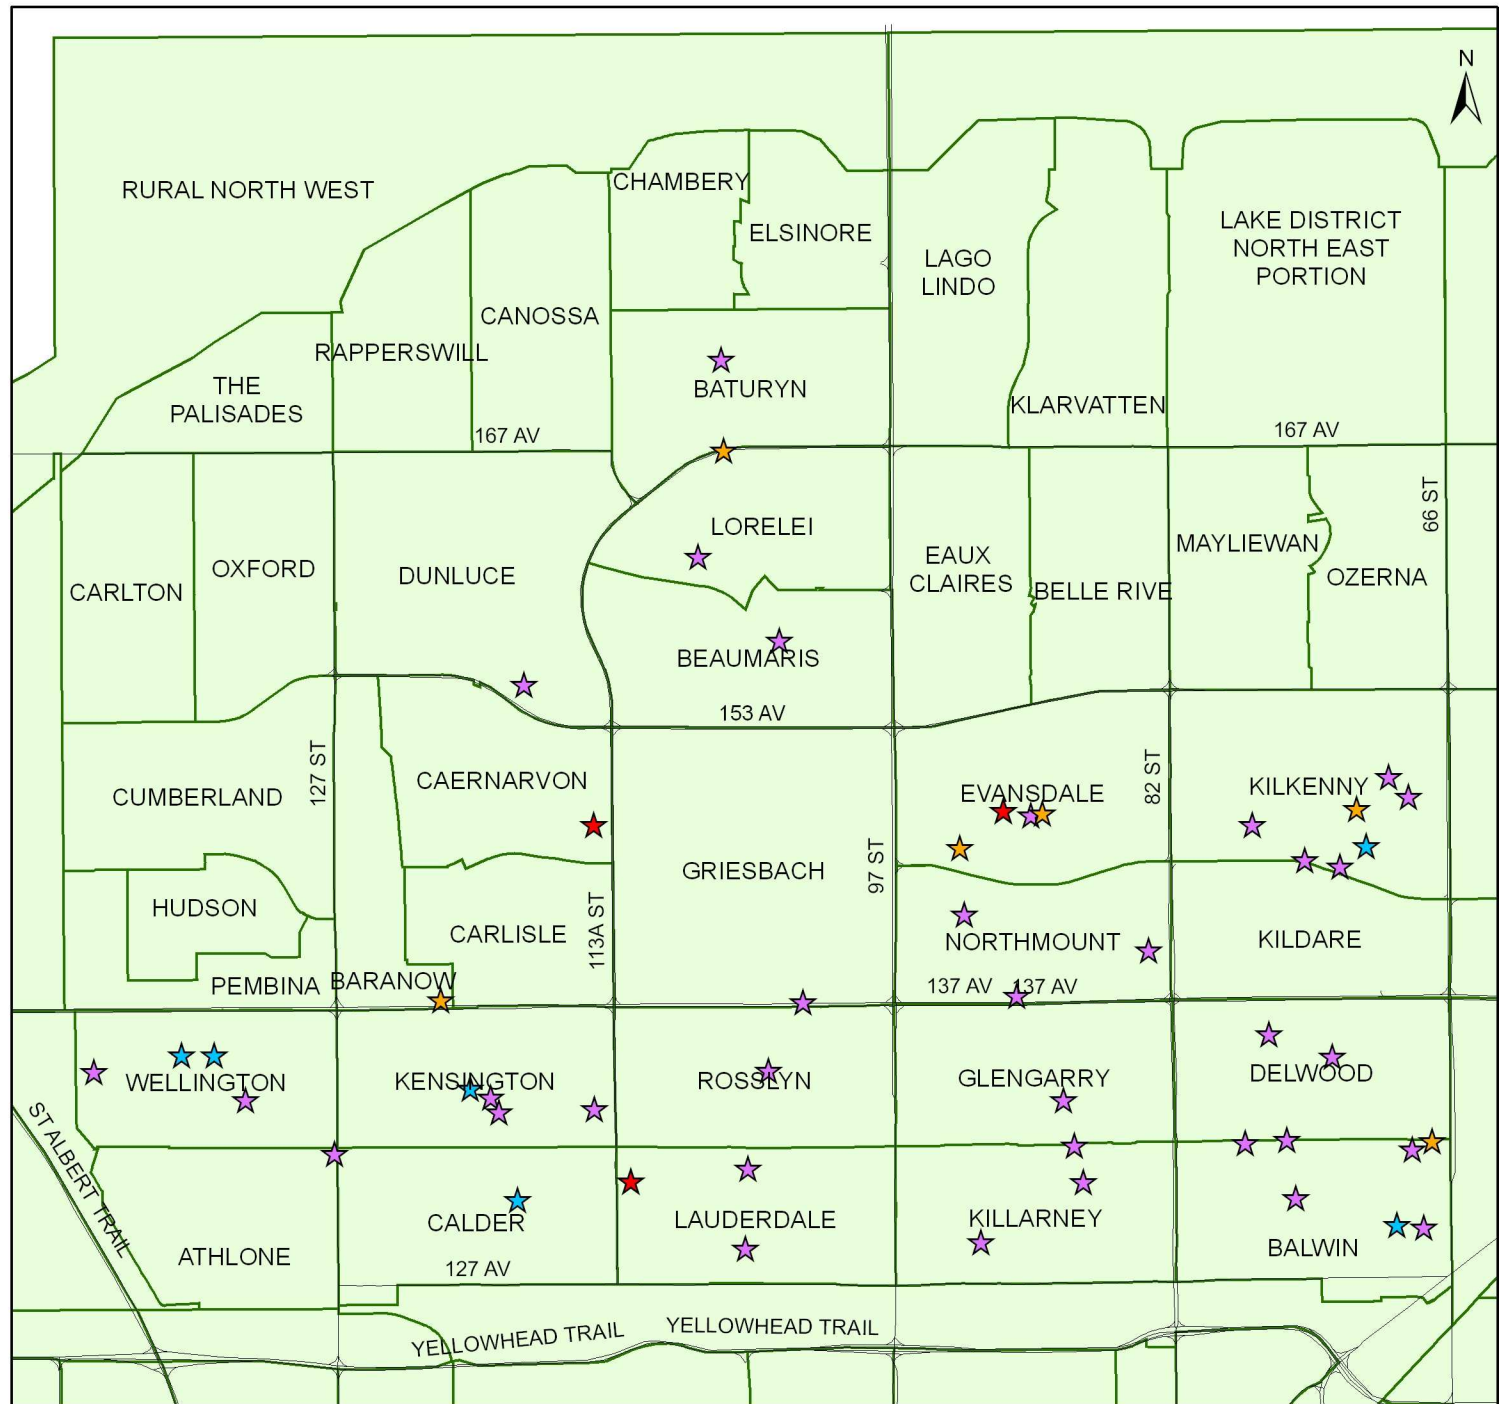

# North Central Edmonton and Selected Support Services

## Resources / Supports

- ★ Immigrant / Refugee
- ★ New Mothers & Parents
- ★ Early Childhood
- ★ Daycares & Preschools

Resource Information Source:  
North Central Resource Directory

This information was created for a specific purpose within the North Central Community Mapping Committee. Its use for any other purpose may not be appropriate.

This map was created for the purposes of collaborative planning. The information presented in the map is accurate to the best of our knowledge using the data available. We accept no liability for the use or misuse of this information.