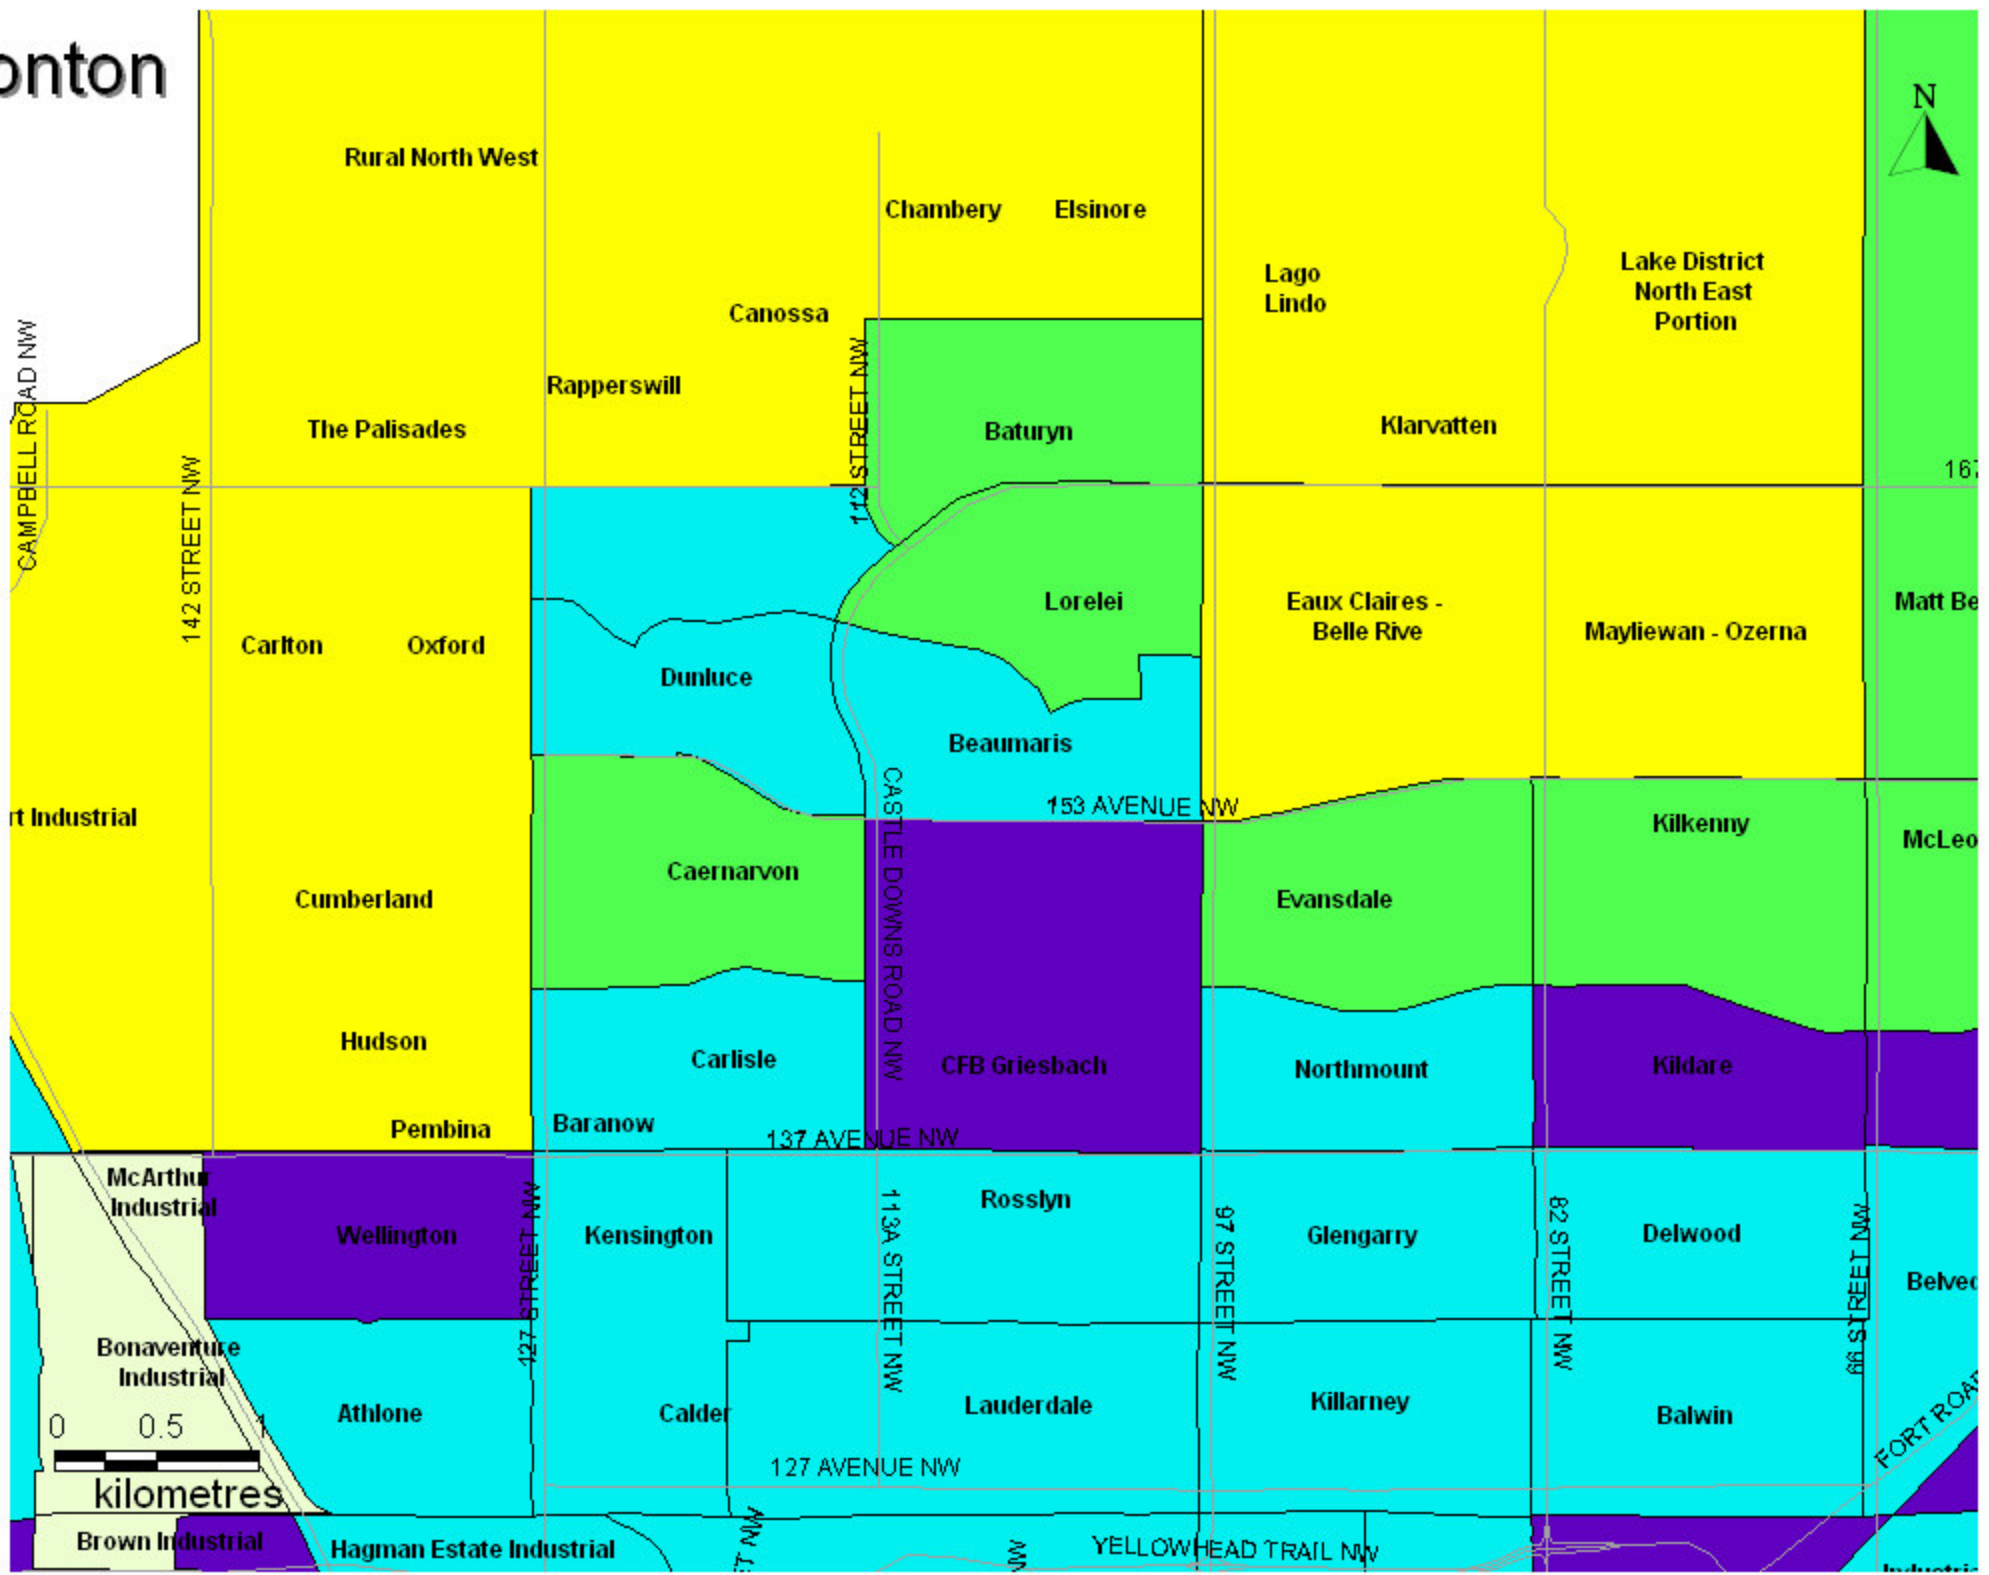

# North Central Edmonton 2004 Population of 15-19 year olds

Data Source: DMTI Spatial Inc.  
 Population is shown by Census Tract (CT). Categories created from city wide data.  
 Projected 2004 census data.

The information presented in this map is accurate to the best of our knowledge using the data available. We accept no liability for the use or misuse of this information.