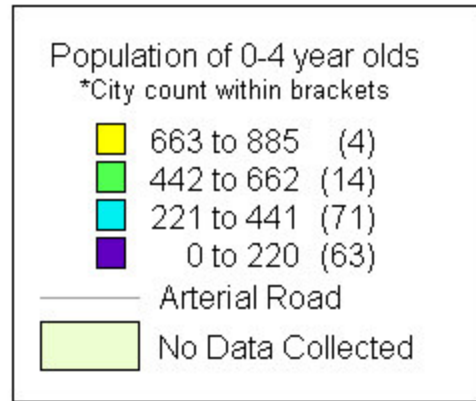

North Central Edmonton 2004 Population of 0-4 year olds

Data Source: DMTI Spatial Inc.
 Population is shown by Census Tract (CT). Categories created from city wide data.
 Projected 2004 census data.