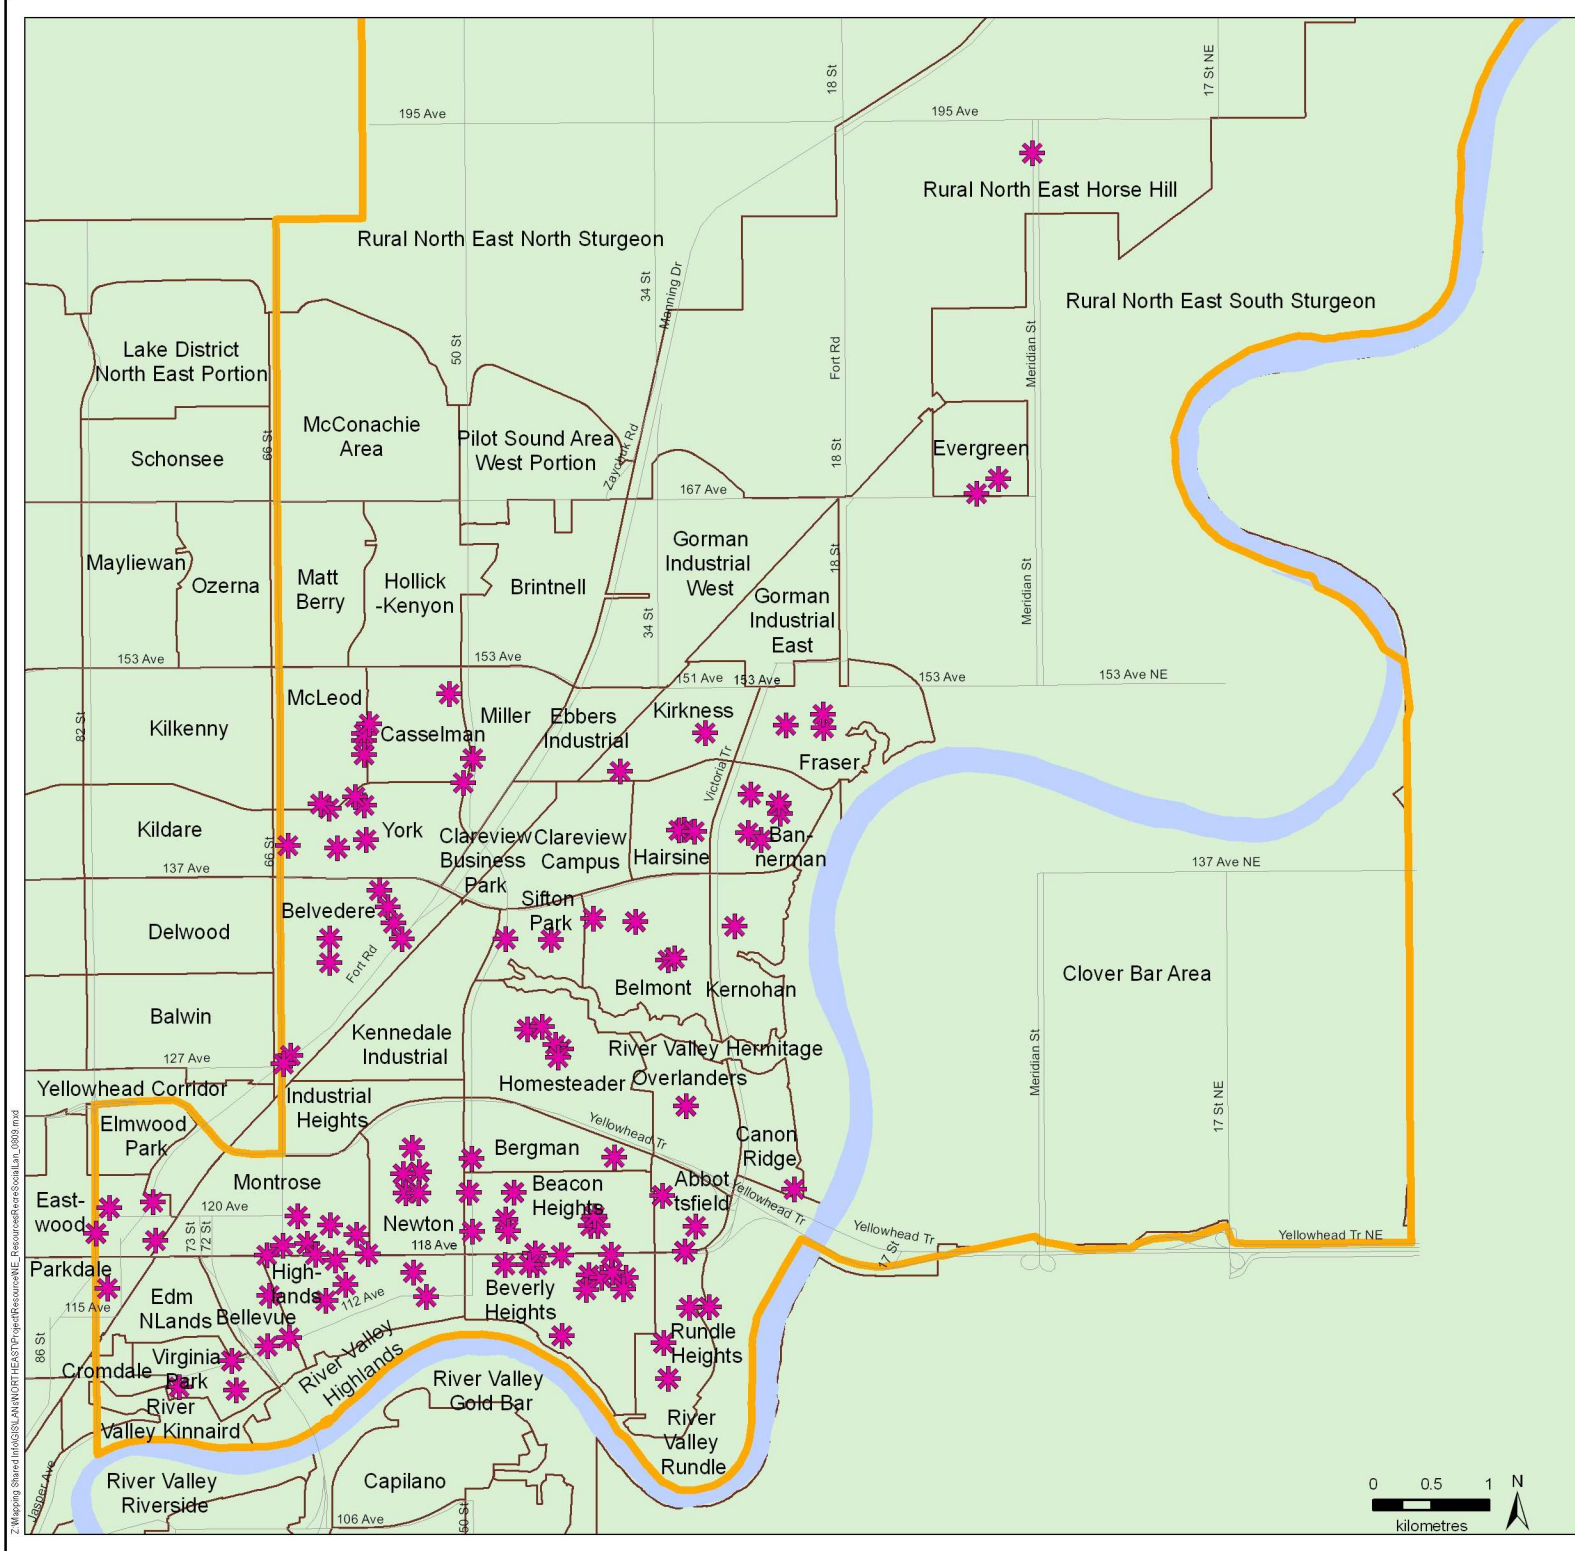

Recreational and Social Resources in North East Edmonton

Legend

-  Recreational and Social Resource
-  NEMAT Boundary
-  Neighbourhood Boundary

Data Sources: Northeast Edmonton Resource Directory, June 2006.
Recreational and Social Resource:
 Programs, services, or activities which focus on social or recreational needs - either formally or informally (includes community leagues).

This map was created for the purposes of collaborative planning. The information presented in the map is accurate to the best of our knowledge using the data available. We accept no liability for the use or misuse of this information.
M.A.P.S. Alberta Capital Region 08/2009

Z:\Mapping\Shared\InfoGIS\AUR\NORTH\NE\ProjectResources\NE_Resource\InfoGIS\Map\Map_08081.mxd