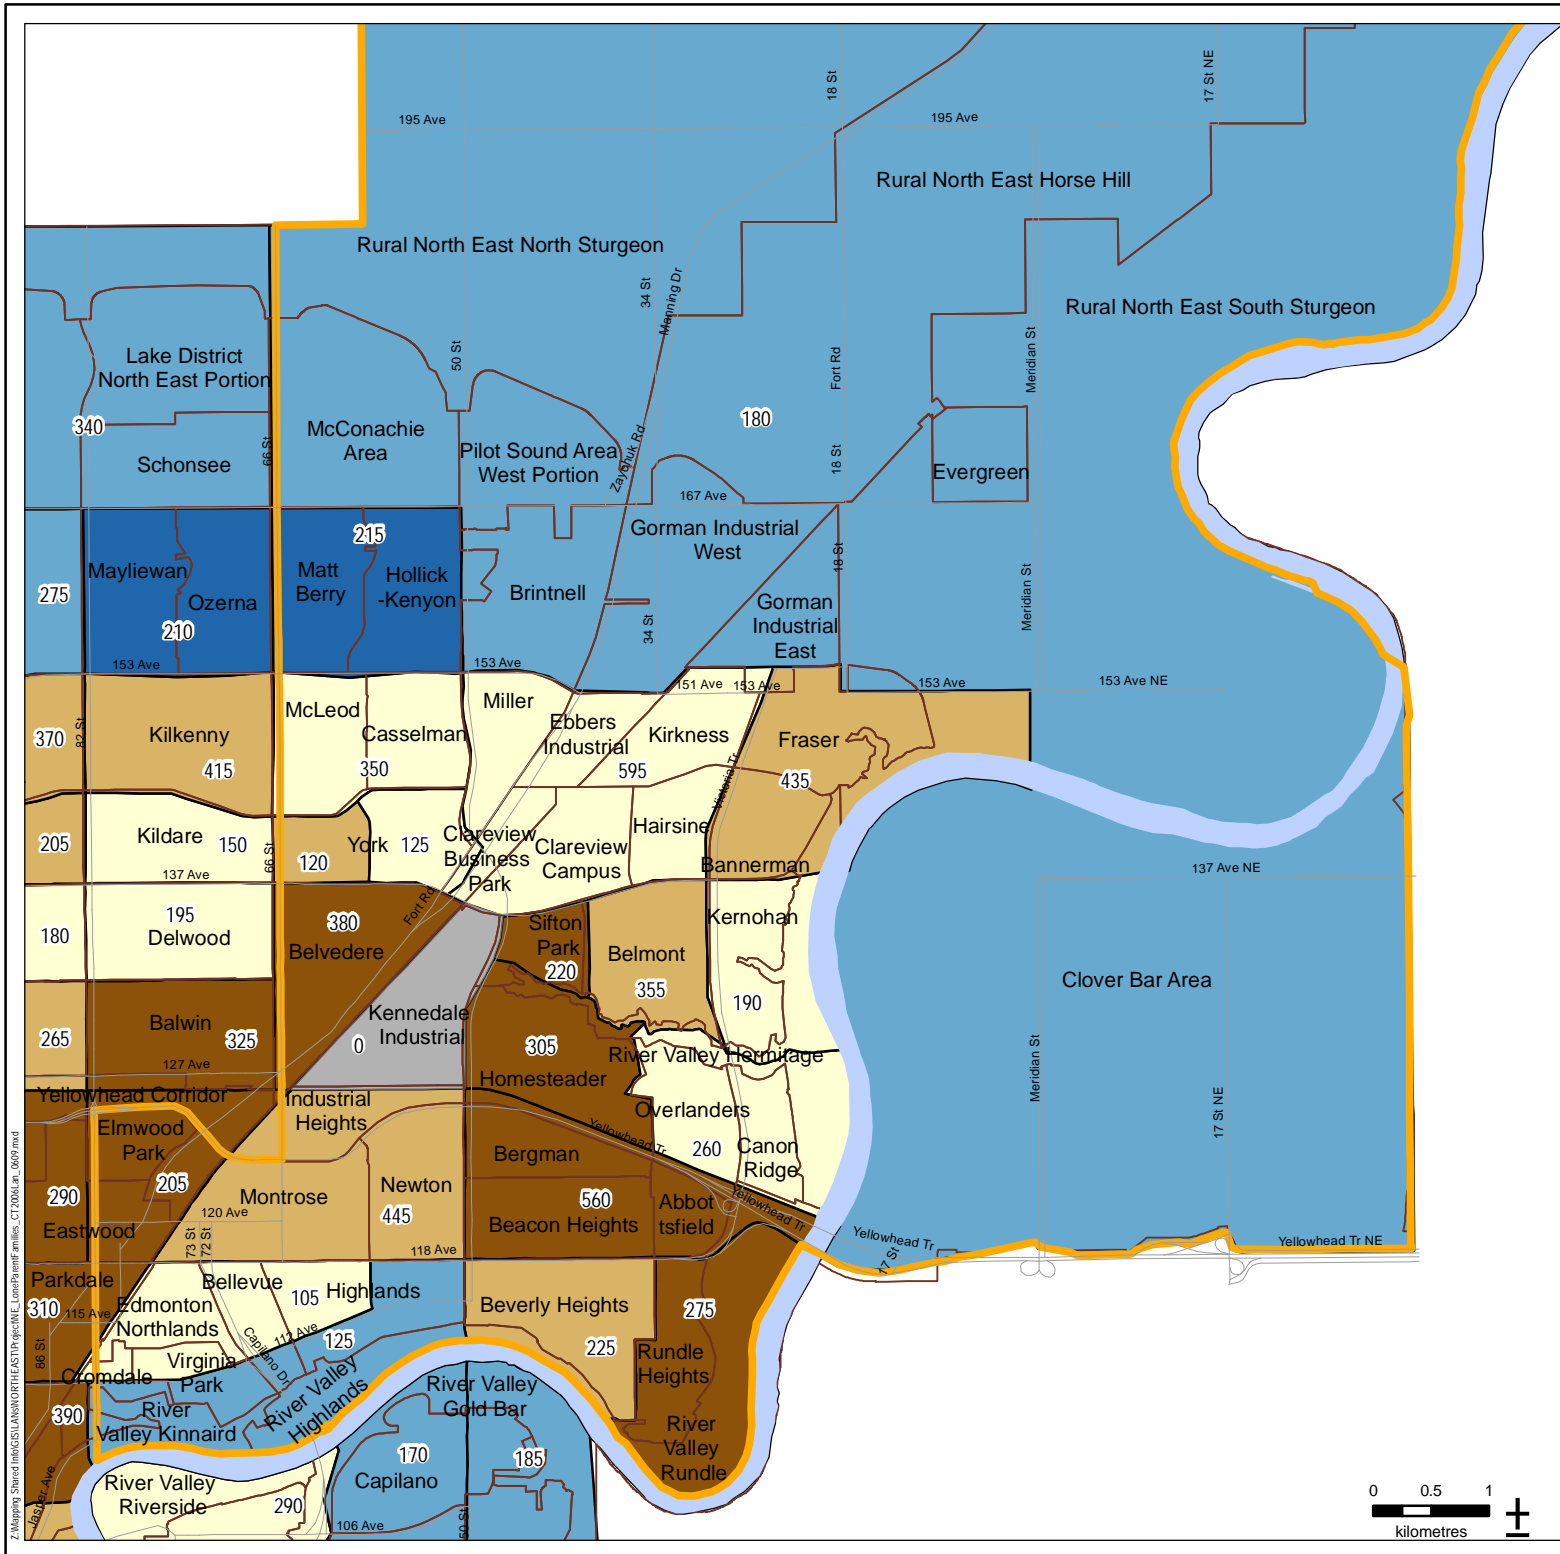

Non-residential

NEMAT Boundary

Neighbourhood Boundary

Edmonton Mean: 19.3%

The numbers on the map refer to the total population of Lone Parents within the corresponding Census Tract.

Data Sources: Demographic data provided by Statistics Canada, 2006 Census data; Spatial data provided by DMTI Spatial, 2007.

This map was created for the purposes of collaborative planning. The information presented in the map is accurate to the best of our knowledge using the data available. We accept no liability for the use or misuse of this information.
M.A.P.S. Alberta Capital Region 06/2009