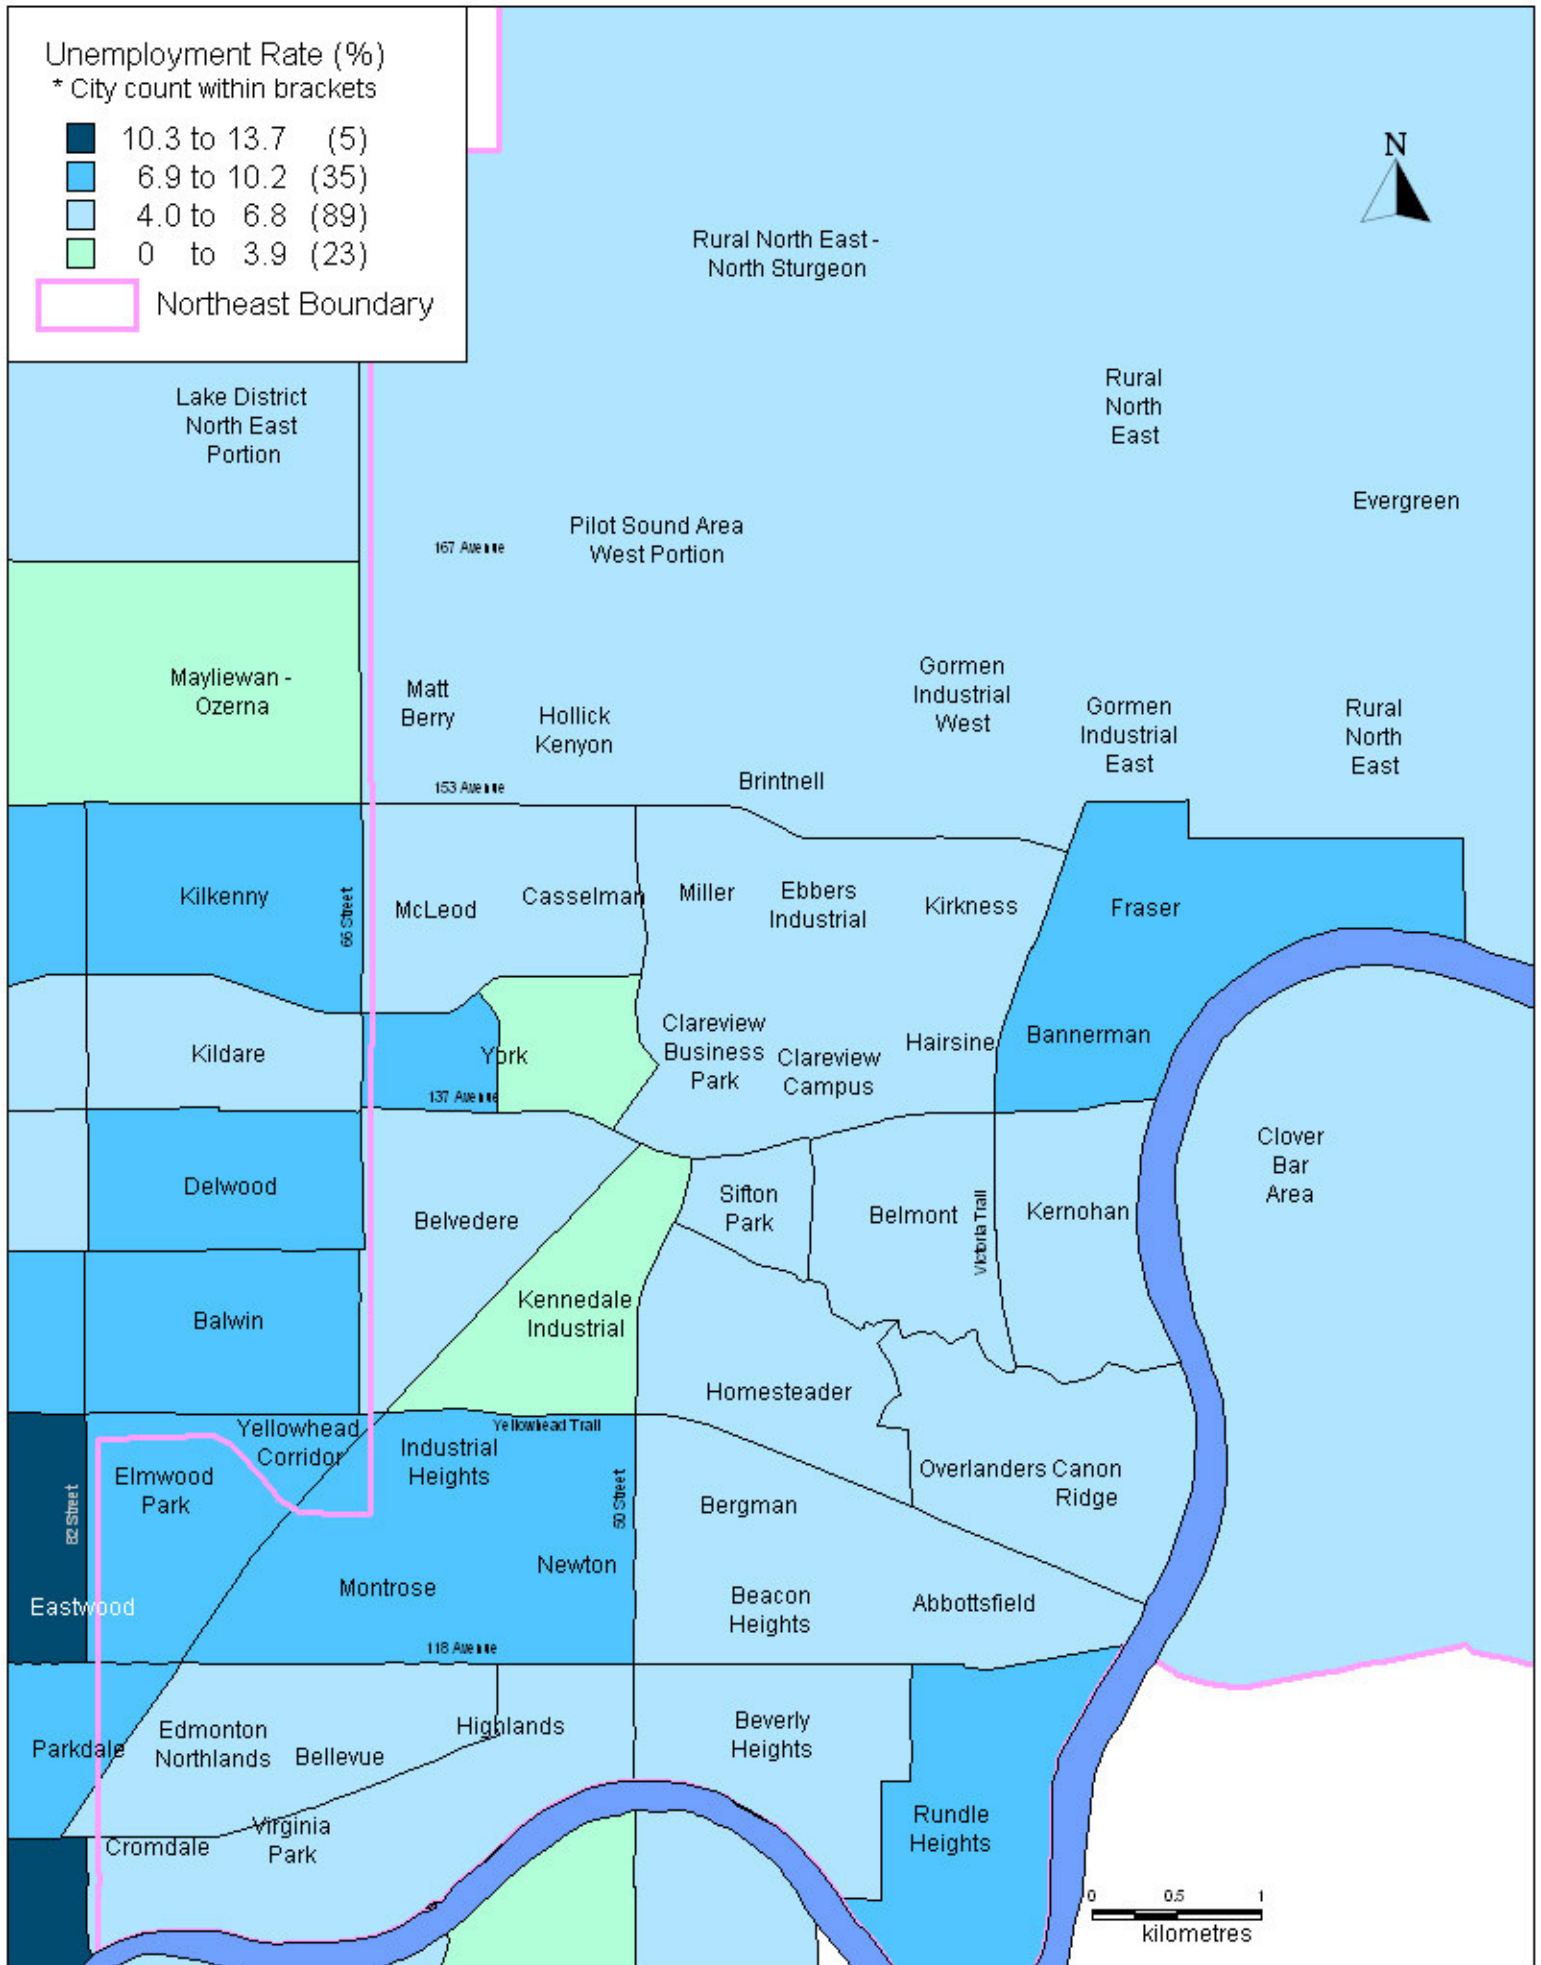

# Northeast Unemployment Rate

This information was created solely for a specific purpose within the Northeast Mapping and Action Team. Its use by anyone or for any other purpose may not be appropriate. It is entirely the responsibility of any other user to determine its suitability and any errors or omissions before using it themselves and/or for any other purpose. The Northeast boundary has been defined by the Northeast Mapping and Action Team.

Data Source: DMTI Spatial Inc.  
Unemployment rate is shown by Census Tract (CT). 2004 Projected Census Data. Unemployment rate "refers to the unemployed expressed as a percentage of the labour force in the week prior to Census Day."- 2001 Census Dictionary

2005 Unemployment Rate Averages  
Canada: 6.8%  
Alberta (Lowest Provincial): 3.9%  
Newfoundland (Highest Provincial): 15.2%

The information presented in this map is accurate to the best of our knowledge using the data available. We accept no liability for the use or misuse of this information.