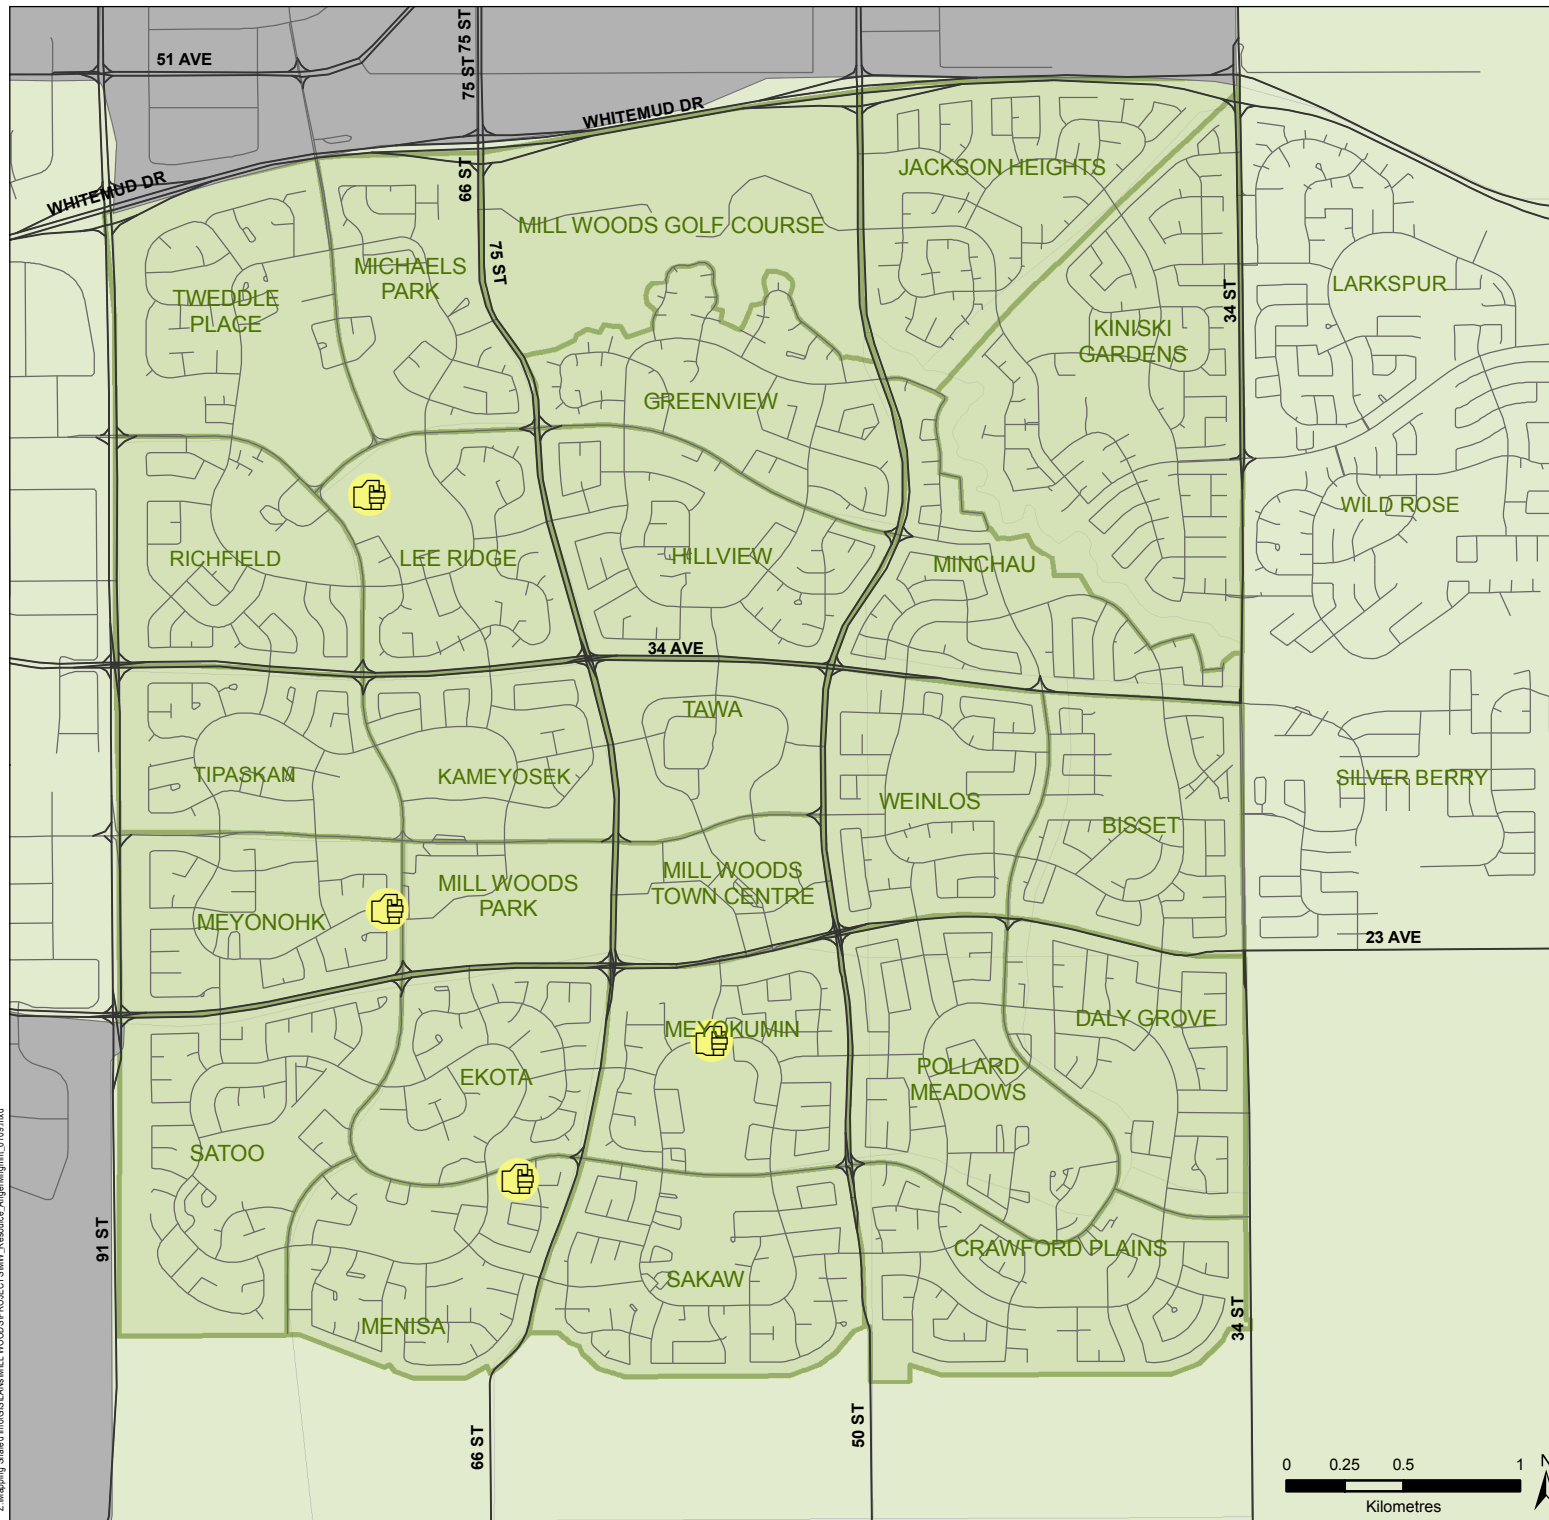

## Legend

-  Anger Management
-  Mill Woods
-  Non-residential

Data Source: Mill Woods Resource Directory Of Community Services, Programs & Agencies (Oct 2008).

This map was created for the purposes of collaborative planning. The information presented in the map is accurate to the best of our knowledge using the data available. We accept no liability for the use or misuse of this information.  
M.A.P.S. Alberta Capital Region 01/2009