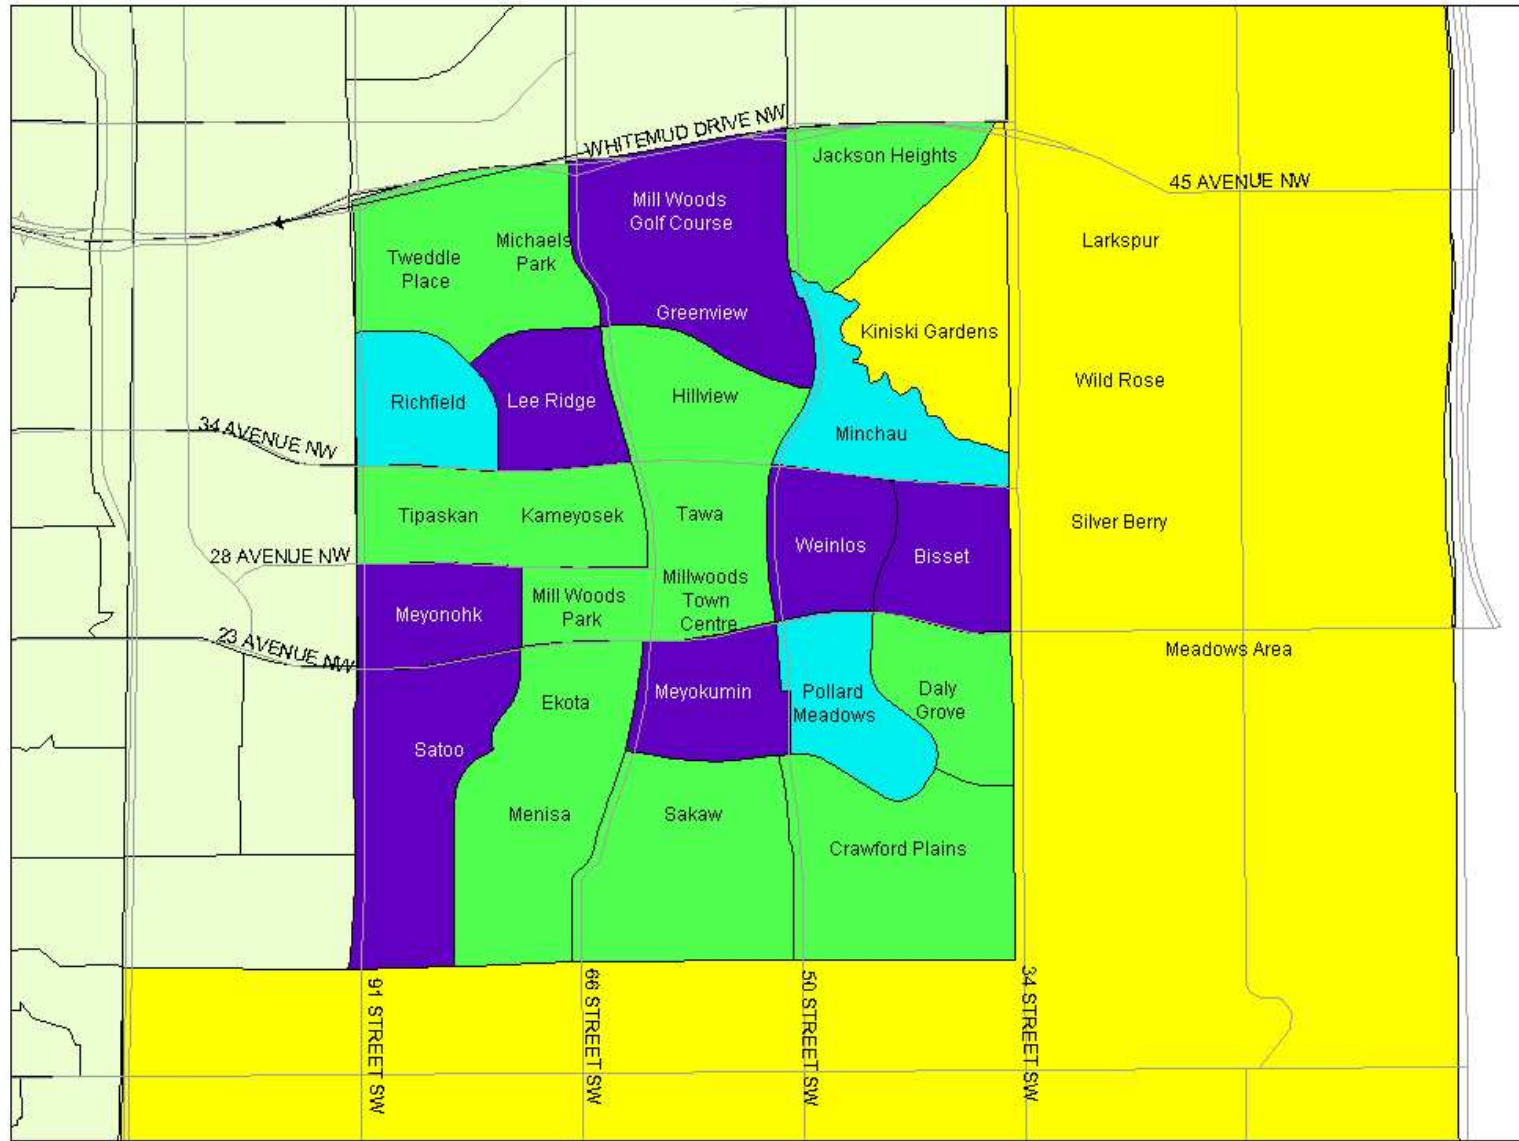

# Mill Woods and The Meadows Population 5-9 years old

Data Source: DMTI Spatial Inc.  
 Population data is shown by Census Tract (CT).  
 Projected 2004 census data.

The information presented in this map is accurate to the best of our knowledge using the data available. We accept no liability for the use or misuse of this information.