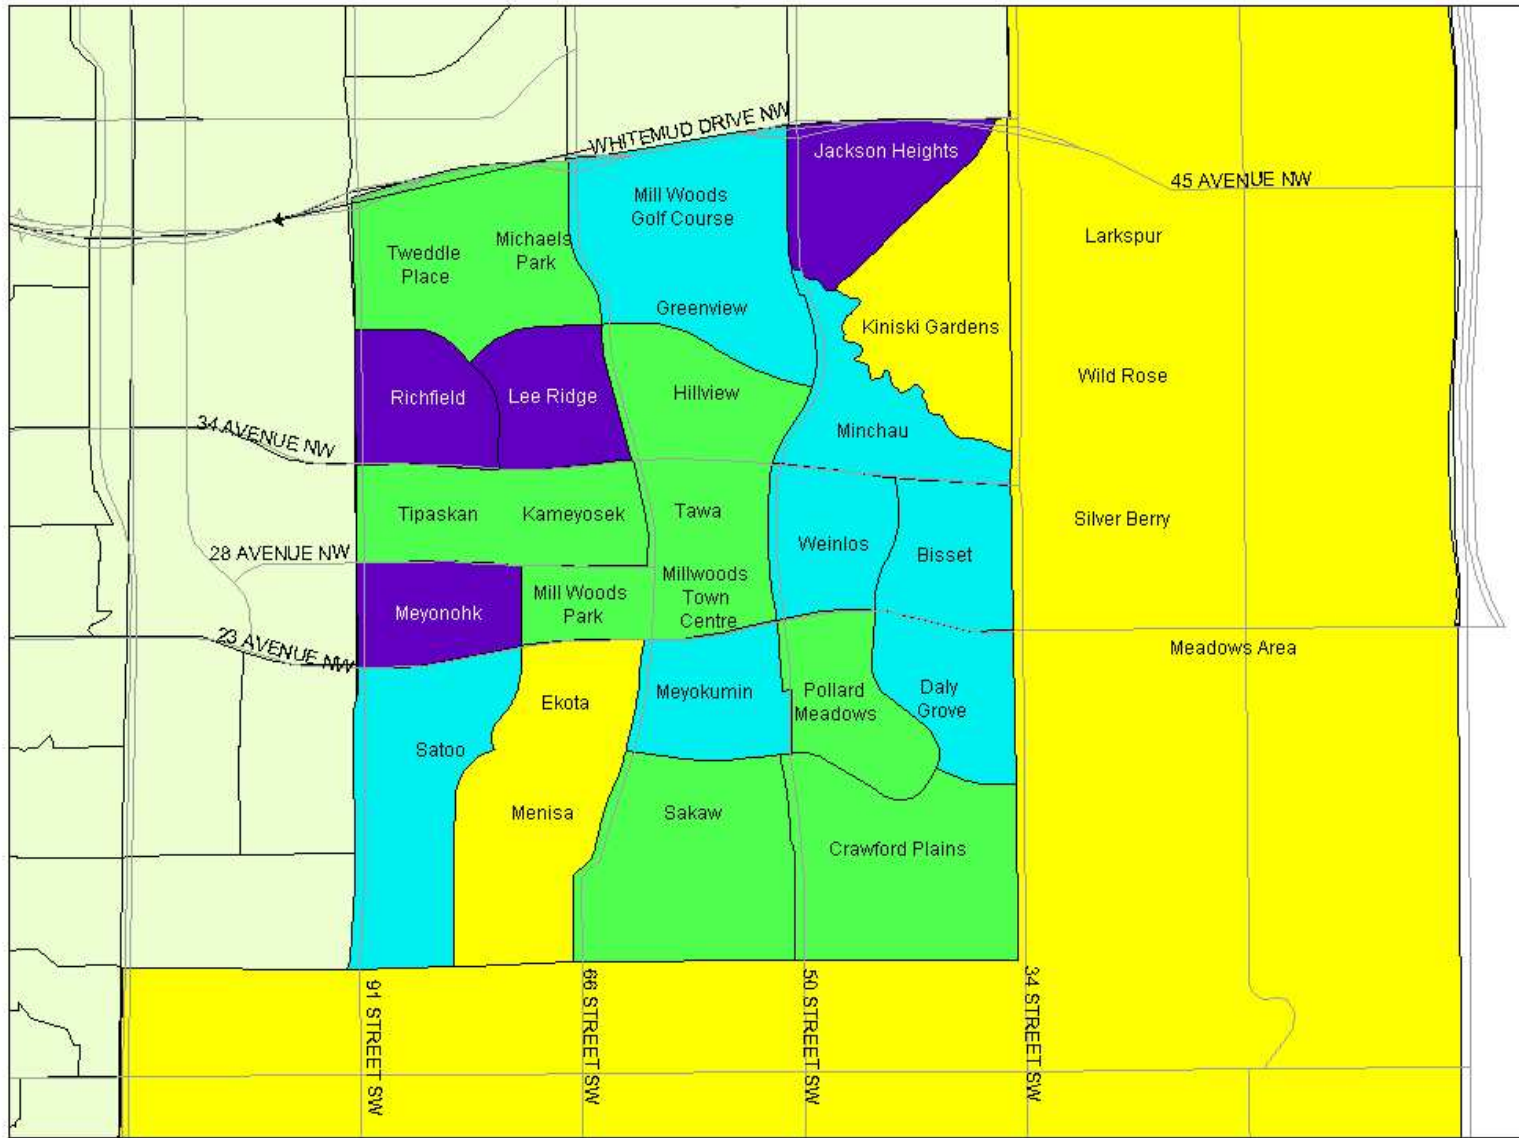

Mill Woods and The Meadows Population 15-19 years old

Data Source: DMTI Spatial Inc.
Population data is shown by Census Tract (CT).
Projected 2004 census data.

The information presented in this map is accurate to the best of our knowledge using the data available. We accept no liability for the use or misuse of this information.