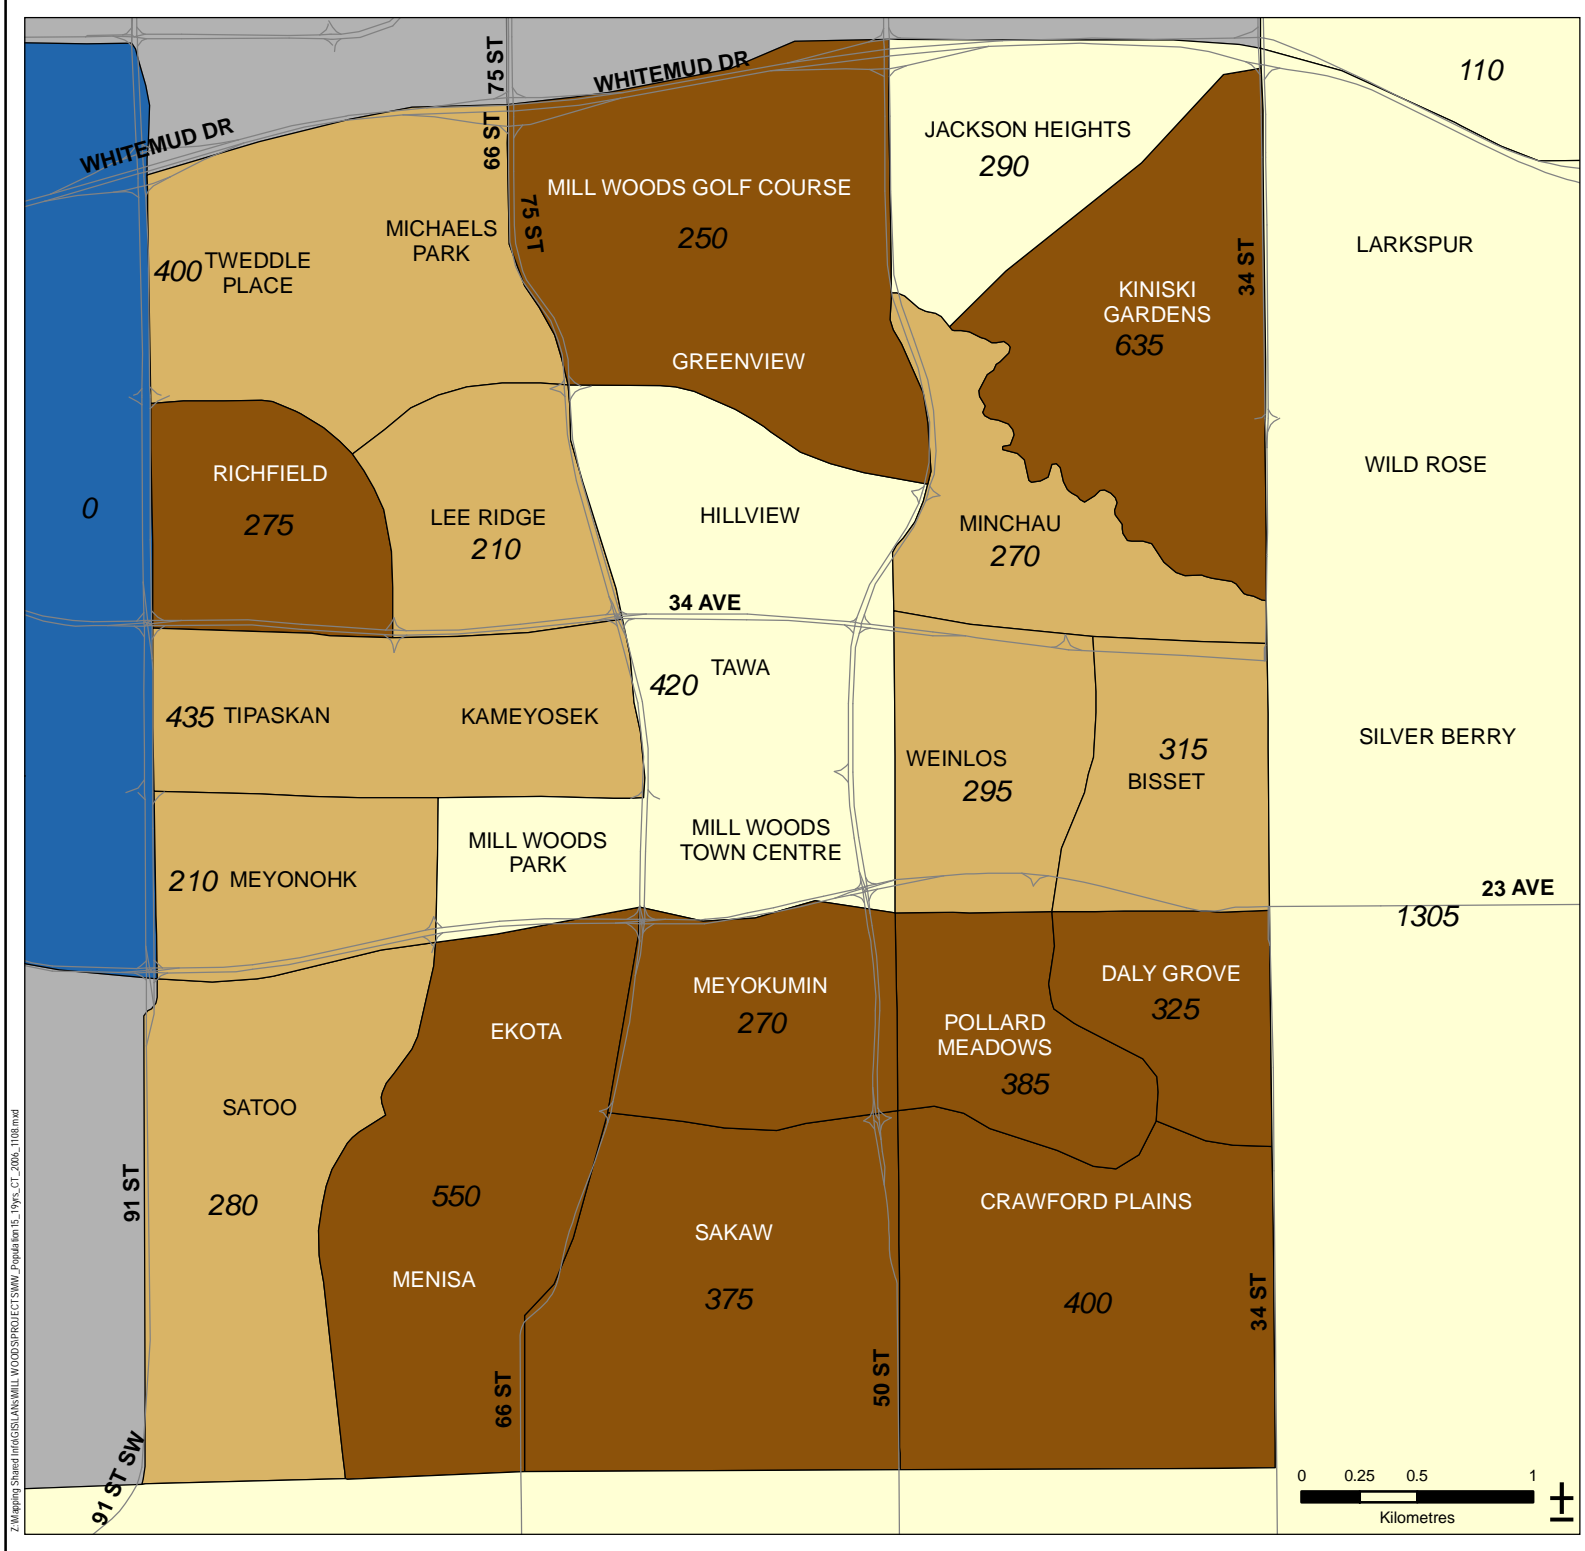

Percent of Population 15 - 19 Years

Legend

- 0.0% - 3.7%
  - 3.8% - 5.8%
  - 5.9% - 7.0%
  - 7.1% - 8.2%
  - 8.3% - 10.5%
  - Non-residential
2. Edmonton Mean: 6.7%

The numbers on the map refer to the total population of 15-19 yr olds within the corresponding Census Tract.

Data Sources: Demographic data provided by Statistics Canada, 2006 Census data; Spatial data provided by DMTI Spatial, 2007.

This map was created for the purposes of collaborative planning. The information presented in the map is accurate to the best of our knowledge using the data available. We accept no liability for the use or misuse of this information.
M.A.P.S. Alberta Capital Region 11/2008