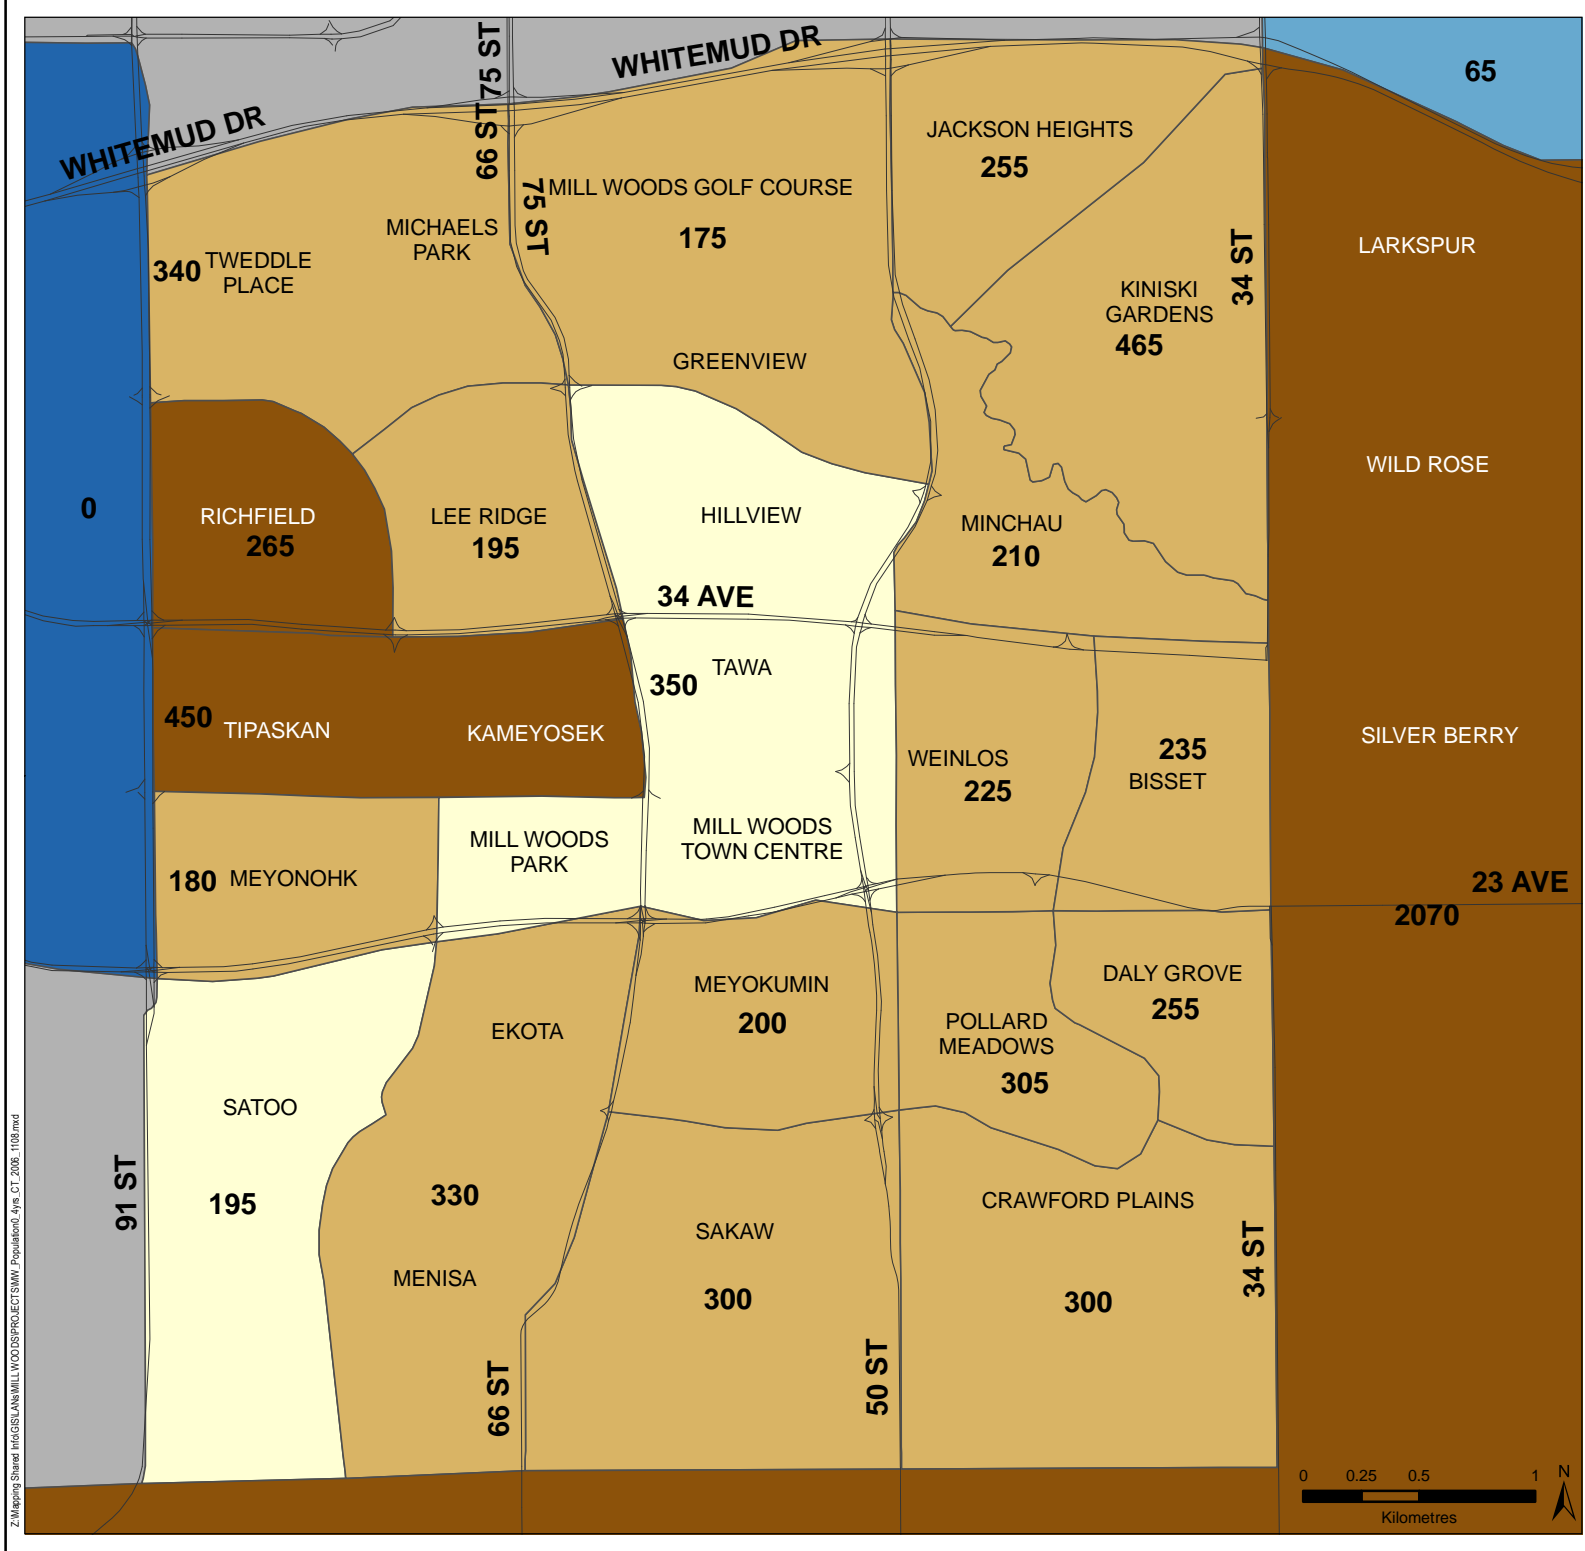

Percent of Population 0 - 4 Years

Legend

- 0.0% - 2.2%
 - 2.3% - 4.5%
 - 4.6% - 5.7%
 - 5.8% - 7.3%
 - 7.4% - 10.7%
 - Non-residential
- Edmonton Mean: 5.2%

The numbers on the map refer to the total population of 0-4 yr olds within the corresponding Census Tract.

Data Sources: Demographic data provided by Statistics Canada, 2006 Census data; Spatial data provided by DMTI Spatial, 2007.

This map was created for the purposes of collaborative planning. The information presented in the map is accurate to the best of our knowledge using the data available. We accept no liability for the use or misuse of this information.
M.A.P.S. Alberta Capital Region 11/2008