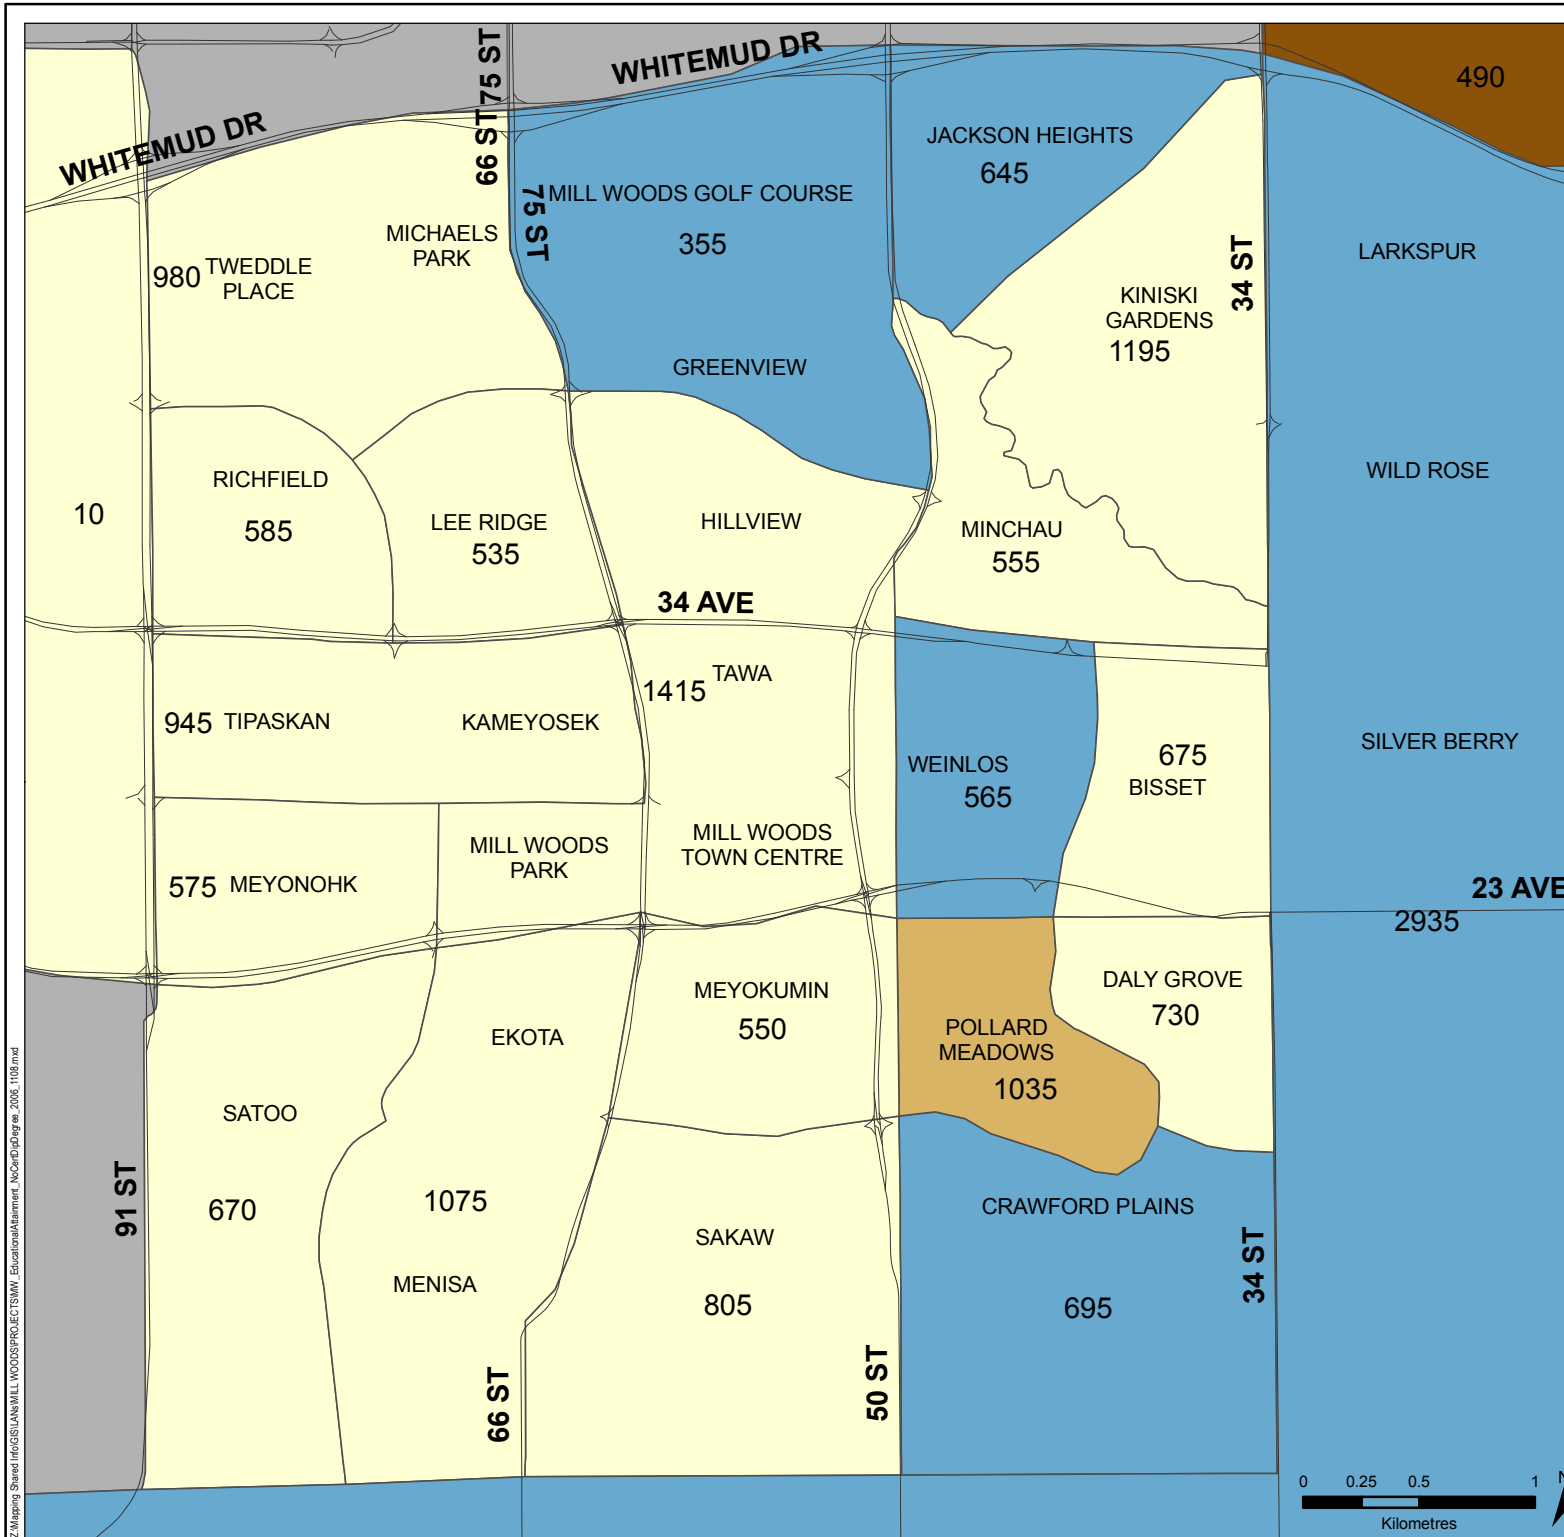

# Proportion of Individuals 15 yrs and Over Without a Certificate, Diploma or Degree

## Legend

- 5.3% - 14.1%
- 14.2% - 20.3%
- 20.4% - 26.8%
- 26.9% - 34.1%
- 34.2% - 46.9%
- Non-residential

Edmonton Mean: 22.8%

The numbers on the map refer to the population of individuals 15 yrs and over without a certificate, diploma or degree within the corresponding Census Tract.

Data Sources: Demographic data provided by Statistics Canada, 2006 Census data; Spatial data provided by DMTI Spatial, 2007.

This map was created for the purposes of collaborative planning. The information presented in the map is accurate to the best of our knowledge using the data available. We accept no liability for the use or misuse of this information.  
M.A.P.S. Alberta Capital Region 11/2008