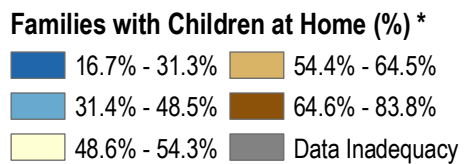

Regional Average: 48.5%

* Percentage is calculated using both married and common law couples with children at home.

Data Sources: Demographic data provided by Statistics Canada, 2006 Census data; Spatial data provided by DMTI Spatial, 2007.

M.A.P.S. Alberta Capital Region 11/2009