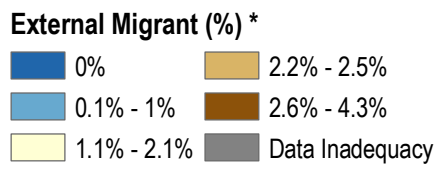

Regional Average: 0.2%

* External Migrants are movers who lived outside of Canada one year prior to census day (May 16, 2006).

Data Sources: Demographic data provided by Statistics Canada, 2006 Census data; Spatial data provided by DMTI Spatial, 2007.

M.A.P.S. Alberta Capital Region 11/2009