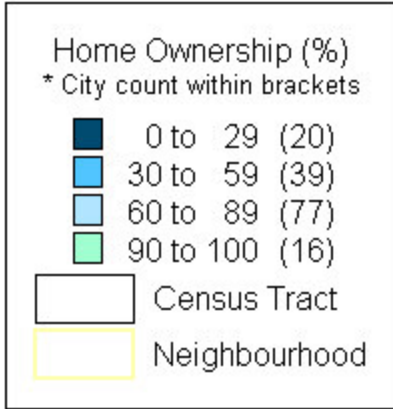

City Centre Edmonton Percentage of Home Ownership

Data Source: DMTI Spatial Inc.
Percentage of home ownership is shown by Census Tract (CT). 2004 Projected Census Data. Home Ownership refers to owned private dwellings.