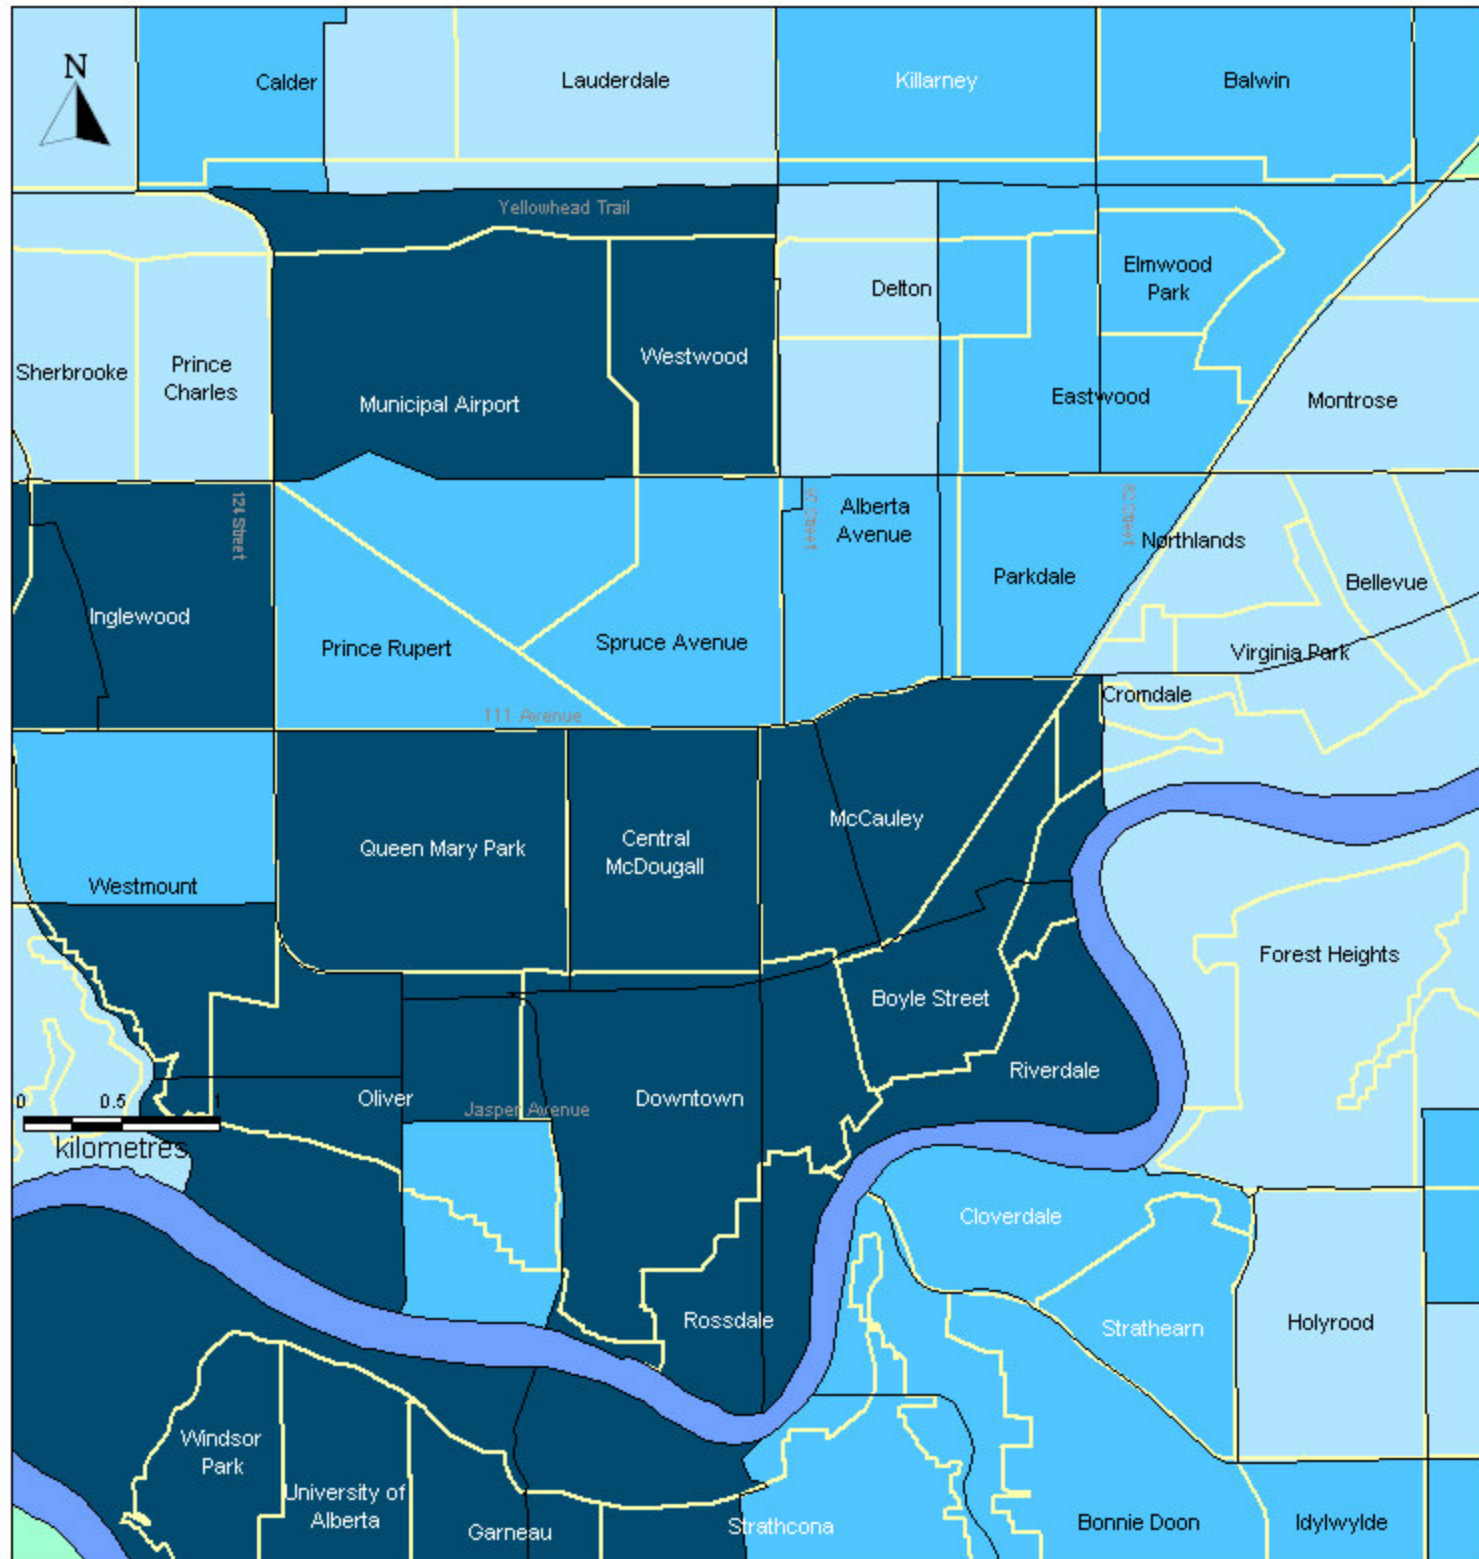

City Centre Edmonton Percentage of Home Ownership

Data Source: DMTI Spatial Inc.
Percentage of home ownership is shown by Census Tract (CT). 2004 Projected Census Data. Home Ownership refers to owned private dwellings.

The information presented in this map is accurate to the best of our knowledge using the data available. We accept no liability for the use or misuse of this information.