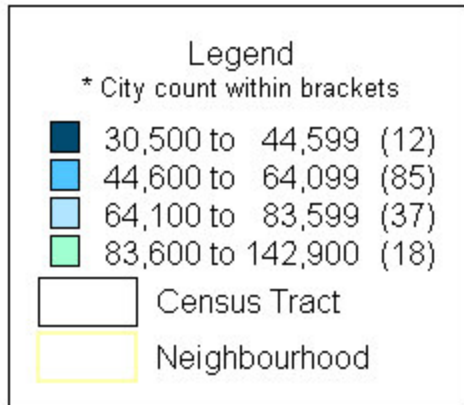

City Centre Edmonton Average Family Income

Data Source: DMTI Spatial Inc. Average Family Income is shown by Census Tract (CT). 2004 Projected Census Data

The information presented in this map is accurate to the best of our knowledge using the data available. We accept no liability for the use or misuse of this information.