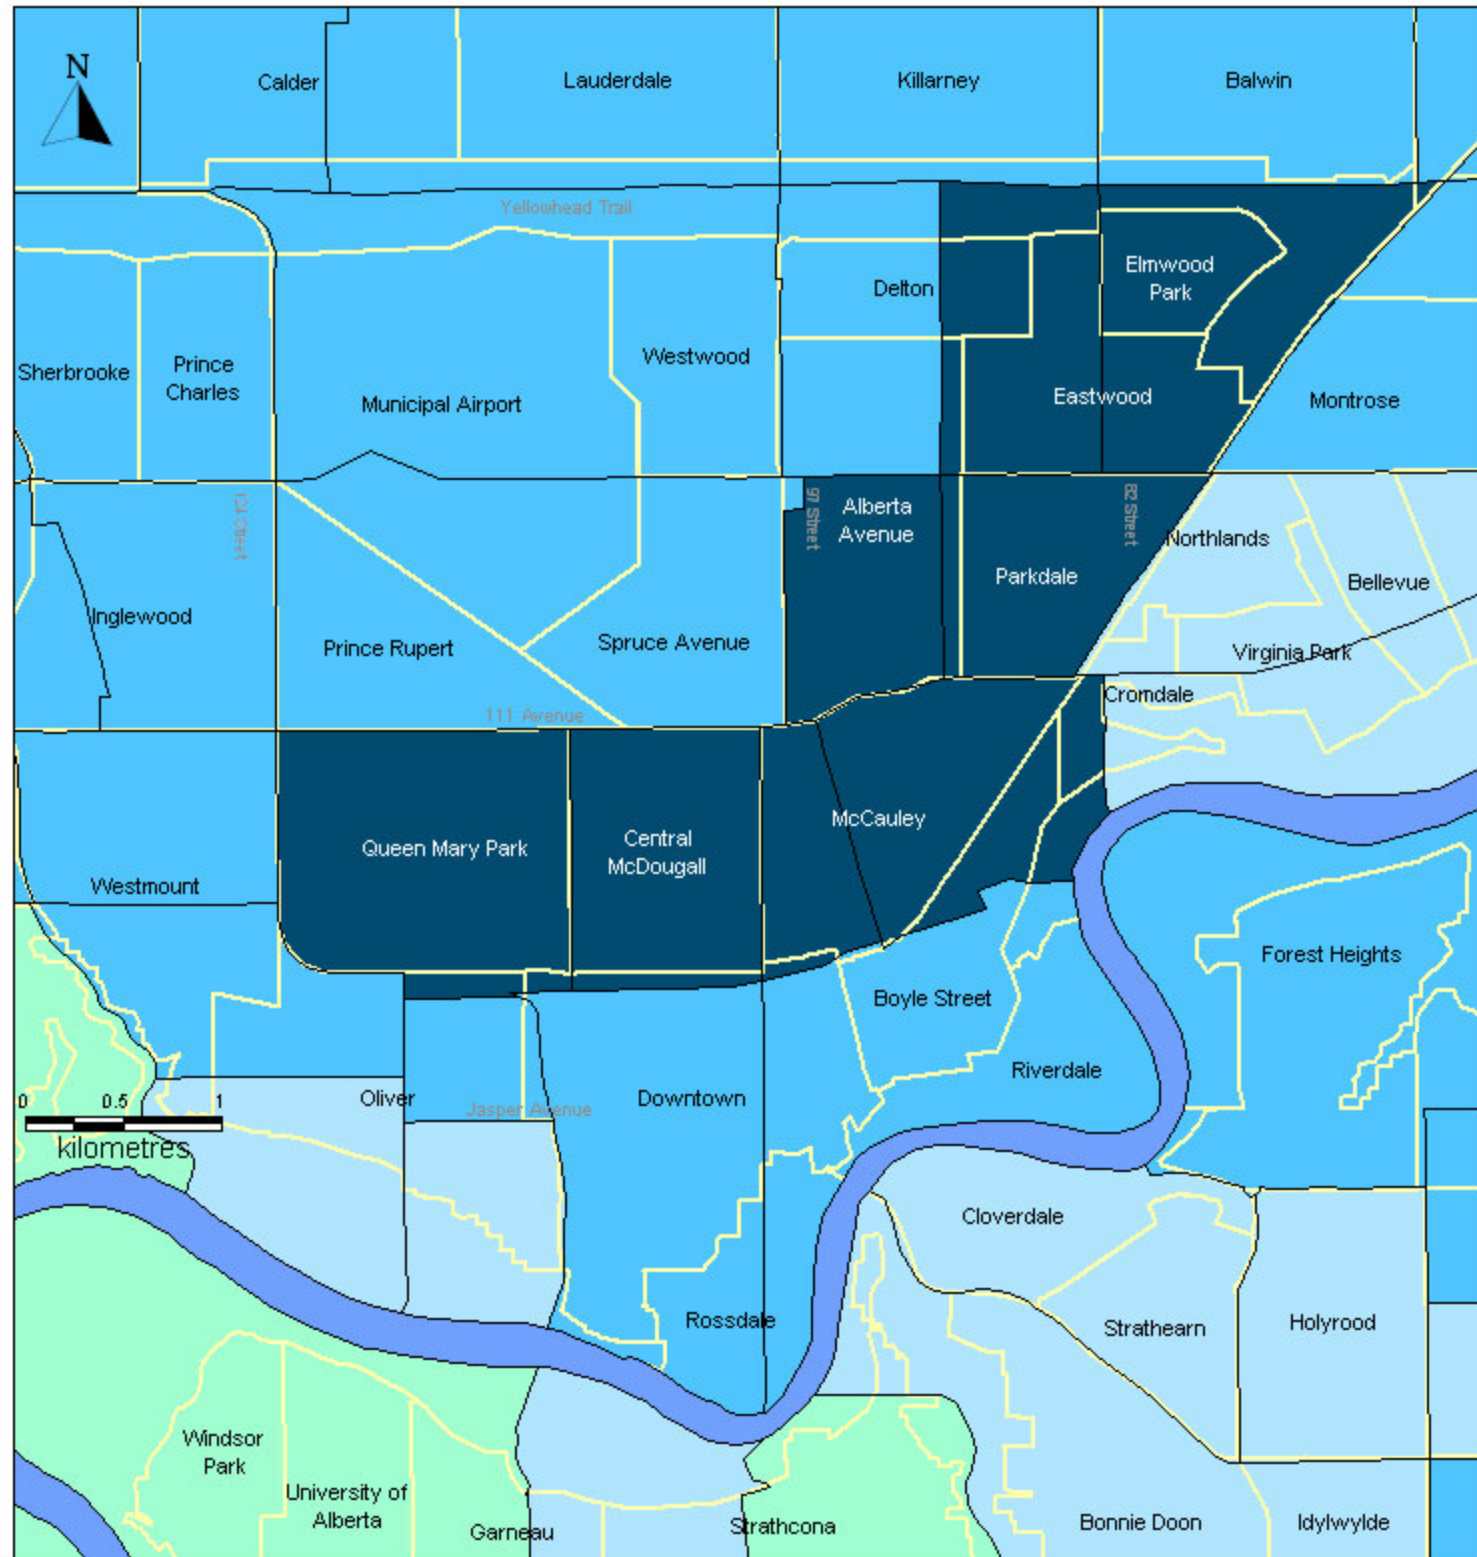

City Centre Edmonton Average Family Income

Data Source: DMTI Spatial Inc. Average Family Income is shown by Census Tract (CT). 2004 Projected Census Data

The information presented in this map is accurate to the best of our knowledge using the data available. We accept no liability for the use or misuse of this information.

M.A.P.S. Edmonton & Area 07/2006