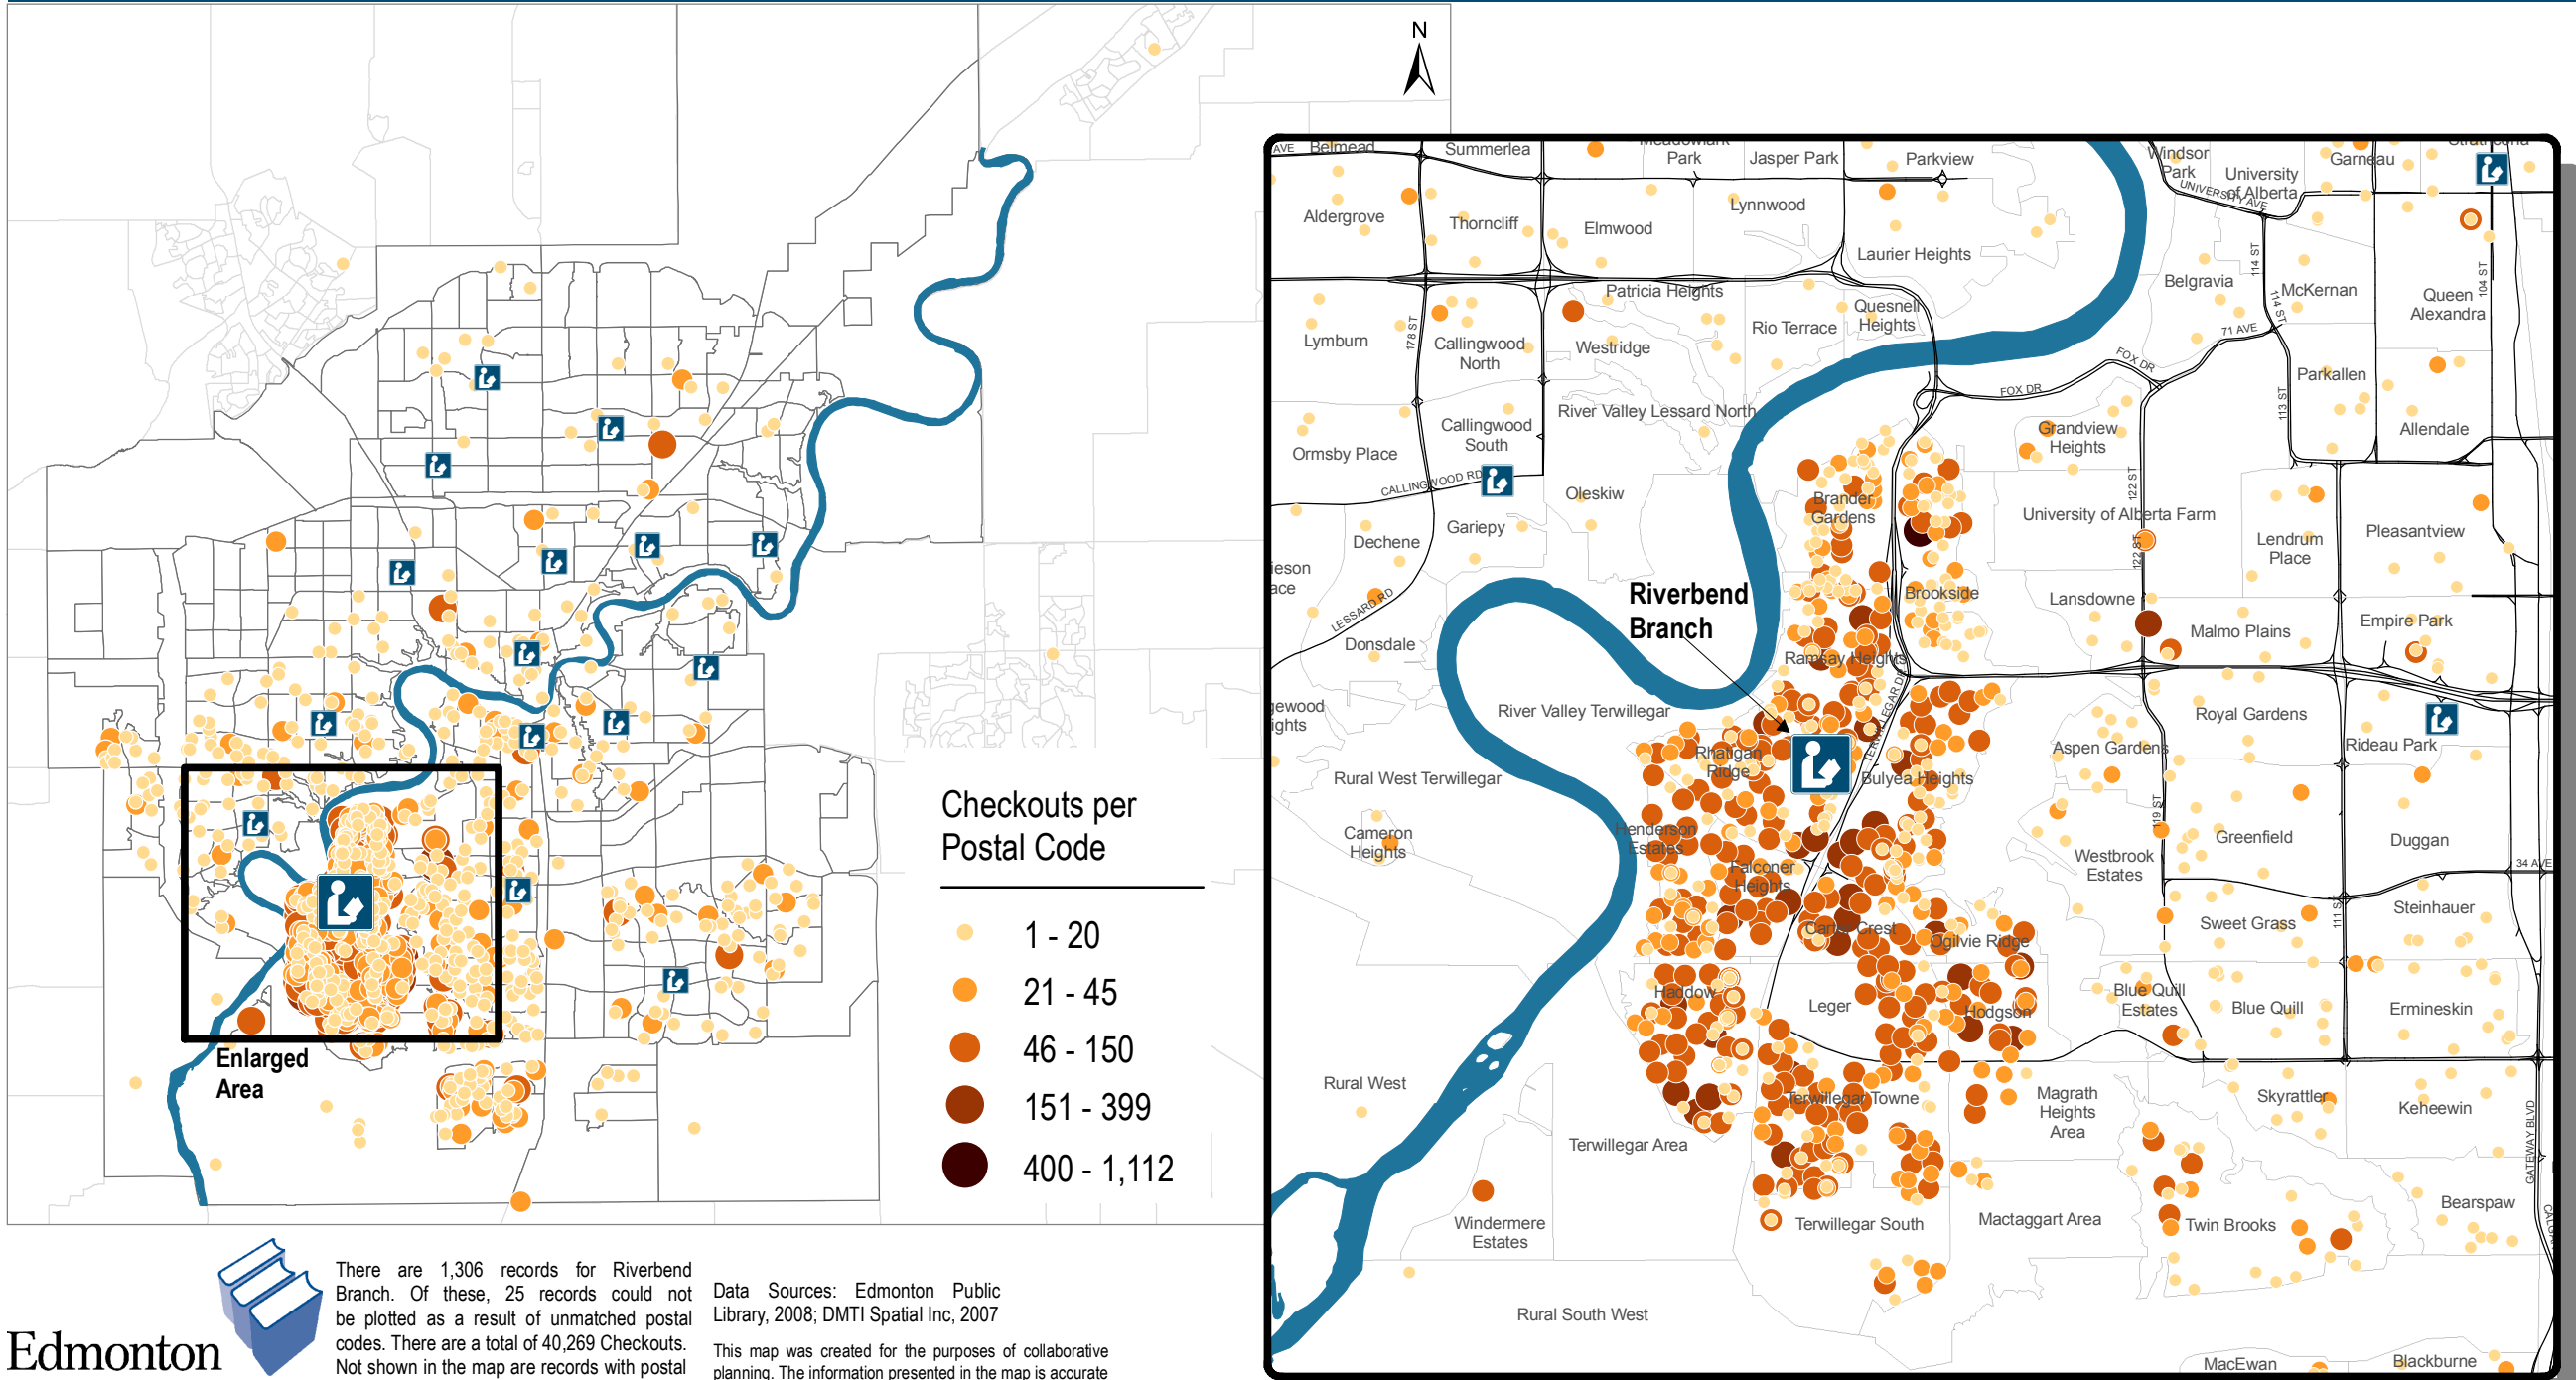

Number of Checkouts Per Postal Code at Riverbend Library Branch for March 2008

There are 1,306 records for Riverbend Branch. Of these, 25 records could not be plotted as a result of unmatched postal codes. There are a total of 40,269 Checkouts. Not shown in the map are records with postal codes in Leduc, Devon, New Sarepta Spruce Grove, Stony Plain, Calmar, County of Strathcona.

Data Sources: Edmonton Public Library, 2008; DMT1 Spatial Inc, 2007

This map was created for the purposes of collaborative planning. The information presented in the map is accurate to the best of our knowledge using the data available. We accept no liability for the use or misuse of this information. M.A.P.S. Alberta Capital Region 05/2008