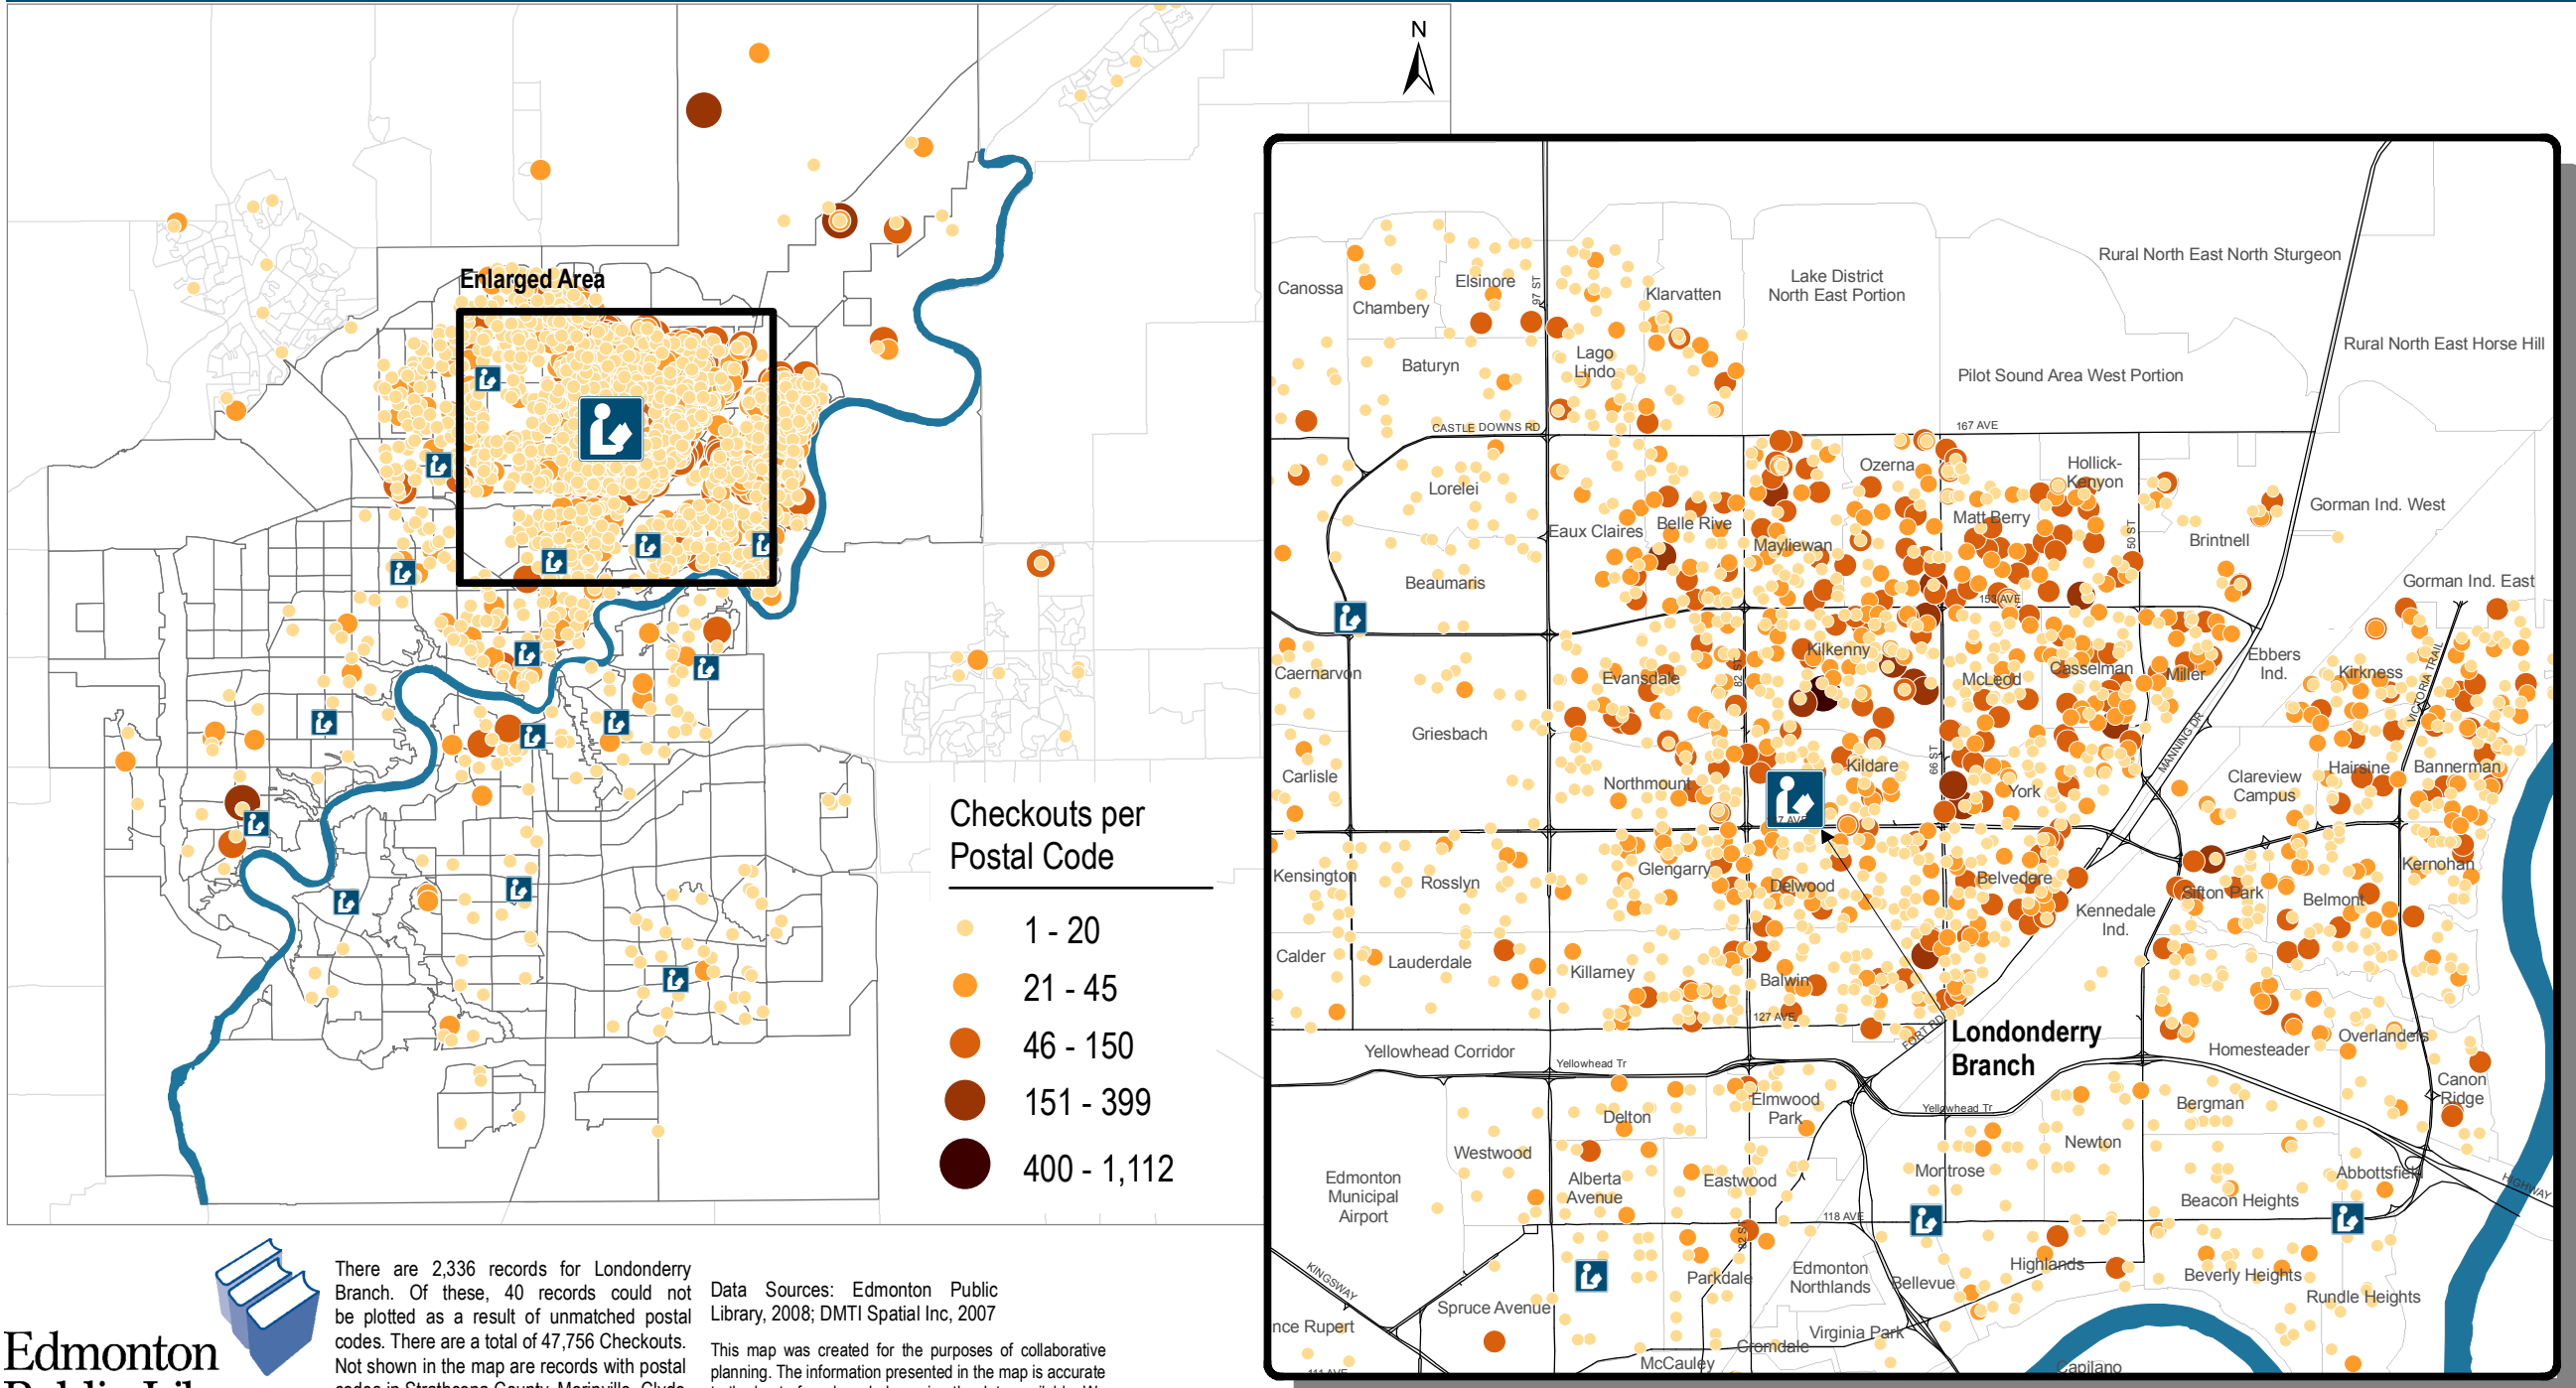

# Number of Checkouts Per Postal Code at Londonderry Library Branch for March 2008

There are 2,336 records for Londonderry Branch. Of these, 40 records could not be plotted as a result of unmatched postal codes. There are a total of 47,756 Checkouts. Not shown in the map are records with postal codes in Strathcona County, Morinville, Clyde, Leduc, Gibbons, Bon Accord, Calahoo, Vimy, Onoway, Chipman, and Smoky Lake

Data Sources: Edmonton Public Library, 2008; DMTI Spatial Inc, 2007  
 This map was created for the purposes of collaborative planning. The information presented in the map is accurate to the best of our knowledge using the data available. We accept no liability for the use or misuse of this information.  
 M.A.P.S. Alberta Capital Region 05/2008