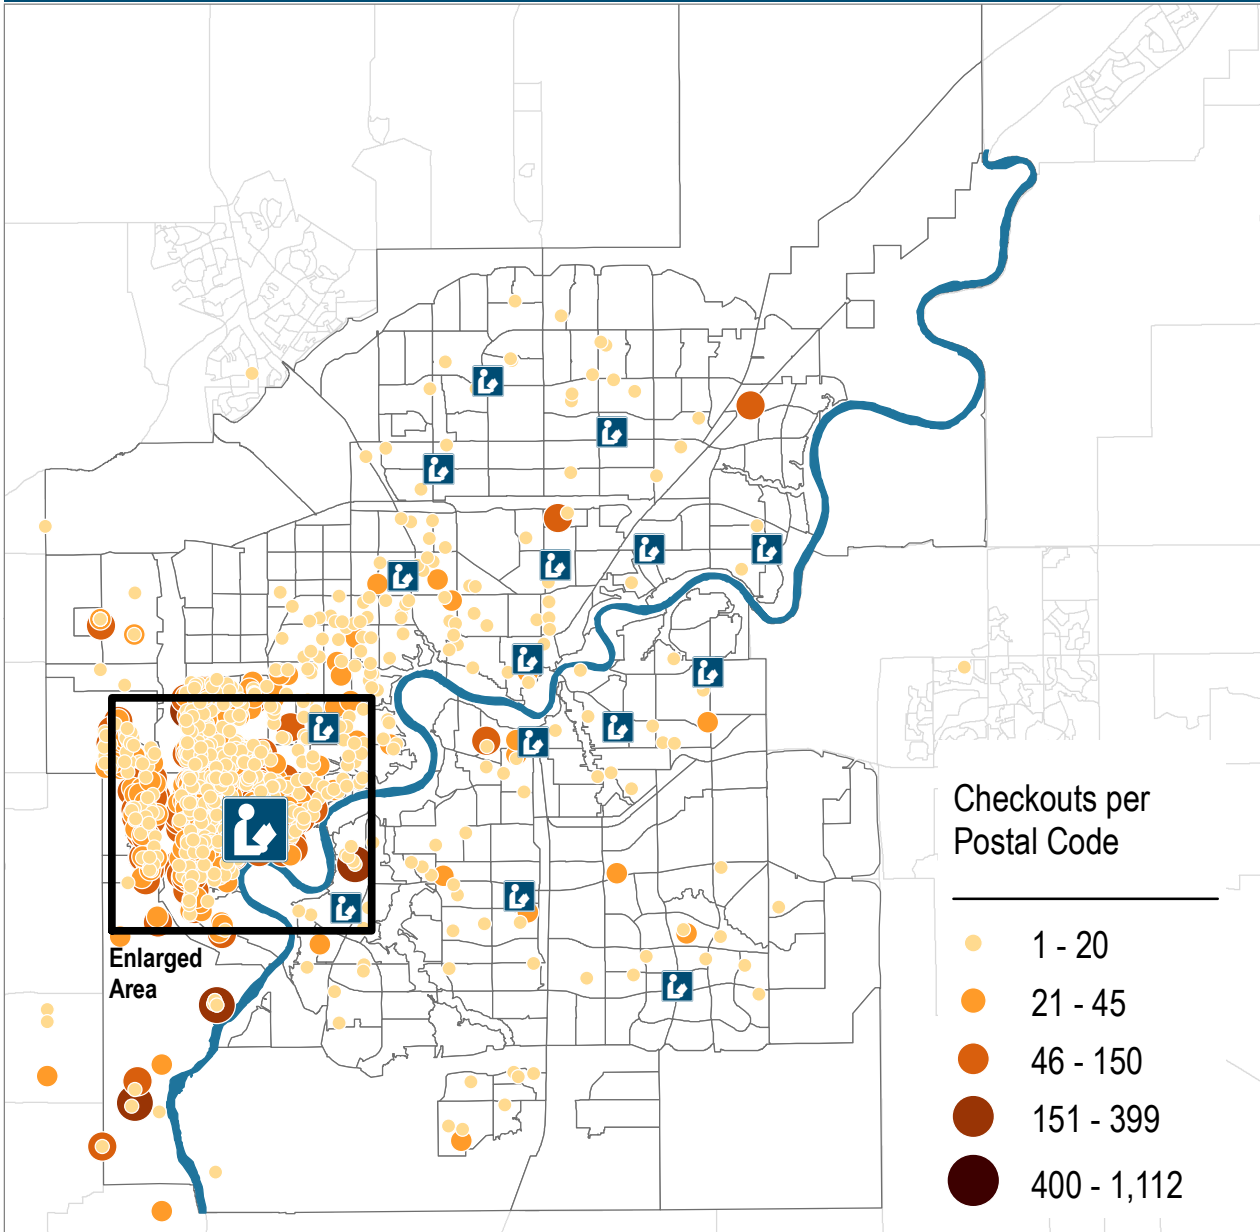

Number of Checkouts Per Postal Code at Lessard Library Branch for March 2008

There are 1,188 records for Lessard Branch. Of these, 9 records could not be plotted as a result of unmatched postal codes. There are a total of 32,232 Checkouts. Not shown in the map are records with postal codes in Devon, Spruce Grove, Stony Plain, Beaumont, Leduc, and Alberta Beach.

Data Sources: Edmonton Public Library, 2008; DMT1 Spatial Inc, 2007
 This map was created for the purposes of collaborative planning. The information presented in the map is accurate to the best of our knowledge using the data available. We accept no liability for the use or misuse of this information.
 M.A.P.S. Alberta Capital Region 05/2008