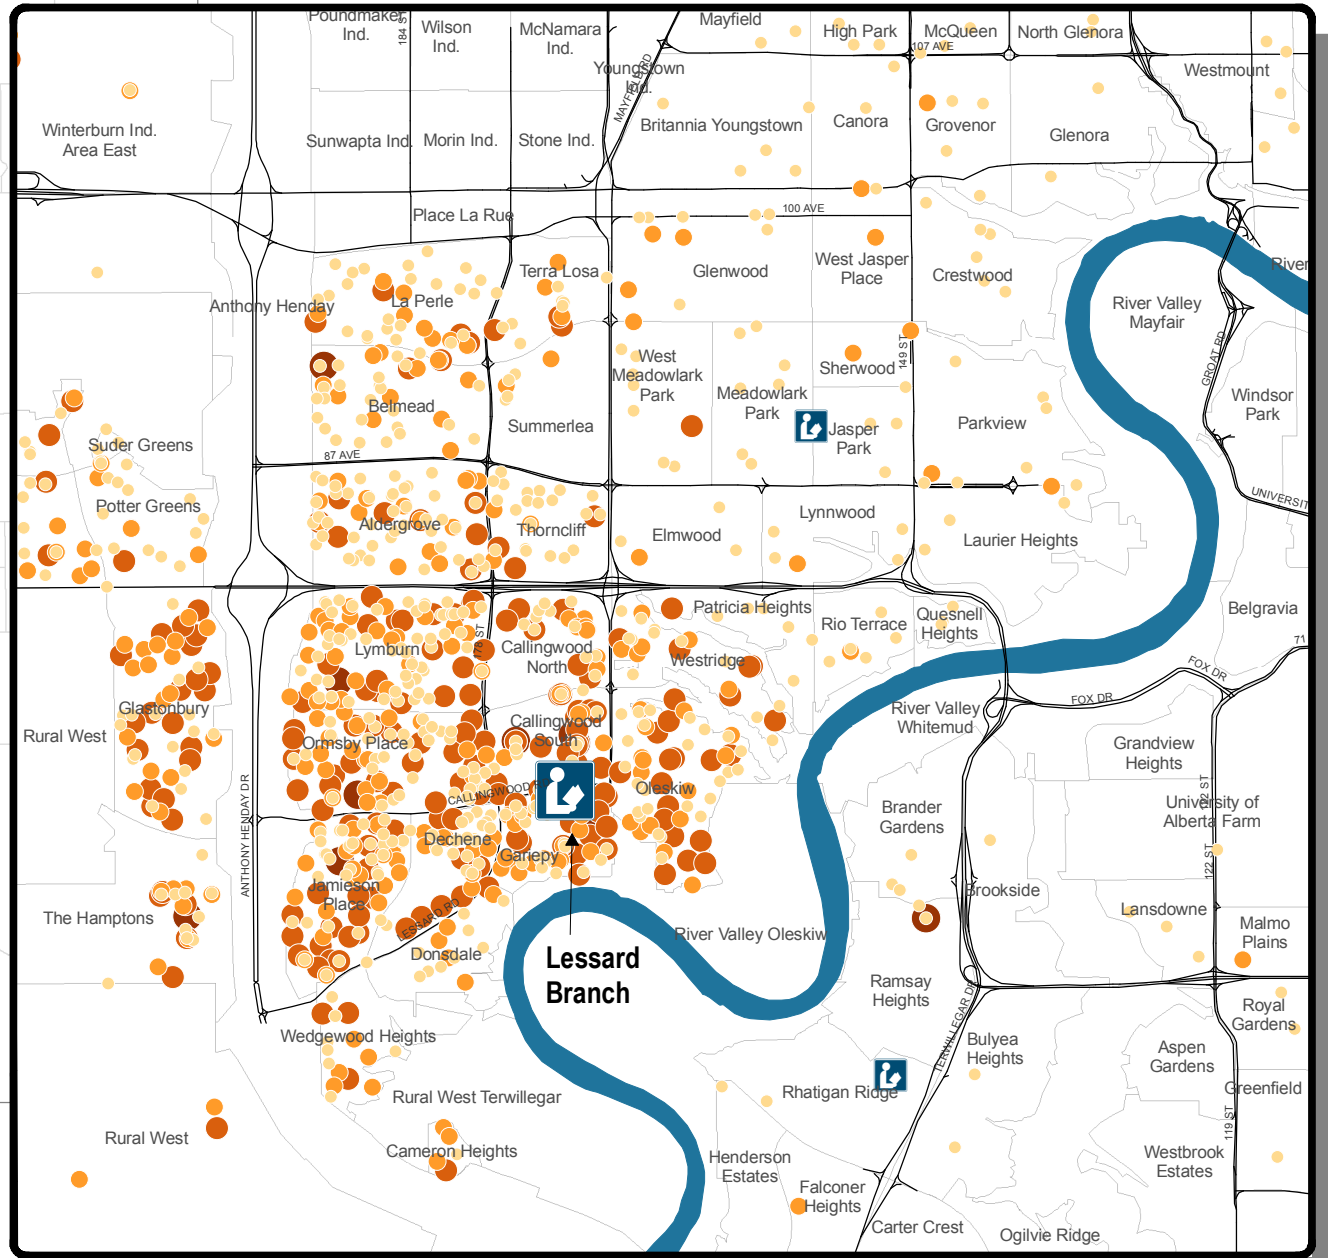

Number of Checkouts Per Postal Code at Lessard Library Branch for March 2008

There are 1,188 records for Lessard Branch. Of these, 9 records could not be plotted as a result of unmatched postal codes. There are a total of 32,232 Checkouts. Not shown in the map are records with postal codes in Devon, Spruce Grove, Stony Plain, Beaumont, Leduc, and Alberta Beach.

Data Sources: Edmonton Public Library, 2008; DMT1 Spatial Inc, 2007
 This map was created for the purposes of collaborative planning. The information presented in the map is accurate to the best of our knowledge using the data available. We accept no liability for the use or misuse of this information.
 M.A.P.S. Alberta Capital Region 05/2008