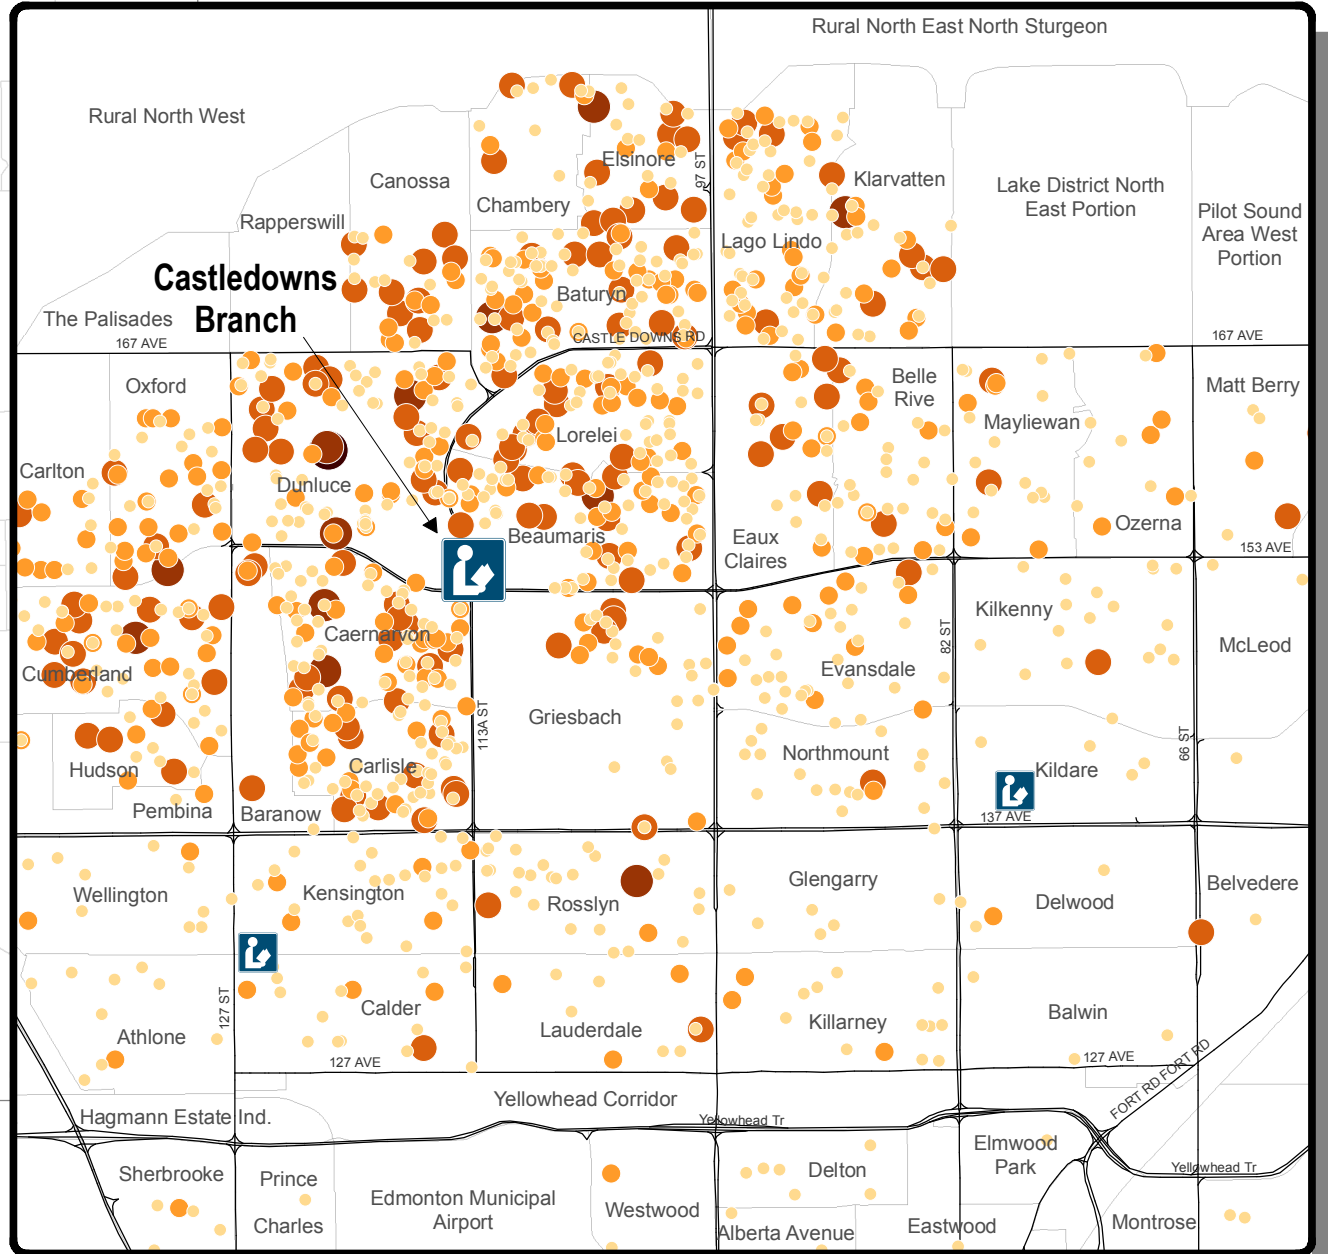

# Number of Checkouts Per Postal Code at Castledowns Library Branch for March 2008

There are 1,431 records for Castledowns Branch. Of these, 18 records could not be plotted as a result of unmatched postal codes. There are a total of 31,596 Checkouts. Not shown in the map are records with postal codes in Spruce Grove, Stony Plain, Morinville and the counties of Lac Saint Anne, Yellowhead and Westlock

Data Sources: Edmonton Public Library, 2008; DMTI Spatial Inc, 2007

This map was created for the purposes of collaborative planning. The information presented in the map is accurate to the best of our knowledge using the data available. We accept no liability for the use or misuse of this information. M.A.P.S. Alberta Capital Region 05/2008