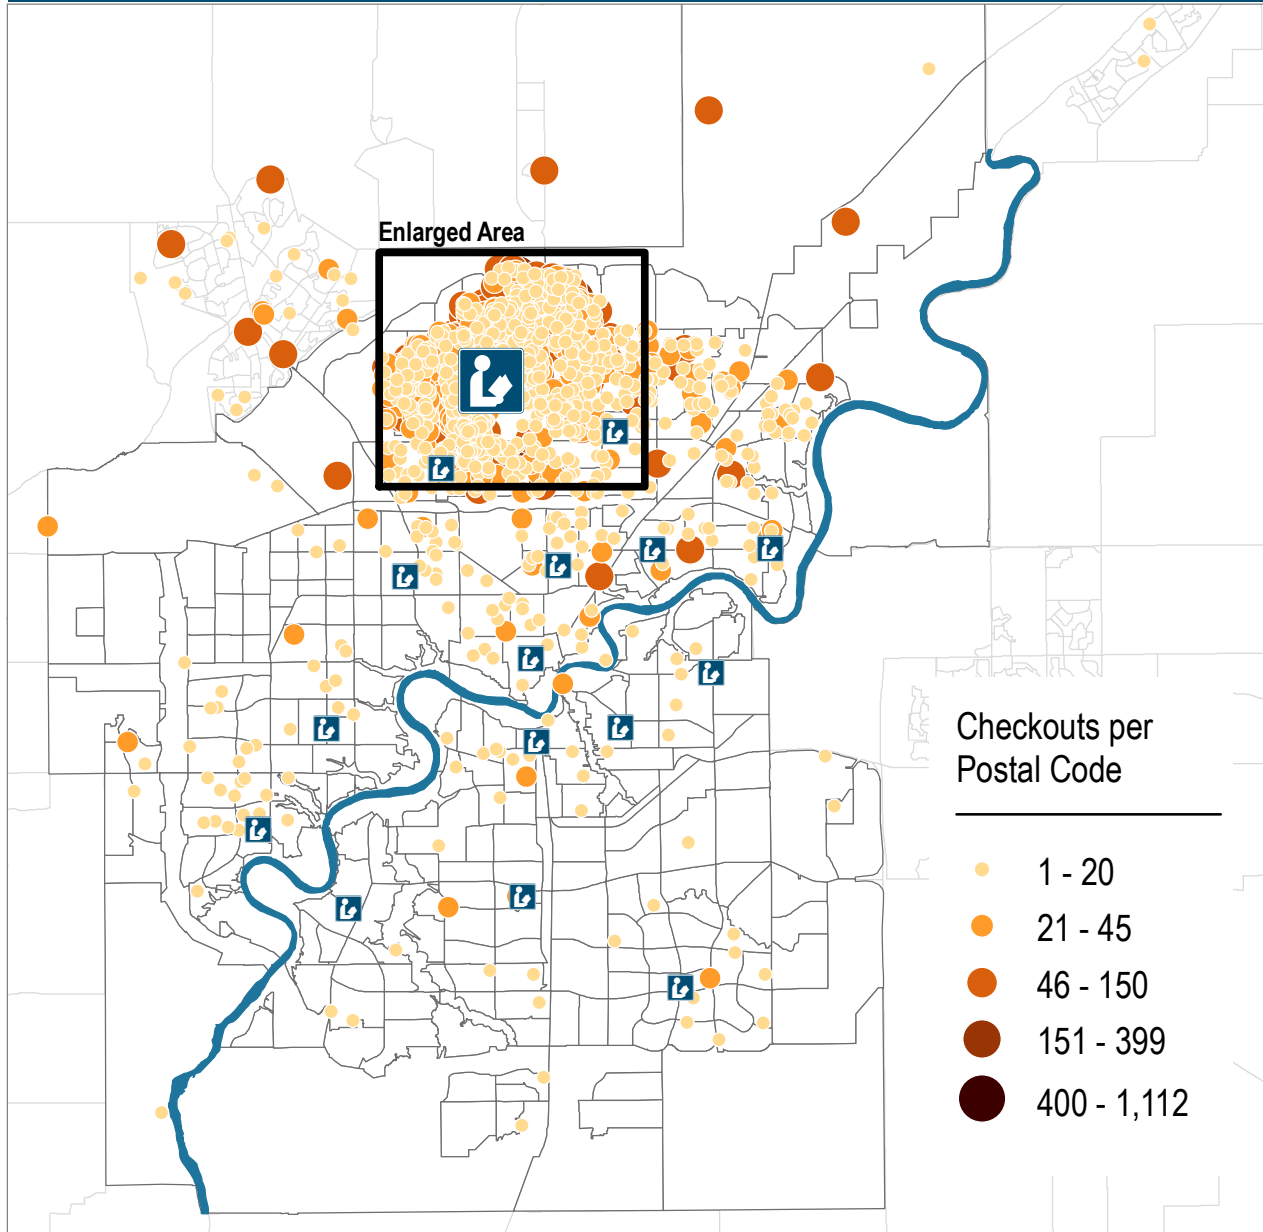

# Number of Checkouts Per Postal Code at Castledowns Library Branch for March 2008

There are 1,431 records for Castledowns Branch. Of these, 18 records could not be plotted as a result of unmatched postal codes. There are a total of 31,596 Checkouts. Not shown in the map are records with postal codes in Spruce Grove, Stony Plain, Morinville and the counties of Lac Saint Anne, Yellowhead and Westlock

Data Sources: Edmonton Public Library, 2008; DMTI Spatial Inc, 2007

This map was created for the purposes of collaborative planning. The information presented in the map is accurate to the best of our knowledge using the data available. We accept no liability for the use or misuse of this information. M.A.P.S. Alberta Capital Region 05/2008