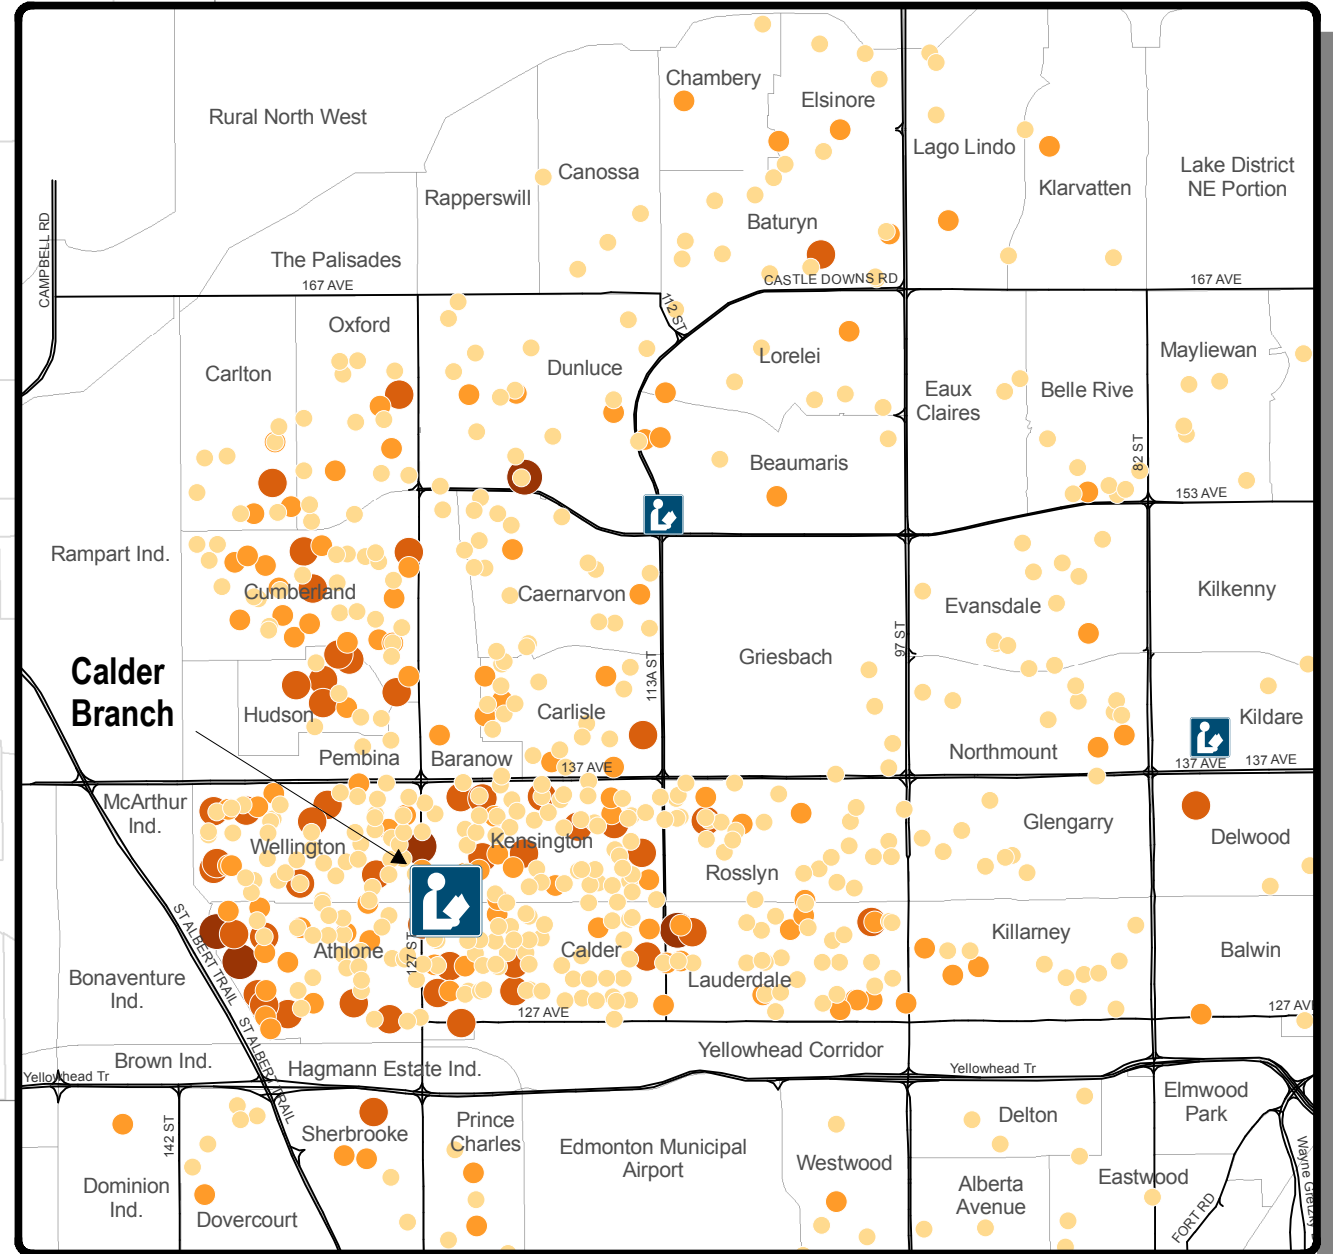

Number of Checkouts Per Postal Code at Calder Library Branch for March 2008

There are 848 records for Calder Branch. Of these, 15 records could not be plotted as a result of unmatched postal codes. There are a total of 13,747 Checkouts. Not shown in the map are records with postal codes in Morinville, Gibbons, and Lac Saint Anne County.

Data Sources: Edmonton Public Library, 2008; DMTI Spatial Inc, 2007

This map was created for the purposes of collaborative planning. The information presented in the map is accurate to the best of our knowledge using the data available. We accept no liability for the use or misuse of this information.
M.A.P.S. Alberta Capital Region 05/2008