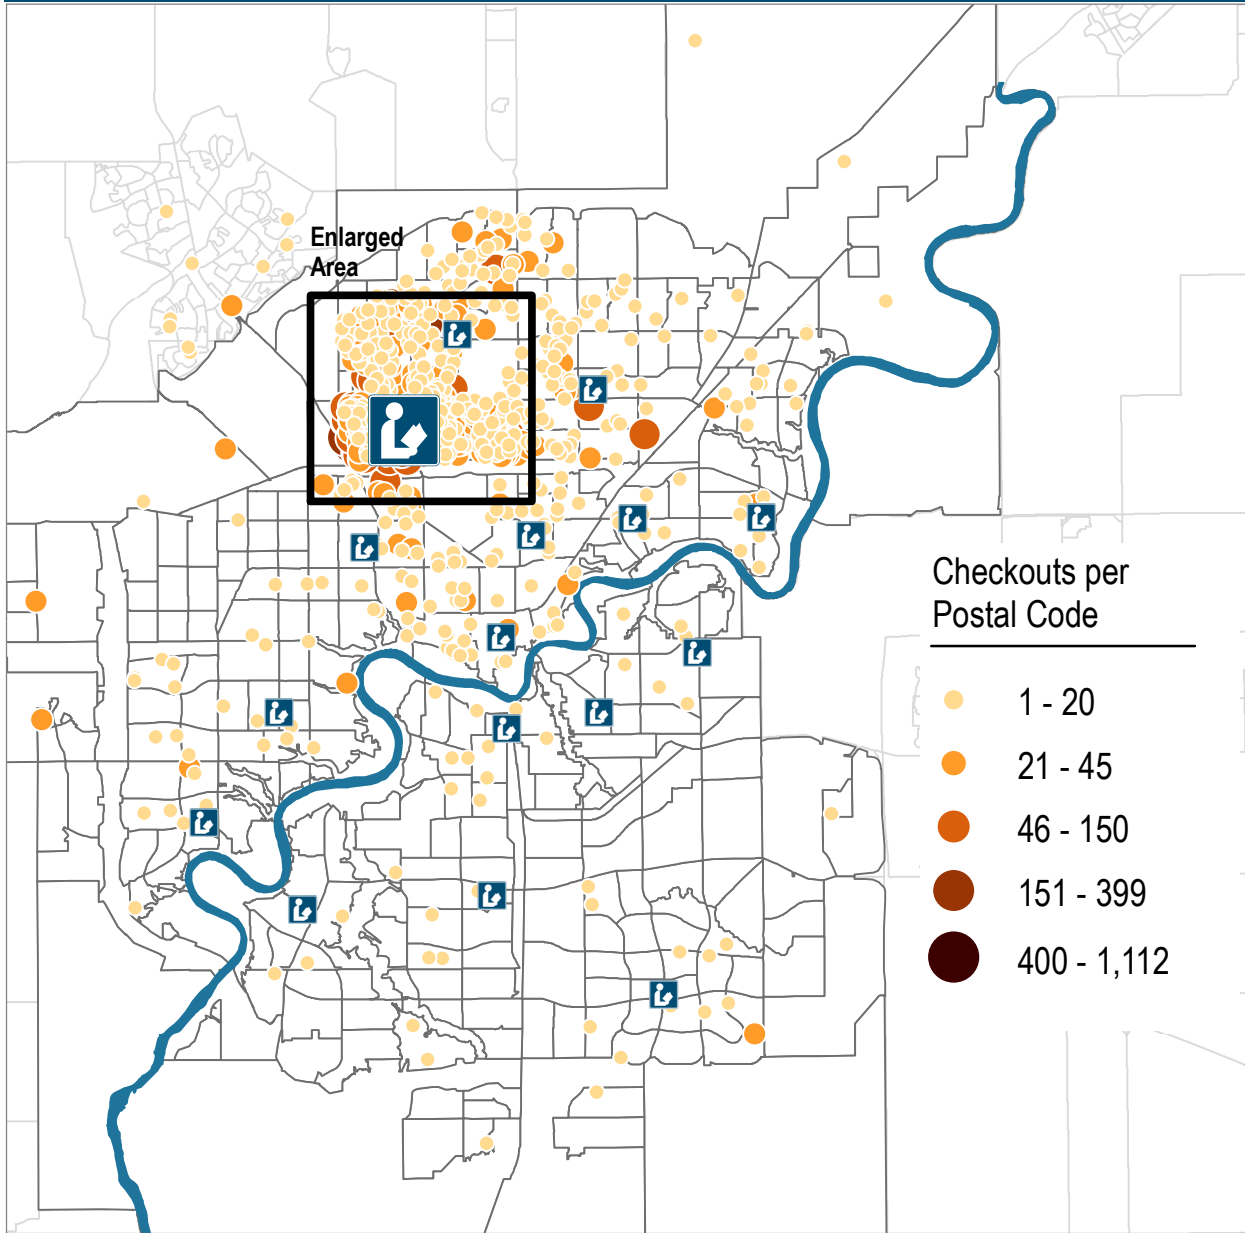

Number of Checkouts Per Postal Code at Calder Library Branch for March 2008

There are 848 records for Calder Branch. Of these, 15 records could not be plotted as a result of unmatched postal codes. There are a total of 13,747 Checkouts. Not shown in the map are records with postal codes in Morinville, Gibbons, and Lac Saint Anne County.

Data Sources: Edmonton Public Library, 2008; DMTI Spatial Inc, 2007

This map was created for the purposes of collaborative planning. The information presented in the map is accurate to the best of our knowledge using the data available. We accept no liability for the use or misuse of this information.
M.A.P.S. Alberta Capital Region 05/2008